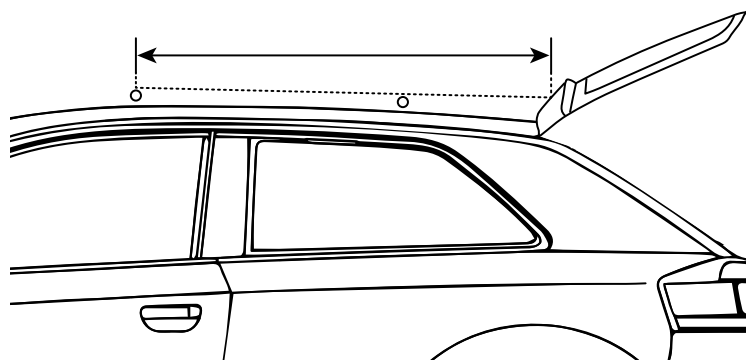

## WILL IT CLEAR MY HATCH?

- 1.** If your crossbars are adjustable\* move the front bar forward as far as it will go.

**\* DO NOT ADJUST YOUR CROSSBARS IF YOU HAVE YAKIMA BASELINE TOWERS OR Q TOWERS.**

- 2.** Measured from the center of the forward bar to the open hatch at the level of the top of the bars.

## HATCH CLEARANCE MEASUREMENT

CARGO BOX	MIN. CLEARANCE
SHOWCASE 15	45"
SHOWCASE 20	54"
SKYBOX 16	52"
SKYBOX 12, 18 & 21	57"
SKYBOX LO	57"
ROCKETBOX PRO 12	40"
ROCKETBOX PRO 11 & 14	45"