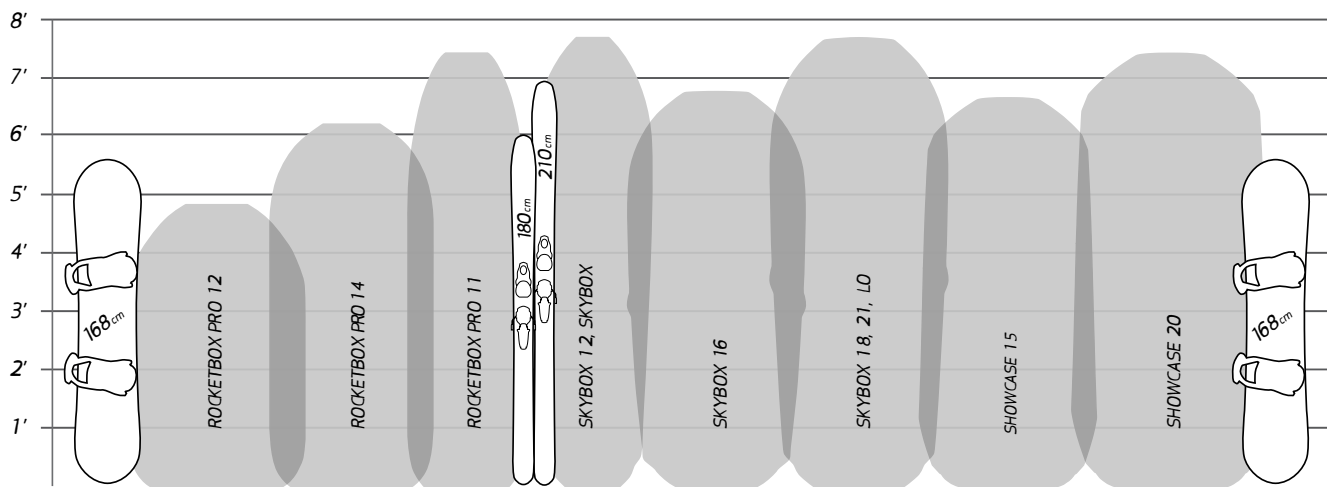

## WILL IT CLEAR MY HATCH?

- 1.** If your crossbars are adjustable\* move the front bar forward as far as it will go.

**\* DO NOT ADJUST YOUR CROSSBARS IF YOU HAVE YAKIMA BASELINE TOWERS OR Q TOWERS.**

- 2.** Measured from the center of the forward bar to the open hatch at the level of the top of the bars.

## HATCH CLEARANCE MEASUREMENT

CARGO BOX	MIN. CLEARANCE
SHOWCASE 15	45"
SHOWCASE 20	54"
SKYBOX 16	52"
SKYBOX 12, 18 & 21	57"
SKYBOX LO	57"
ROCKETBOX PRO 12	40"
ROCKETBOX PRO 11 & 14	45"

## HOW BIG ARE THEY?

	LENGTH	WIDTH	HEIGHT	WEIGHT
<i>SHOWCASE 15</i>	80" 203 cm	37" 94 cm	14.5" 36 cm	46 lb 21 kg
<i>SHOWCASE 20</i>	91" 231 cm	37" 94 cm	17" 43 cm	60 lb 27 kg
<i>SKYBOX LO</i>	92" 234 cm	36" 91 cm	11.5" 30 cm	52 lb 24 kg
<i>SKYBOX 12</i>	92" 234 cm	24" 61 cm	16" 41 cm	41 lb 19 kg
<i>SKYBOX 16</i>	81" 206 cm	36" 91 cm	15" 38 cm	47 lb 22 kg
<i>SKYBOX 18</i>	92" 234 cm	36" 91 cm	16" 41 cm	52 lb 24 kg
<i>SKYBOX 21</i>	92" 234 cm	36" 91 cm	18" 46 cm	62 lb 28 kg
<i>ROCKETBOX PRO 11</i>	89" 226 cm	24" 61 cm	16" 40 cm	38 lb 18 kg
<i>ROCKETBOX PRO 12</i>	58" 147 cm	36" 91 cm	16" 40 cm	30 lb 14 kg
<i>ROCKETBOX PRO 14</i>	74" 188 cm	33" 84 cm	16" 40 cm	38 lb 18 kg