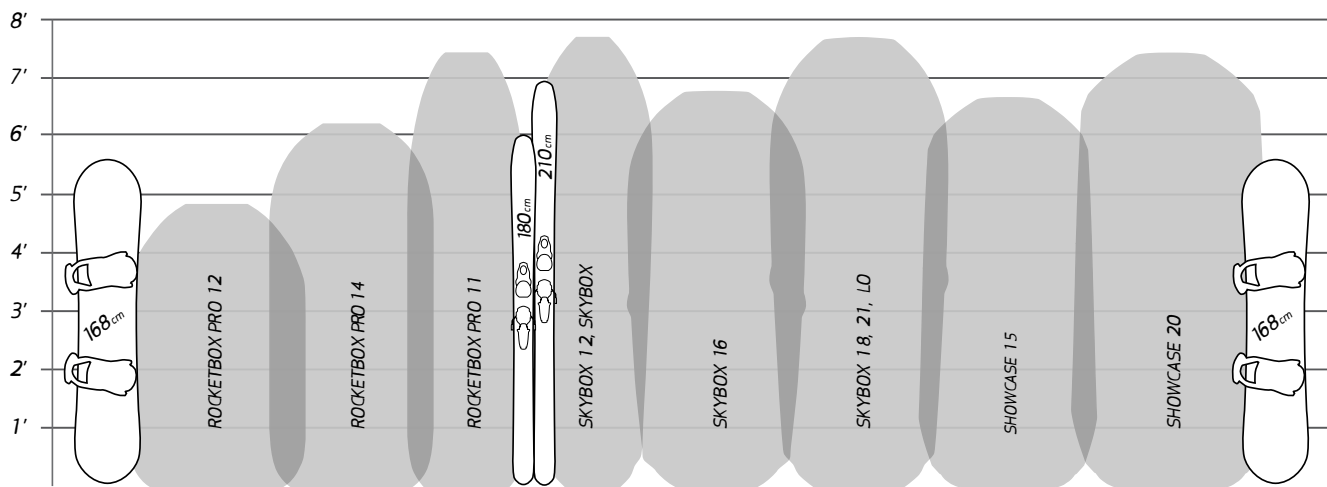

## WILL IT CLEAR MY HATCH?

1. If your crossbars are adjustable\* move the front bar forward as far as it will go.

\* DO NOT ADJUST YOUR CROSSBARS IF YOU HAVE YAKIMA BASELINE TOWERS OR Q TOWERS.

2. Measured from the center of the forward bar to the open hatch at the level of the top of the bars.

## HATCH CLEARANCE MEASUREMENT

CARGO BOX	MIN. CLEARANCE
SHOWCASE 15	45"
SHOWCASE 20	54"
SKYBOX 16	52"
SKYBOX 12, 18 & 21	57"
SKYBOX LO	57"
ROCKETBOX PRO 12	40"
ROCKETBOX PRO 11 & 14	45"

## HOW BIG ARE THEY?

	LENGTH	WIDTH	HEIGHT	WEIGHT
SHOWCASE 15	80" 203 cm	37" 94 cm	14.5" 36 cm	46 lb 21 kg
SHOWCASE 20	91" 231 cm	37" 94 cm	17" 43 cm	60 lb 27 kg
SKYBOX LO	92" 234 cm	36" 91 cm	11.5" 30 cm	52 lb 24 kg
SKYBOX 12	92" 234 cm	24" 61 cm	16" 41 cm	41 lb 19 kg
SKYBOX 16	81" 206 cm	36" 91 cm	15" 38 cm	47 lb 22 kg
SKYBOX 18	92" 234 cm	36" 91 cm	16" 41 cm	52 lb 24 kg
SKYBOX 21	92" 234 cm	36" 91 cm	18" 46 cm	62 lb 28 kg
ROCKETBOX PRO 11	89" 226 cm	24" 61 cm	16" 40 cm	38 lb 18 kg
ROCKETBOX PRO 12	58" 147 cm	36" 91 cm	16" 40 cm	30 lb 14 kg
ROCKETBOX PRO 14	74" 188 cm	33" 84 cm	16" 40 cm	38 lb 18 kg