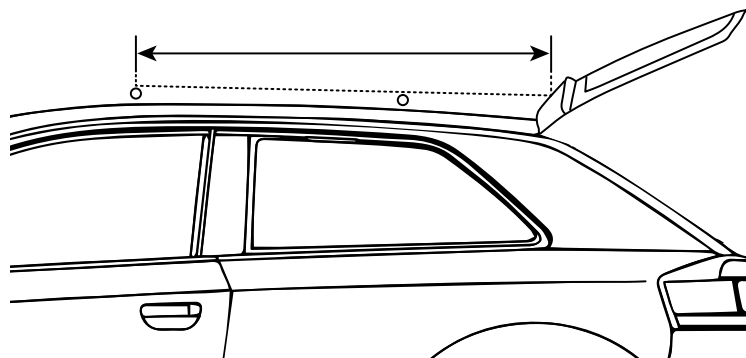

## WILL IT CLEAR MY HATCH?

1. If your crossbars are adjustable\* move the front bar forward as far as it will go.

\* DO NOT ADJUST YOUR CROSSBARS IF YOU HAVE YAKIMA BASELINE TOWERS OR Q TOWERS.

2. Measured from the center of the forward bar to the open hatch at the level of the top of the bars.

## HATCH CLEARANCE MEASUREMENT

CARGO BOX	MIN. CLEARANCE
SHOWCASE 15	45"
SHOWCASE 20	54"
SKYBOX 16	52"
SKYBOX 12, 18 & 21	57"
SKYBOX LO	57"
ROCKETBOX PRO 12	40"
ROCKETBOX PRO 11 & 14	45"