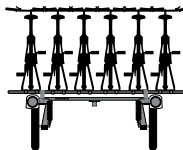

RACKandROLL 78" Capacity

Up to 6 Bikes