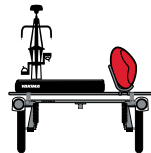

- Lightweight aluminum construction
- Shock absorbers provide 4" of independent wheel travel
- Stores easily in compact upright position with removable wheels and tongue.
- Small wheels on rear of trailer for easy storage
- Carrying capacity is 250 lbs with stock suspension

RACKandROLL 66"  
8008106

RACKandROLL 78"  
8008107

## RACKandROLL 66" Capacity

Up to 6  
Bikes

Cargo Box  
and  
SUP Board

Cargo Basket  
(with Bike Mount)  
and Kayak on  
J-cradle

Cargo Box and  
Kayak on  
J-cradle

Bike, Kayak and  
Cargo Box