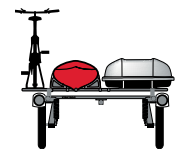

## RACKandROLL 66" Capacity

Up to 6  
Bikes

Cargo Box  
and  
SUP Board

Cargo Basket  
(with Bike Mount)  
and Kayak on  
J-cradle

Cargo Box and  
Kayak on  
J-cradle

Bike, Kayak and  
Cargo Box

## RACKandROLL 78" Capacity

Up to 6 Bikes

Cargo Box  
and  
SUP Board

2 Canoes

Bike,  
Cargo Box  
and 4-Ski Mount

Cargo Basket  
and 2 Kayaks  
on Stacker

Learn more about other [bike racks](#) by [Yakima](#) on our website.