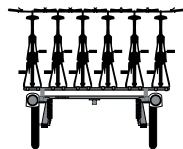

RACKandROLL 66" Capacity

Up to 6
Bikes