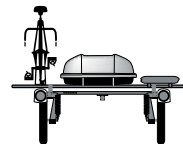

## RACKandROLL 66" Capacity

Up to 6  
Bikes

Cargo Box  
and  
SUP Board

Cargo Basket  
(with Bike Mount)  
and Kayak on  
J-cradle

Cargo Box and  
Kayak on  
J-cradle

Bike, Kayak and  
Cargo Box

## RACKandROLL 78" Capacity

Up to 6 Bikes

Cargo Box  
and  
SUP Board

2 Canoes

Bike,  
Cargo Box  
and 4-Ski Mount

Cargo Basket  
and 2 Kayaks  
on Stacker

Learn more about other [bike racks](#) by [Yakima](#) on our website.