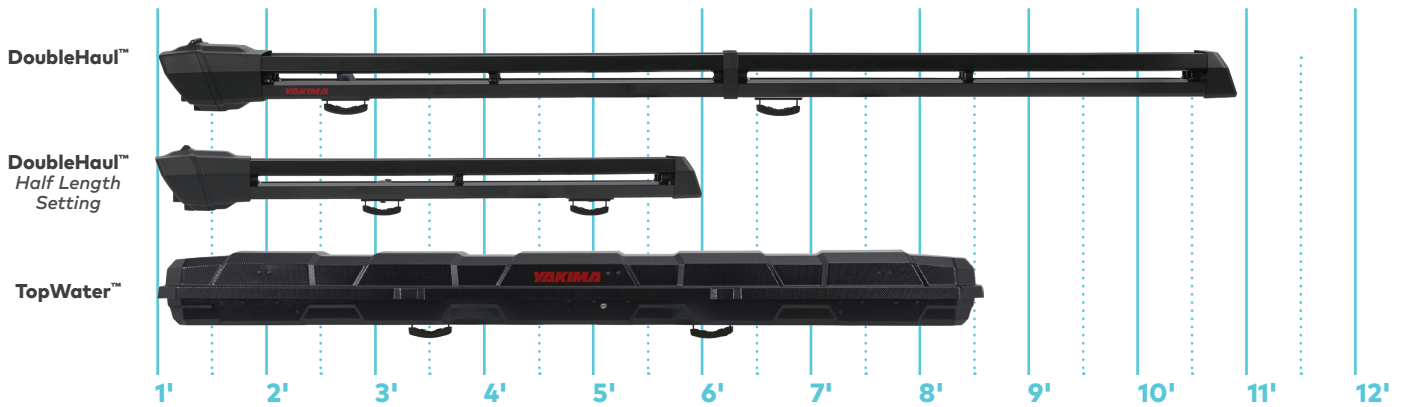

FISHING ROD CARRIER COMPARISON

PRODUCT	STANDARD		METRIC	
	L x W x H (inches)	Lbs.	L x W x H (cm)	Kg.
GrandTour™ 18	90.5" x 37" x 16"	60	230 x 239 x 109cm	27
GrandTour 16	79" x 35" x 17"	56	201 x 238 x 91cm	21
SkyBox™ 21	92" x 36" x 18"	62	234 x 61 x 41cm	19
SkyBox 18	92" x 36" x 16"	52	234 x 91 x 41cm	24
SkyBox 16	81" x 36" x 15"	47	206 x 91 x 38cm	22
SkyBox 12	92" x 24" x 16"	41	234 x 61 x 41cm	19
SkyBox Lo	92" x 36" x 11.5"	52	234 x 91 x 30cm	24
RocketBox Pro 14	74" x 33" x 16"	38	188 x 84 x 40cm	18
RocketBox Pro 12	58" x 36" x 16"	30	147 x 91 x 40cm	14
RocketBox Pro 11	89" x 24" x 16"	38	226 x 61 x 40cm	18
DoubleHaul	130" x 15" x 9.5"	47	330 x 38 x 24cm	21
DoubleHaul Half Length Setting	72" x 15" x 9.5"	37	183 x 38 x 24cm	17
TopWater	102" x 18" x 9"	31	259 x 45.72 x 23cm	14