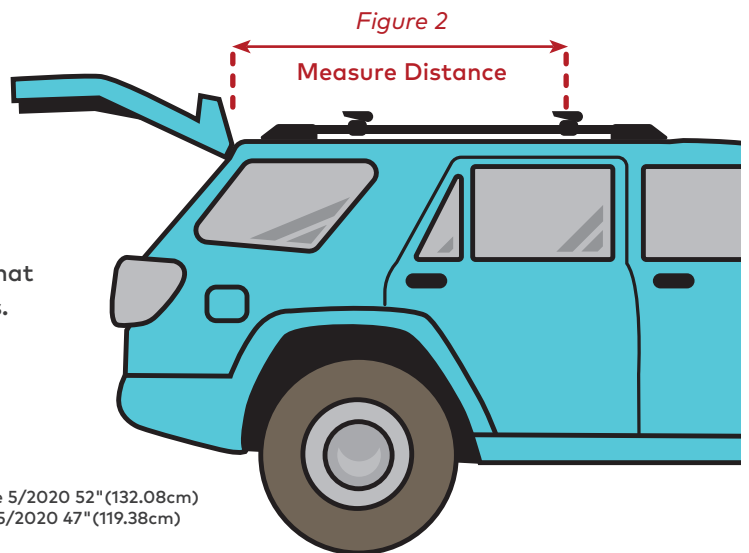

**OTHER ROOF MOUNTS** If your crossbars are adjustable\*, move the front bar forward as far as it can go, then adjust to the correct crossbar spread for the product.

**\*Do not adjust your crossbars if you have Yakima® BaseLine towers or Q towers.**

## Hatch Clearance Measurement:

To find the best fit for your cargo box or fishing rod carrier, use the measurement in figure 2 to find the necessary distance for your product.

### Measure Distance

From the front crossbar, measure from the center of that crossbar to the edge of the open trunk hatch. Make sure that you are measuring across the flat surface of the crossbars.

Product	Minimum Distance	
GrandTour 18	50.75"	129 cm
GrandTour 16	48"	122 cm
SkyBox 16*	52" / 47"	132.08 / 119.38 cm
SkyBox 12, 18, and 21	57"	144.78 cm
SkyBox Lo	57"	144.78 cm
RocketBox 12	40"	101.6 cm
RocketBox 11 and 14	45"	114.3 cm
TopWater	54"	137.16 cm
DoubleHaul	57"	144.78 cm

\* Before 5/2020 52"(132.08cm)  
\* After 5/2020 47"(119.38cm)