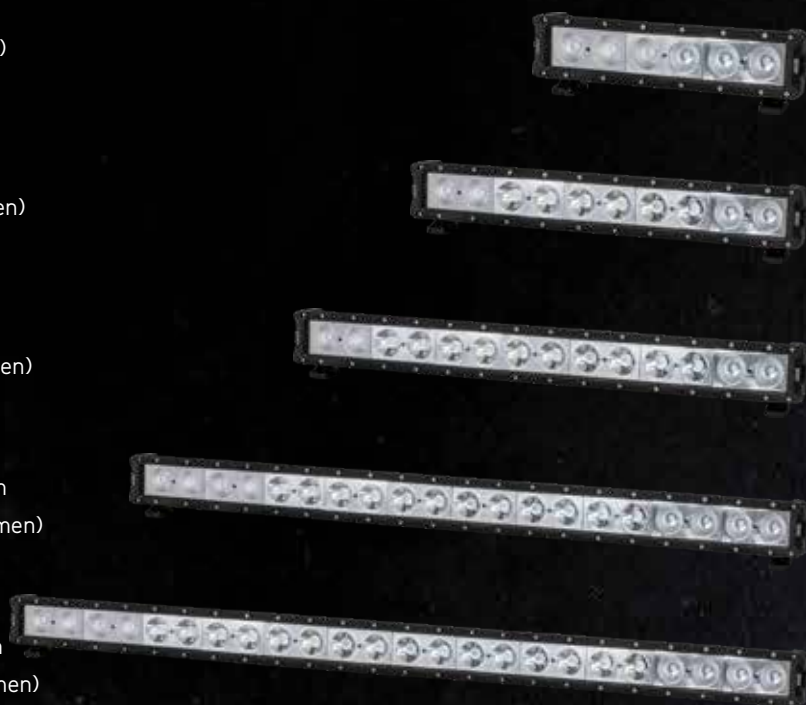

DLB2410LED 240W 24 LED Lightbar 50" Combo Beam

- 240W: 24x 10W high intensity CREE LEDs (21600 lumen)
- Dimensions: L 1294mm x H 102.22m x D 86.5mm