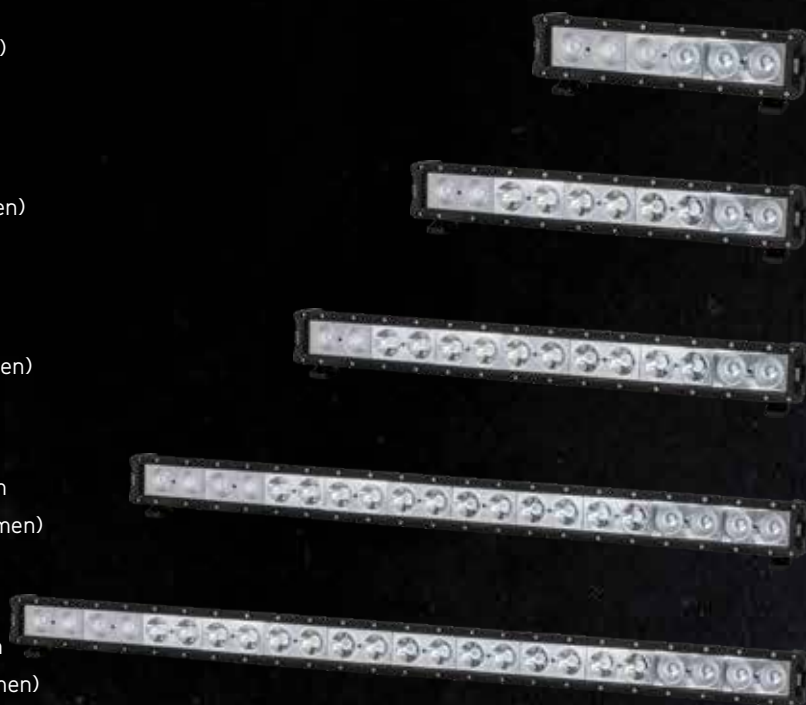

DLB2410LED 240W 24 LED Lightbar 50" Combo Beam

- 240W: 24x 10W high intensity CREE LEDs (21600 lumen)
- Dimensions: L 1294mm x H 102.22mm x D 86.5mm