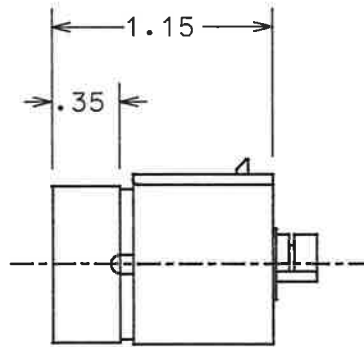

PART NO. DL18

TOLERANCES UNLESS SPECIFIED		
TWO PLACE DECIMALS +/- .015	THREE PLACE DECIMALS +/- .005	ANGLES +/- 1°

(2) KEYS PER KIT

(2) LOCKS PER KIT

REPLACES O.E.M. GM # 15577710

				MATERIAL	SCALE NTS	WELLS MFG. CORP. FOND DU LAC, WISCONSIN	
					DATE 6-7-94	DWN. BY	DDF
				FINISH	CHECKED 6-7-94	DAL	TITLE
					APPROVED 6-7-94	JSK	DOOR LOCK
RELEASE	18485A	6-7-94	DDF		PURCH. <input type="checkbox"/>	PROD. <input type="checkbox"/>	PART NO.
L	REVISION	CN	DATE	BY	CAD REF.	DL18	MODEL
							DL18