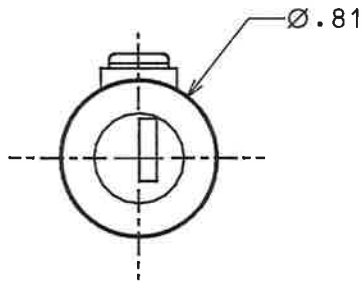

PART NO. DL18

TOLERANCES UNLESS SPECIFIED		
TWO PLACE DECIMALS +/- .015	THREE PLACE DECIMALS +/- .005	ANGLES +/- 1°

(2) KEYS PER KIT

(2) LOCKS PER KIT

REPLACES O.E.M. GM # 15577710

				MATERIAL	SCALE NTS	WELLS MFG. CORP. FOND DU LAC, WISCONSIN	
					DATE 6-7-94	DWN. BY	DDF
				FINISH	CHECKED 6-7-94	DAL	TITLE
					APPROVED 6-7-94	JSK	DOOR LOCK
RELEASE	18485A	6-7-94	DDF		PURCH. <input type="checkbox"/>	PROD. <input type="checkbox"/>	PART NO.
L	REVISION	CN	DATE	BY	CAD REF.	DL18	MODEL
							DL18