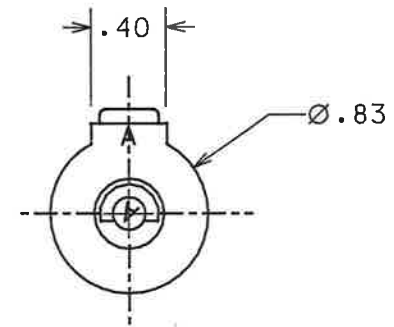

PART NO. DL18

TOLERANCES UNLESS SPECIFIED		
TWO PLACE DECIMALS +/- .015	THREE PLACE DECIMALS +/- .005	ANGLES +/- 1°

(2) KEYS PER KIT

(2) LOCKS PER KIT

REPLACES O.E.M. GM # 15577710

				MATERIAL	SCALE NTS	WELLS MFG. CORP. FOND DU LAC, WISCONSIN	
					DATE 6-7-94	DWN. BY	DDF
				FINISH	CHECKED 6-7-94	DAL	TITLE
					APPROVED 6-7-94	JSK	DOOR LOCK
RELEASE	18485A	6-7-94	DDF		PURCH. <input type="checkbox"/>	PROD. <input type="checkbox"/>	PART NO.
L	REVISION	CN	DATE	BY	CAD REF.	DL18	MODEL
							DL18