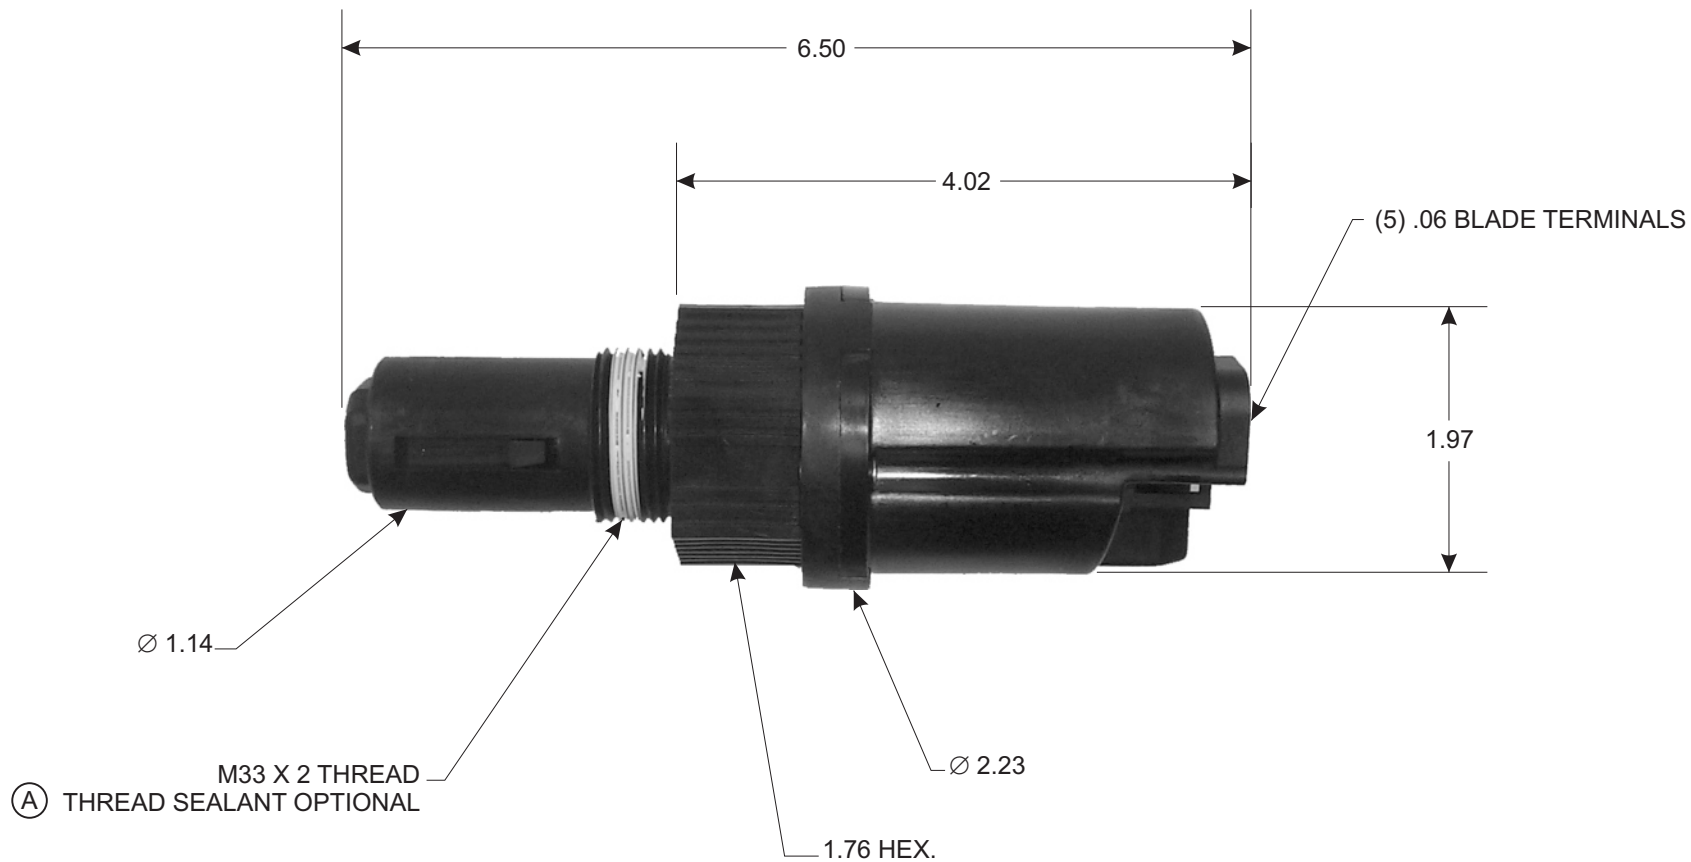

PART NO. SW2085

TOLERANCES UNLESS SPECIFIED		
TWO PLACE DECIMALS +/- .015	THREE PLACE DECIMALS +/- .005	ANGLES +/- 1°

REPLACES OE # 26060073

				MATERIAL	N/A	SCALE	NTS		
						DATE	8-16-00		DWN. BY
				FINISH	N/A	ENGINEER	8-16-00	DL	TITLE
A	ADDED THREAD SEALANT OPTIONAL	38123	5-13-14	SAM		APPROVED	8-16-00	JSK	4X4 SELECTOR SWITCH
	RELEASED DRAWING	23483A	8-16-00	DAB		PURCH.	<input type="checkbox"/>	PROD.	<input type="checkbox"/>
L	REVISION	CN	DATE	BY	CAD REF.	MODEL	N/A	PART NO.	SW2085