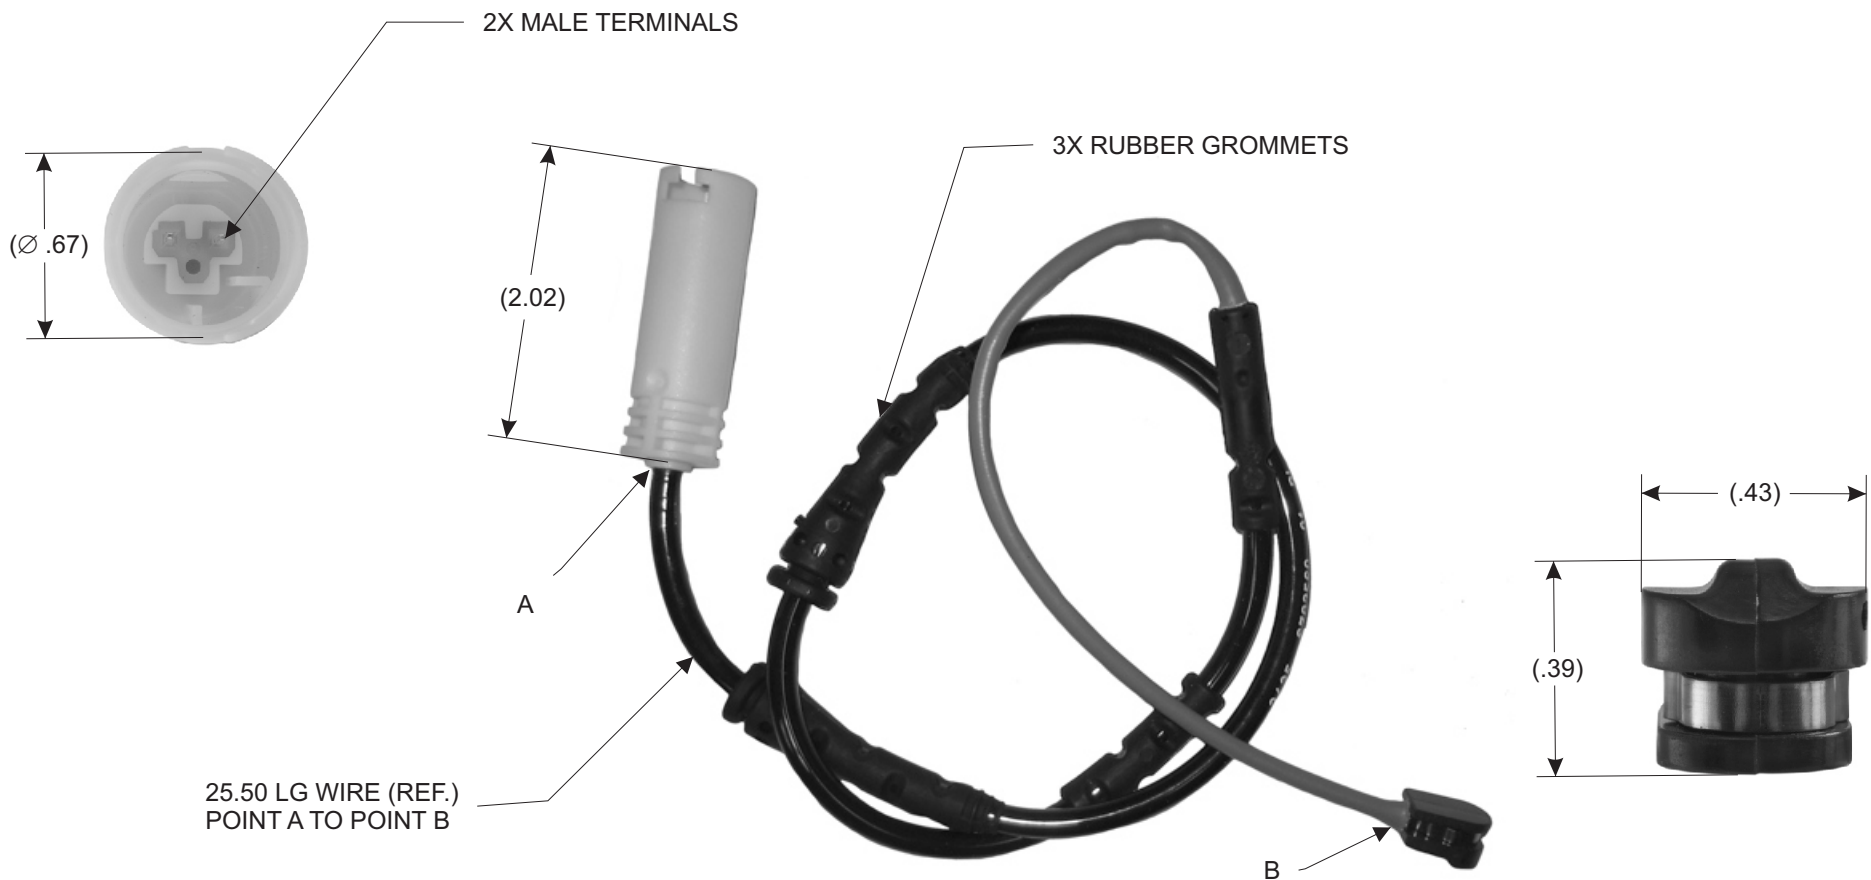

PART NO. SU13612

TOLERANCES UNLESS SPECIFIED		
TWO PLACE DECIMALS +/- .015	THREE PLACE DECIMALS +/- .005	ANGLES +/- 1°

REPLACES OE # 34 35 6 792 560

					MATERIAL	N/A	SCALE	NTS				
					FINISH	N/A	DATE	11-28-11		DWN. BY	GC	
							ENGINEER	11-28-11		KRP		
							APPROVED	11-28-11		TDS		
	RELEASE DRAWING	34184A	11-28-11	GC			PURCH.	<input type="checkbox"/>	PROD.	<input type="checkbox"/>	TITLE	BREAK WEAR SENSOR
L	REVISION	CN	DATE	BY	CAD REF.	N/A	MODEL				PART NO.	SU13612