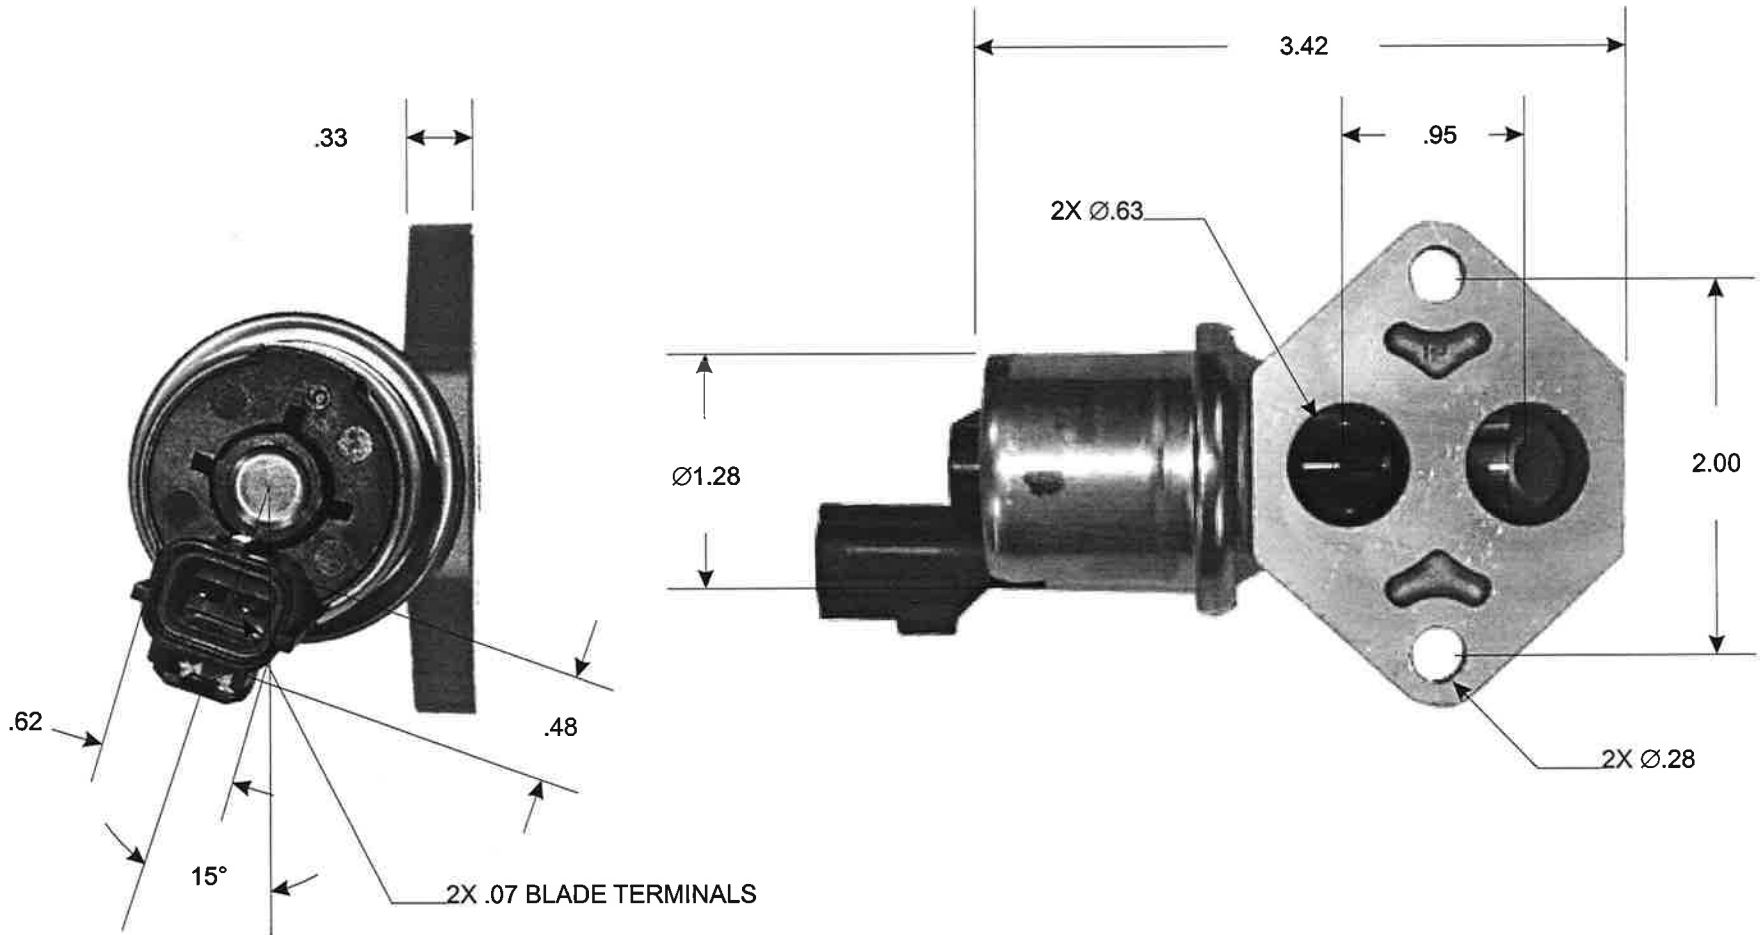

PART NO. TV290

TOLERANCES UNLESS SPECIFIED
 TWO PLACE DECIMALS +/- .015 THREE PLACE DECIMALS +/- .005 ANGLES +/- 1°

REPLACES O.E.# 2L1Z-9F715-BA, CX-1789

				MATERIAL	N/A	SCALE	NTS				
						DATE	10-16-03		DWN. BY	DWJ	
						ENGINEER	10-16-03			DAL	
				FINISH	N/A	APPROVED	10-16-03			JSK	
RELEASED DRAWING	26501A	10-16-03	DWJ			PURCH.	<input type="checkbox"/>	PROD.	<input type="checkbox"/>	TITLE	THROTTLE AIR BY-PASS VALVE
L	REVISION	CN	DATE	BY	CAD REF.	MODEL	N/A			PART NO.	TV290