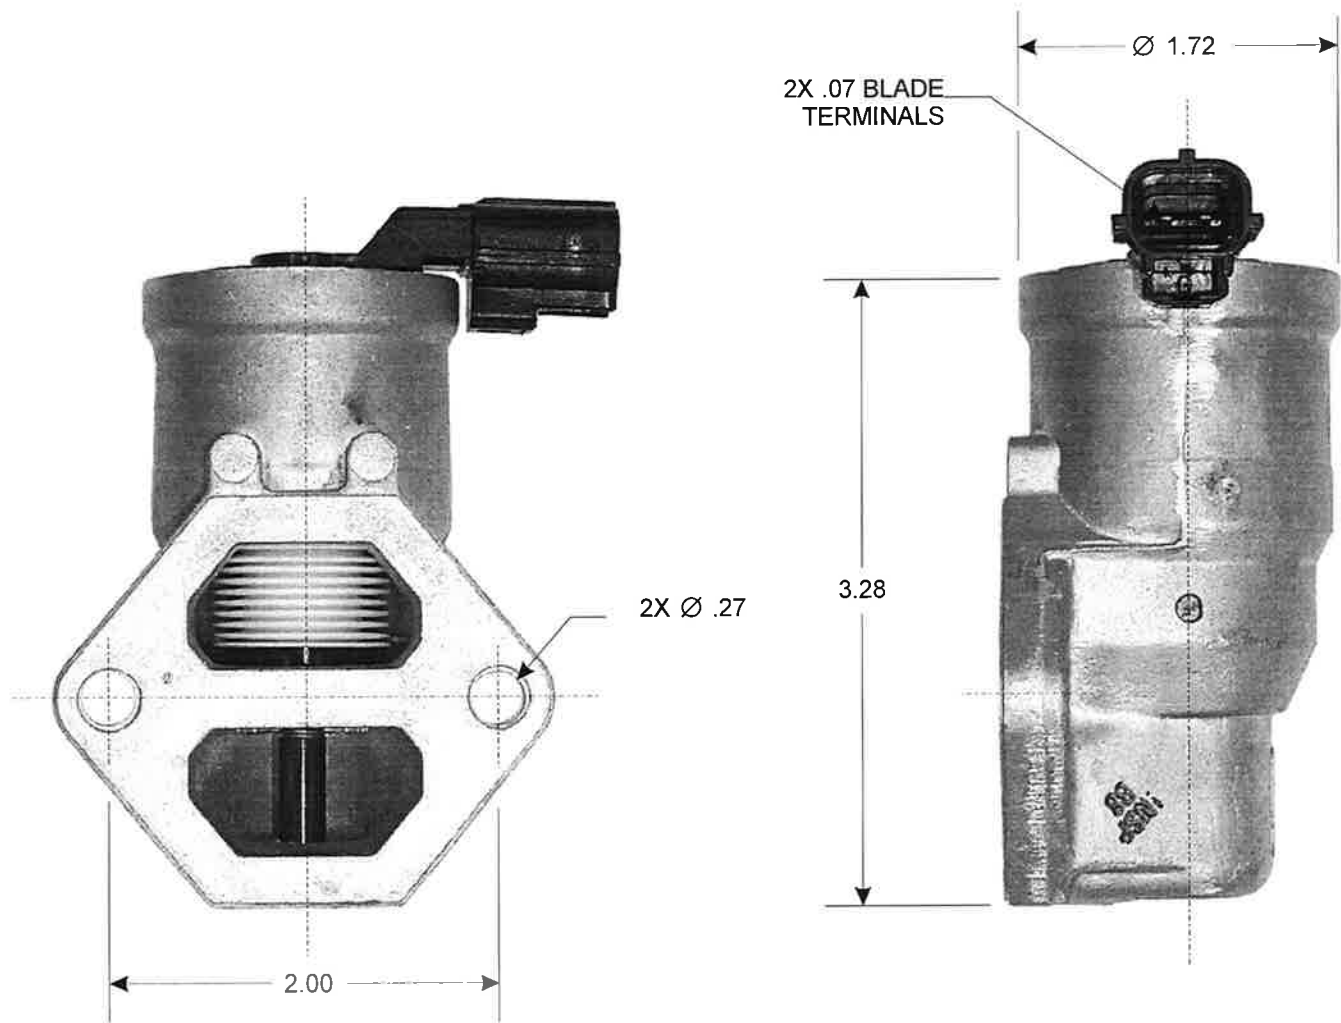

PART NO. **TV274**

TOLERANCES UNLESS SPECIFIED

TWO PLACE DECIMALS +/- .015

THREE PLACE DECIMALS +/- .005

ANGLES +/- 1°

REPLACES O.E.M. # 1L3Z-9F715-AA, CX-1765

					MATERIAL	N/A	SCALE	NTS				
							DATE	8-31-01		DWN. BY	KLH	
					FINISH	N/A	ENGINEER	8-31-01		DAL		
							APPROVED	8-31-01		JSK		
	RELEASED DRAWING	24556A	8-31-01	KLH			PURCH.	<input type="checkbox"/>	PROD.	<input type="checkbox"/>	TITLE	THROTTLE AIR CONTROL VALVE
L	REVISION	CN	DATE	BY	CAD REF.	TV274	MODEL				PART NO.	TV274