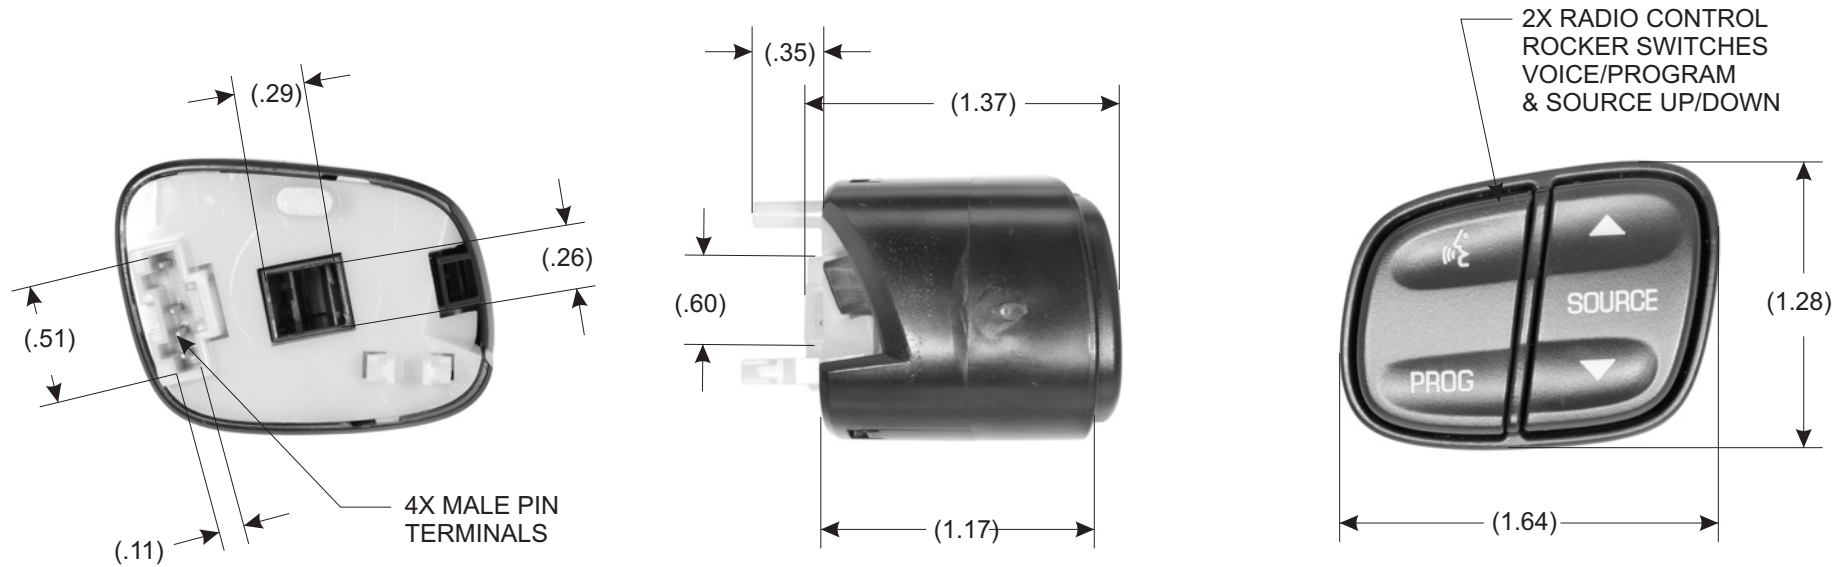

PART NO. SW9571

TOLERANCES UNLESS SPECIFIED		
TWO PLACE DECIMALS +/- .015	THREE PLACE DECIMALS +/- .005	ANGLES +/- 1°

REPLACES OE# 1999442

					MATERIAL	N/A	SCALE	NTS	 WELLS VEHICLE ELECTRONICS		
					FINISH	N/A	DATE	9-19-13		DWN. BY	SAM
							ENGINEER	9-19-13			RT
							APPROVED	9-19-13			TDS
							PURCH.	<input type="checkbox"/>		PROD.	<input type="checkbox"/>
RELEASE DRAWING		37084	9-19-13	SAM	CAD REF.	N/A	MODEL				
L	REVISION	CN	DATE	BY							
									TITLE	STEERING WHEEL RADIO CONTROL SWITCH	
									PART NO.	SW9571	