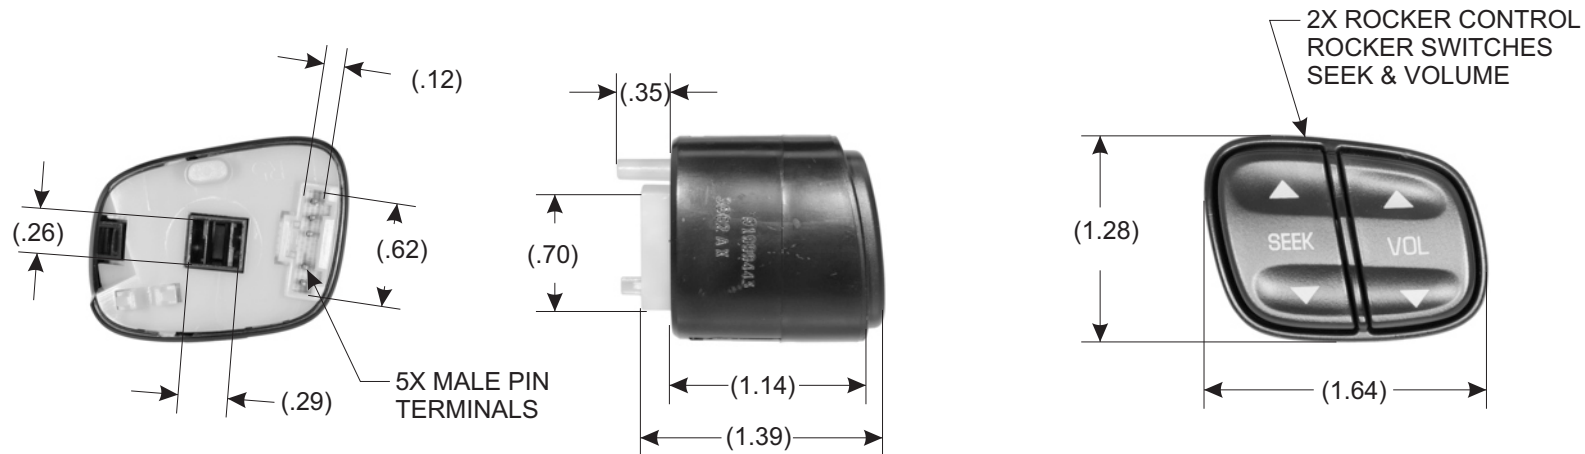

PART NO. SW9570

TOLERANCES UNLESS SPECIFIED		
TWO PLACE DECIMALS +/- .015	THREE PLACE DECIMALS +/- .005	ANGLES +/- 1°

REPLACES OE# 1999443

					MATERIAL	N/A	SCALE	NTS	 <b>WELLS</b> VEHICLE ELECTRONICS			
					FINISH	N/A	DATE	9-19-13		DWN. BY	SAM	
							ENGINEER	9-19-13			RT	
							APPROVED	9-19-13			TDS	
	RELEASE DRAWING	37084	9-19-13	SAM			PURCH.	<input type="checkbox"/>	PROD.	<input type="checkbox"/>	TITLE	STEERING WHEEL RADIO CONTROL SWITCH
L	REVISION	CN	DATE	BY	CAD REF.	N/A	MODEL				PART NO.	SW9570