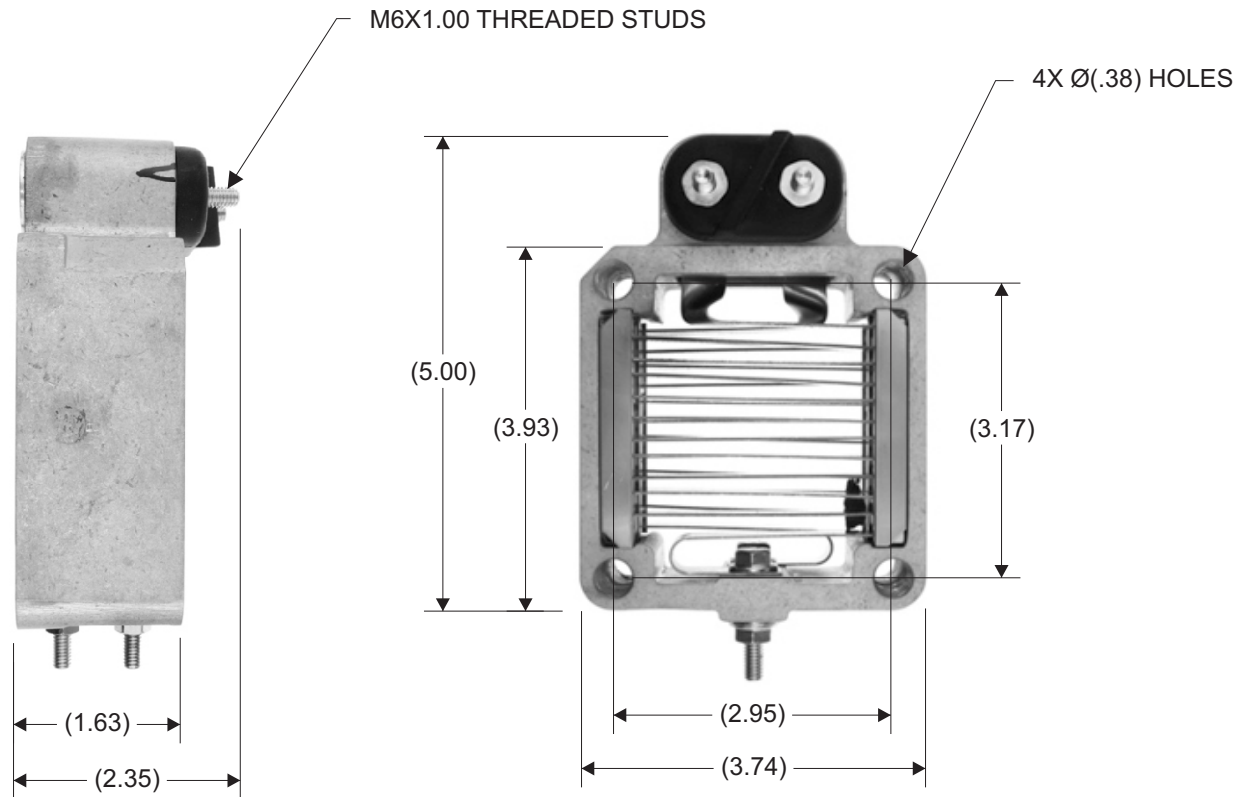

PART NO. EAH7

TOLERANCES UNLESS SPECIFIED		
TWO PLACE DECIMALS +/- .015	THREE PLACE DECIMALS +/- .005	ANGLES +/- 1°

REPLACES OE: 05086720AC

					MATERIAL	SCALE	NTS			
					N/A	DATE	5/23/13		DWN. DEK	
					FINISH	ENGINEER	5/23/13		GTO	
					N/A	APPROVED	5/23/13		TDS	
						PURCH.	<input type="checkbox"/>		PROD.	<input type="checkbox"/>
RELEASE DRAWING	36616	5/23/13	DEK		CAD REF.	MODEL			TITLE	ENGINE AIR INTAKE HEATER
L	REVISION	CN	DATE	BY					PART NO.	EAH7