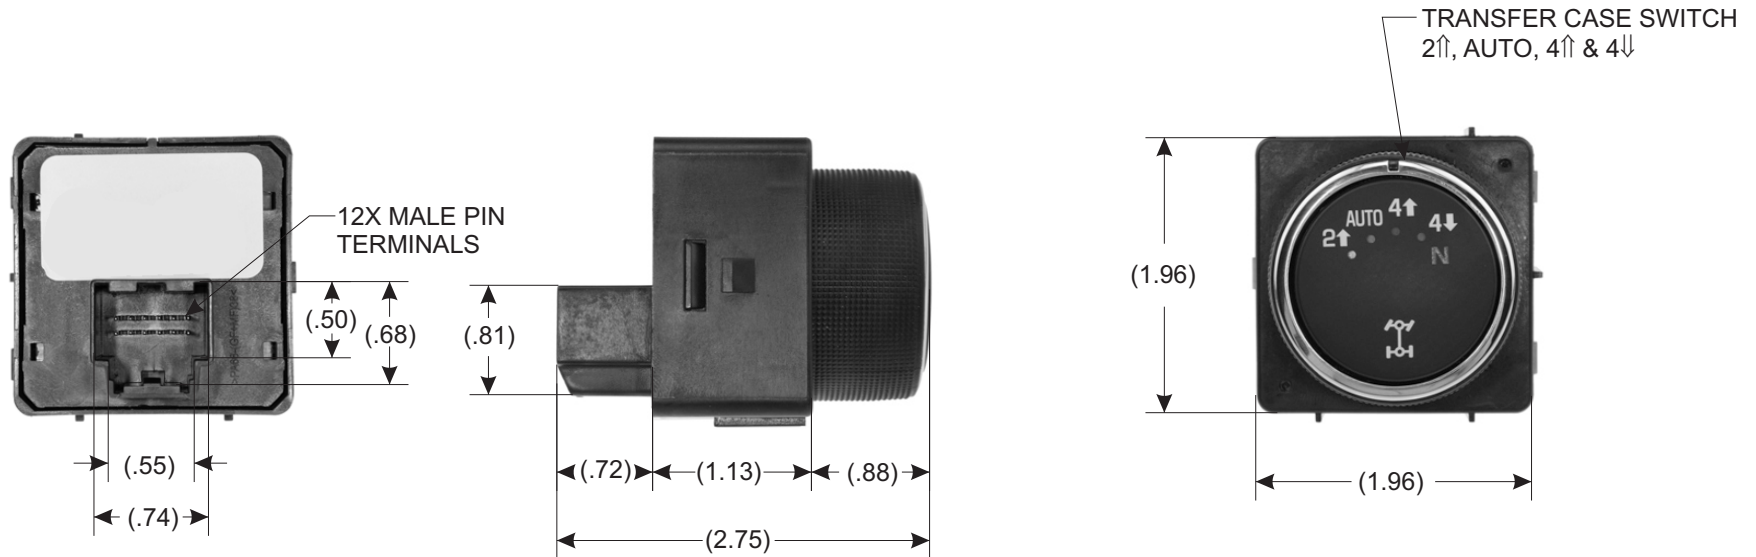

PART NO. SW9277

TOLERANCES UNLESS SPECIFIED		
TWO PLACE DECIMALS +/- .015	THREE PLACE DECIMALS +/- .005	ANGLES +/- 1°

REPLACES OE# 25878425

				MATERIAL	N/A	SCALE	NTS				
				FINISH	N/A	DATE	1-30-13		DWN. BY	SAM	
						ENGINEER	1-30-13			RT	
						APPROVED	1-30-13			TDS	
	RELEASE DRAWING	36163	1-30-13	SAM		PURCH.	<input type="checkbox"/>	PROD.	<input type="checkbox"/>	TITLE	TRANSFER CASE SWITCH
L	REVISION	CN	DATE	BY	CAD REF.	MODEL	N/A			PART NO.	SW9277