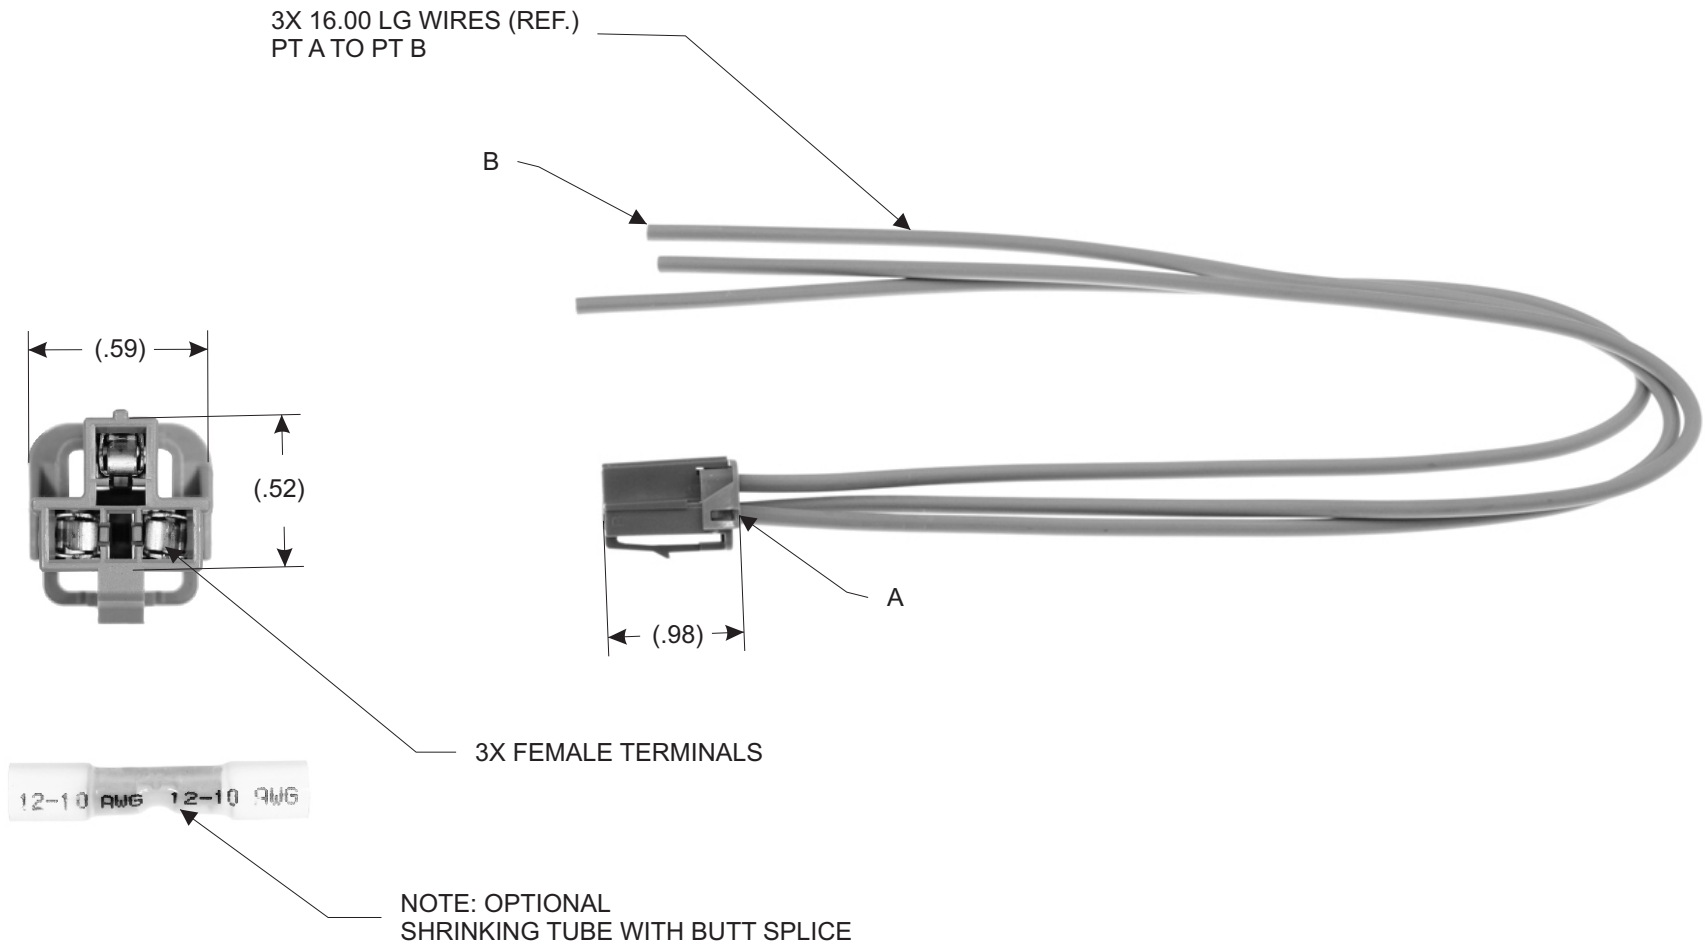

PART NO. 1287

TOLERANCES UNLESS SPECIFIED		
TWO PLACE DECIMALS +/- .015	THREE PLACE DECIMALS +/- .005	ANGLES +/- 1°

REPLACES O.E. # 19257374, PT2604

				MATERIAL	N/A	SCALE	NTS	WELLS VEHICLE ELECTRONICS	
						DATE	3-5-13		DWN. BY
				FINISH	N/A	ENGINEER	3-5-13	PAH	TITLE
						APPROVED	3-5-13	TDS	PIGTAIL
	RELEASE DRAWING	36241	GC			PURCH.	<input type="checkbox"/>	PROD.	
L	REVISION	CN	BY	CAD REF.	N/A	MODEL			PART NO.
									1287