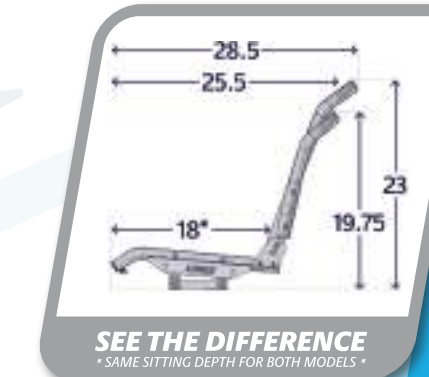

SEE THE DIFFERENCE
* SAME SITTING DEPTH FOR BOTH MODELS *