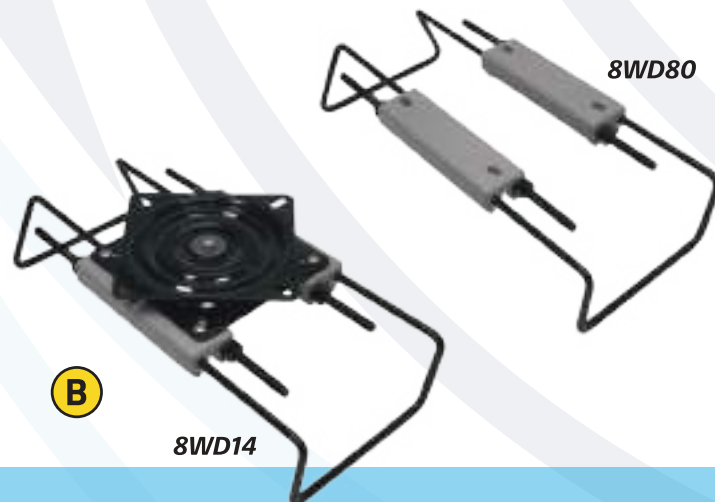

8WD12

11" OFFSET PIANO HINGE

- FEATURES**
- ALUMINUM CONSTRUCTION w/ PRE-DRILLED HOLES
 - IDEAL FOR FLAT SURFACE MOUNTING
- Width: 2.25" Length: 11" Offset: 2.75"

8WD14

SEAT CLAMP w/ SWIVEL

- FEATURES**
- MOUNTS ON FLAT SURFACES FROM 8" TO 20.5" WIDE
 - COATED STEEL FRAME BARS
 - INJECTION MOLDED PLASTIC BRACKETS
 - INCLUDES 8WD10 SEAT SWIVEL
- 8WD14 Seat Clamp w/ Swivel
 8WD80 Seat Clamp Only