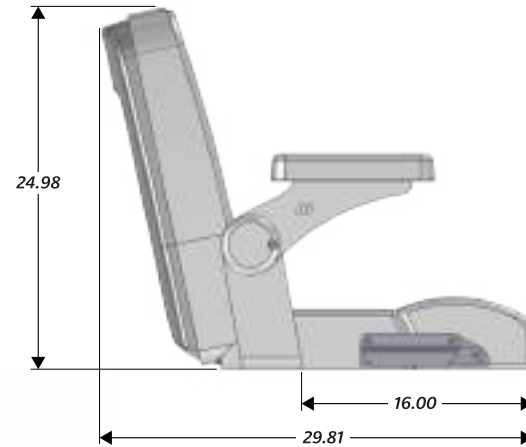

GENESIS

LUXURY HELM

- LUXURY SALT-WATER HELM, ENGINEERED FOR FULL OUTDOOR EXPOSURE
- VENTED BACK PROVIDES BREATHABILITY AND ALL-DAY COMFORT
- HEAVY DUTY, POSITIVE LOCKING ARMRESTS WITH POWDER COATED FINISH
- PINCH-LESS, HIGH STRENGTH STAINLESS STEEL BOLSTER HINGE SYSTEM
- THICK WALLED ABS MOLDED OUTBACK WITH UV STABILIZATION
- SOFT TOUCH, ANTIMICROBIAL VINYL WITH TIDAL WAVE™ ANTI-PINKING TECHNOLOGY
- HIGH-DENSITY, ANTIMICROBIAL FOAM PACK FOR LONG TERM COMFORT & DURABILITY
- ALL STAINLESS STEEL HARDWARE
- AVAILABLE IN BOX OR PEDESTAL MOUNT
- SEAT AVAILABLE IN SINGLE, DOUBLE, OR TRIPLE CONFIGURATIONS
- EXCEEDS H31 STANDARDS
- 3 YEAR, ALL INCLUSIVE WARRANTY FROM DATE OF PURCHASE