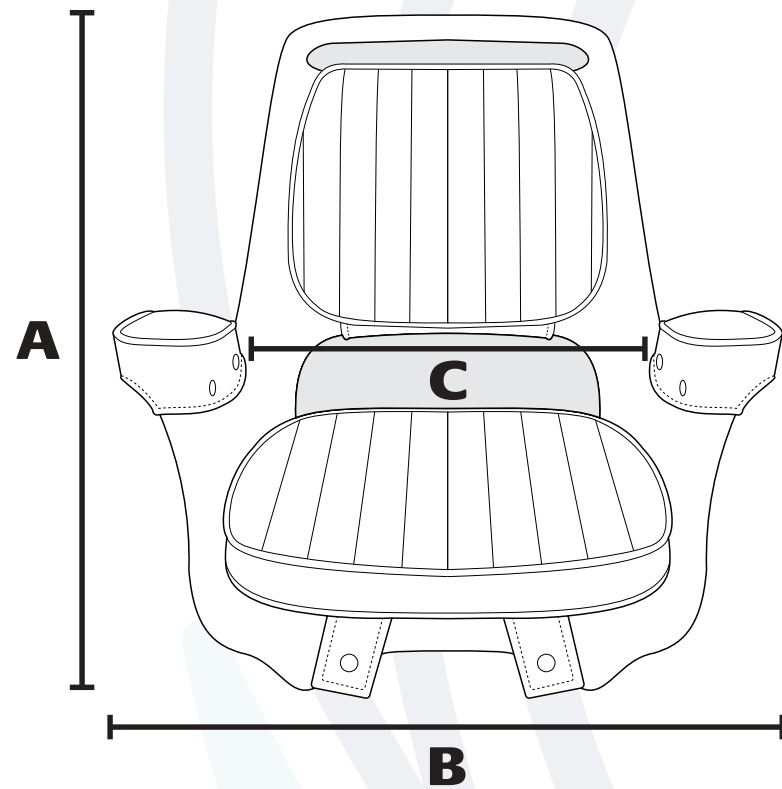

MEASUREMENT GUIDELINES

- **A SEAT HEIGHT:** BOTTOM OF SEAT FRAME TO TOP OF BACK REST
- **B SEAT WIDTH:** LEFT OUTSIDE EDGE TO RIGHT OUTSIDE EDGE OF SEAT FRAME
- **C INNER ARM WIDTH:** INSIDE EDGE OF LEFT ARMREST TO INSIDE EDGE OF RIGHT ARMREST

- **D SEAT DEPTH:** TOP EDGE OF BACK REST TO FRONT EDGE OF SEAT CUSHION
- **E SITTING DEPTH:** FRONT EDGE OF SEAT CUSHION TO FRONT SURFACE OF BACK REST