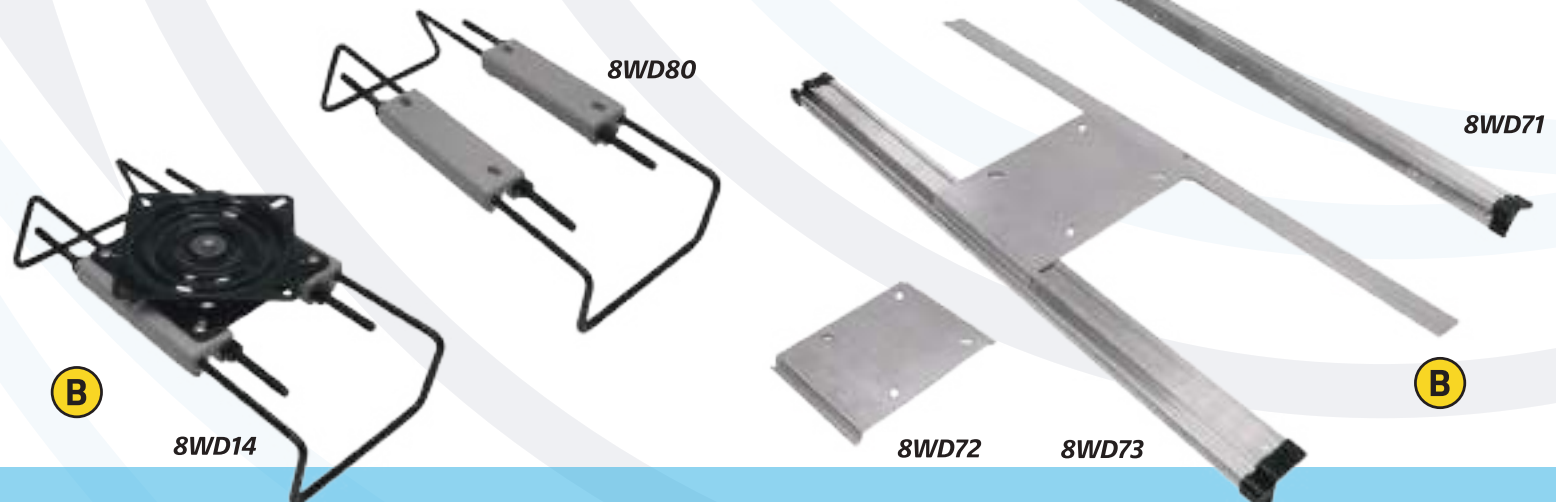

8WD73

33" SURE MOUNT BRACKET KIT

1. 8WD71 33" Slide Bracket Rail Only
   8WD72 Center Bracket Only
   8WD73 33" Complete Sure Mount Kit