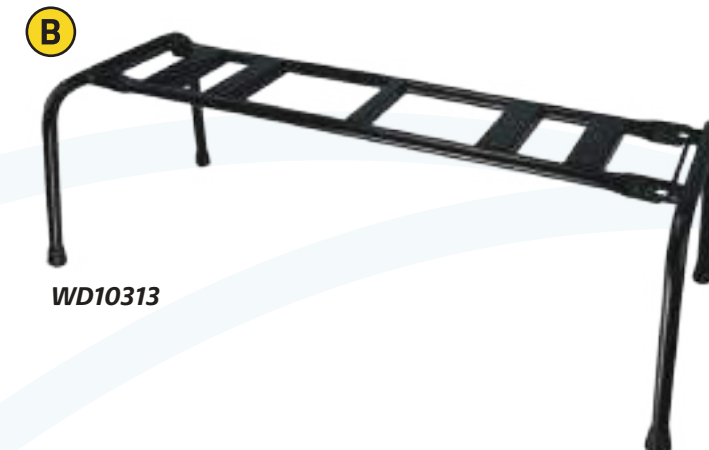

WD10313

DELUXE FOLDING SEAT STAND

1. **FEATURES**
2. POWDER COATED 14 GAUGE STEEL CONSTRUCTION
   - FOLDING LEGS FOR PORTABILITY & TRANSPORT
   - IDEAL FOR DUAL BOAT SEAT MOUNTING
3. H: 13.5" W: 44" D: 12.875"

8WD1174