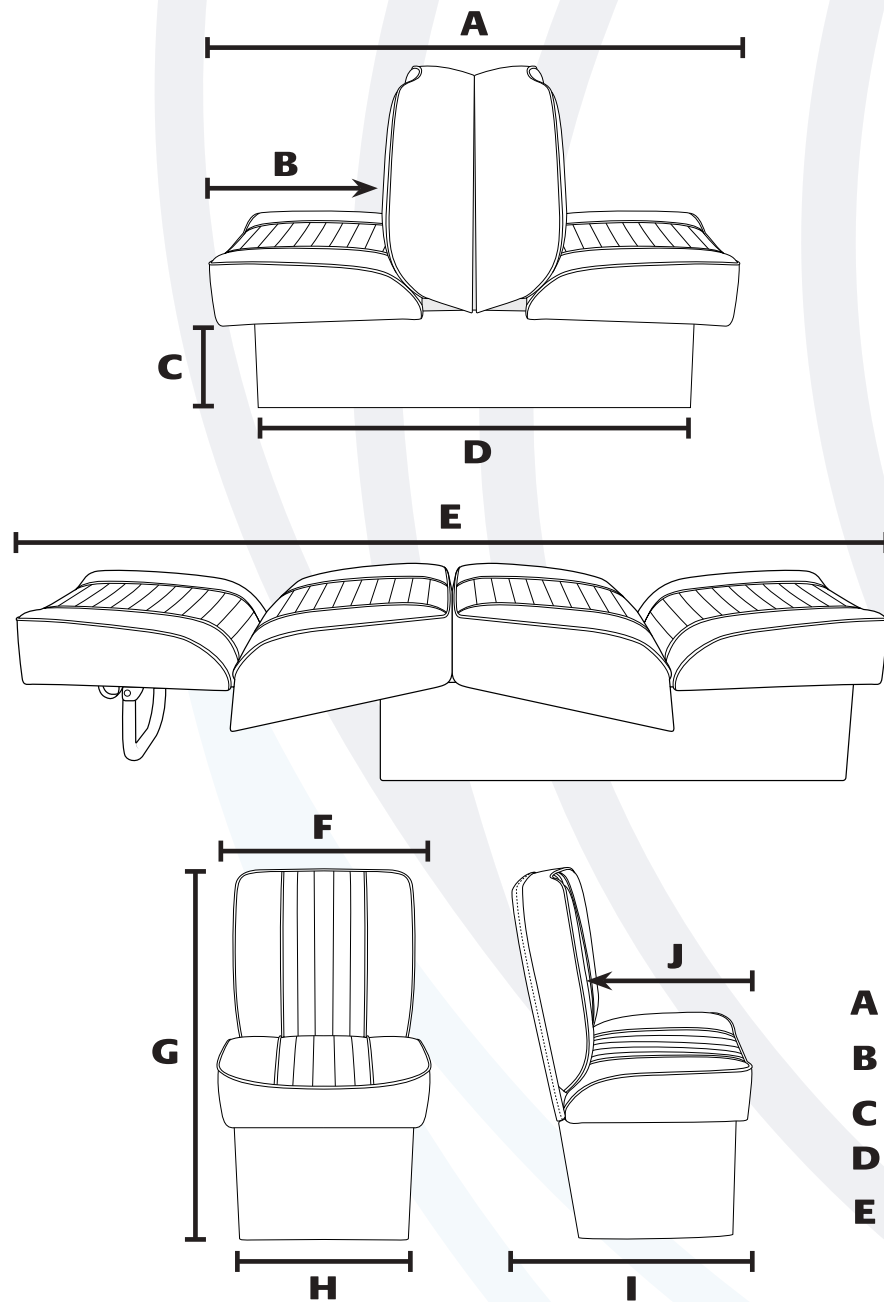

NEW ITEM

BM3338-1730

MEASUREMENT GUIDELINES

- A LOUNGE LENGTH:** LEFT FRONT EDGE OF SEAT CUSHION TO RIGHT FRONT EDGE OF SEAT CUSHION
- B LOUNGE SITTING DEPTH:** FRONT EDGE OF SEAT CUSHION TO FRONT SURFACE OF BACK REST
- C BASE HEIGHT:** BOTTOM EDGE OF BASE TO BOTTOM EDGE OF SEAT CUSHION
- D BASE LENGTH:** LEFT EDGE OF BASE TO RIGHT EDGE OF BASE
- E LOUNGE RECLINED LENGTH:** LEFT EDGE OF SEAT CUSHION TO RIGHT EDGE OF SEAT CUSHION WHILE FULLY RECLINED