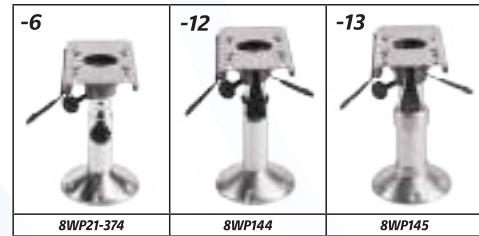

3335-6-784

OFFSHORE PEDESTAL REFERENCE