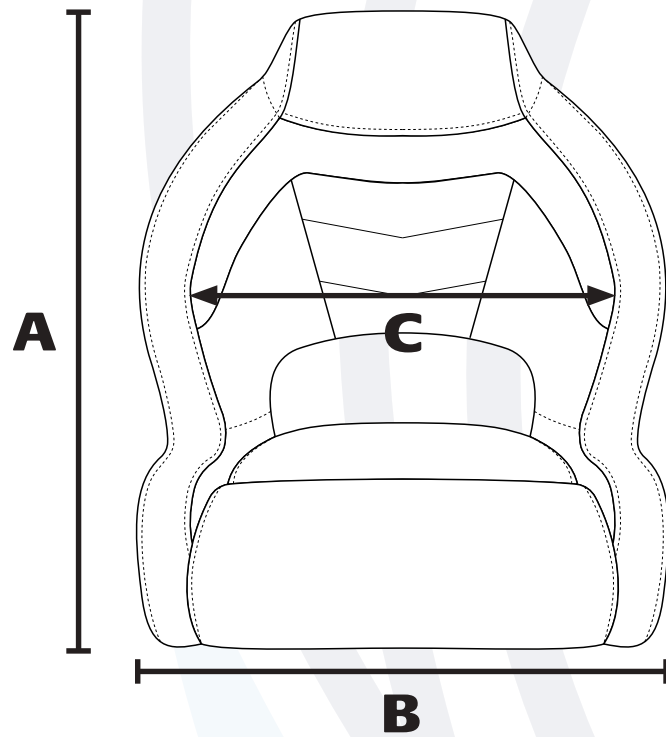

MEASUREMENT GUIDELINES

- **A SEAT HEIGHT:** BOTTOM OF BUCKET TO TOP OF BACK REST
- **B SEAT WIDTH:** LEFT OUTSIDE EDGE TO RIGHT OUTSIDE EDGE
- **C INNER ARM WIDTH:** INSIDE EDGE OF LEFT ARMREST TO INSIDE EDGE OF RIGHT ARMREST

- **D SEAT DEPTH:** TOP EDGE OF BACK REST TO FRONT EDGE OF SEAT CUSHION / BOLSTER
- **E SITTING DEPTH:** FRONT EDGE OF SEAT CUSHION/BOLSTER TO FRONT SURFACE OF BACK REST