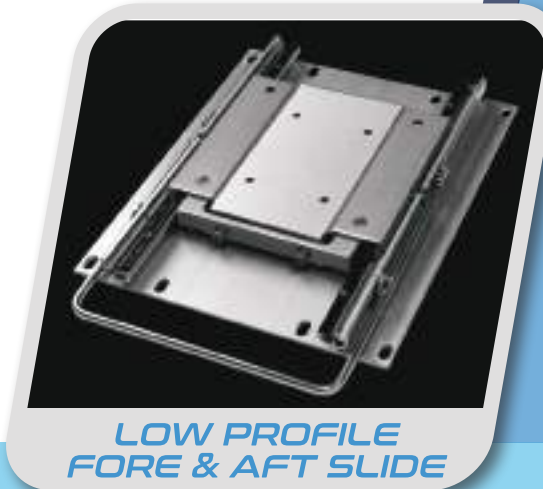

GENESIS

LUXURY HELM

- LUXURY SALT-WATER HELM, ENGINEERED FOR FULL OUTDOOR EXPOSURE
- VENTED BACK PROVIDES BREATHABILITY AND ALL-DAY COMFORT
- HEAVY DUTY, POSITIVE LOCKING ARMRESTS WITH POWDER COATED FINISH
- PINCH-LESS, HIGH STRENGTH STAINLESS STEEL BOLSTER HINGE SYSTEM
- THICK WALLED ABS MOLDED OUTBACK WITH UV STABILIZATION
- SOFT TOUCH, ANTIMICROBIAL VINYL WITH TIDAL WAVE™ ANTI-PINKING TECHNOLOGY
- HIGH-DENSITY, ANTIMICROBIAL FOAM PACK FOR LONG TERM COMFORT & DURABILITY
- ALL STAINLESS STEEL HARDWARE
- AVAILABLE IN BOX OR PEDESTAL MOUNT
- SEAT AVAILABLE IN SINGLE, DOUBLE, OR TRIPLE CONFIGURATIONS
- EXCEEDS H31 STANDARDS
- 3 YEAR, ALL INCLUSIVE WARRANTY FROM DATE OF PURCHASE