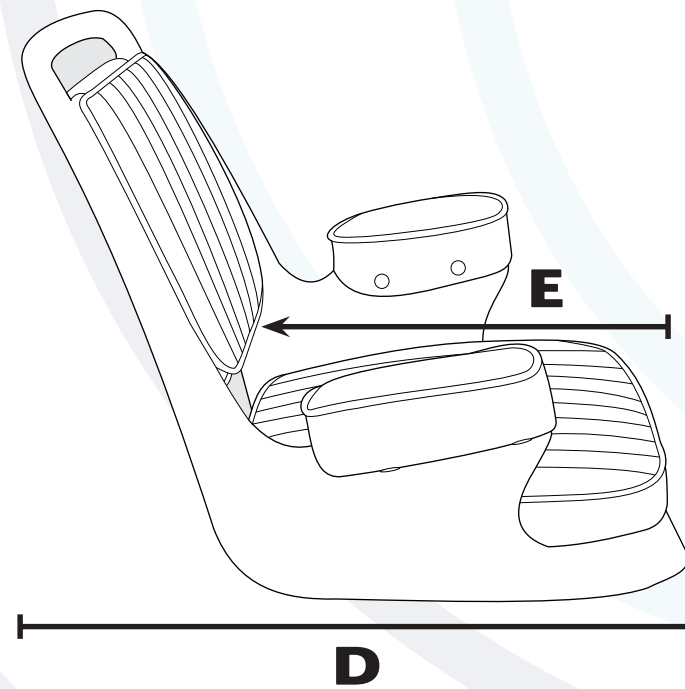

MEASUREMENT GUIDELINES

- **A SEAT HEIGHT:** BOTTOM OF SEAT FRAME TO TOP OF BACK REST
- **B SEAT WIDTH:** LEFT OUTSIDE EDGE TO RIGHT OUTSIDE EDGE OF SEAT FRAME
- **C INNER ARM WIDTH:** INSIDE EDGE OF LEFT ARMREST TO INSIDE EDGE OF RIGHT ARMREST

- **D SEAT DEPTH:** TOP EDGE OF BACK REST TO FRONT EDGE OF SEAT CUSHION
- **E SITTING DEPTH:** FRONT EDGE OF SEAT CUSHION TO FRONT SURFACE OF BACK REST