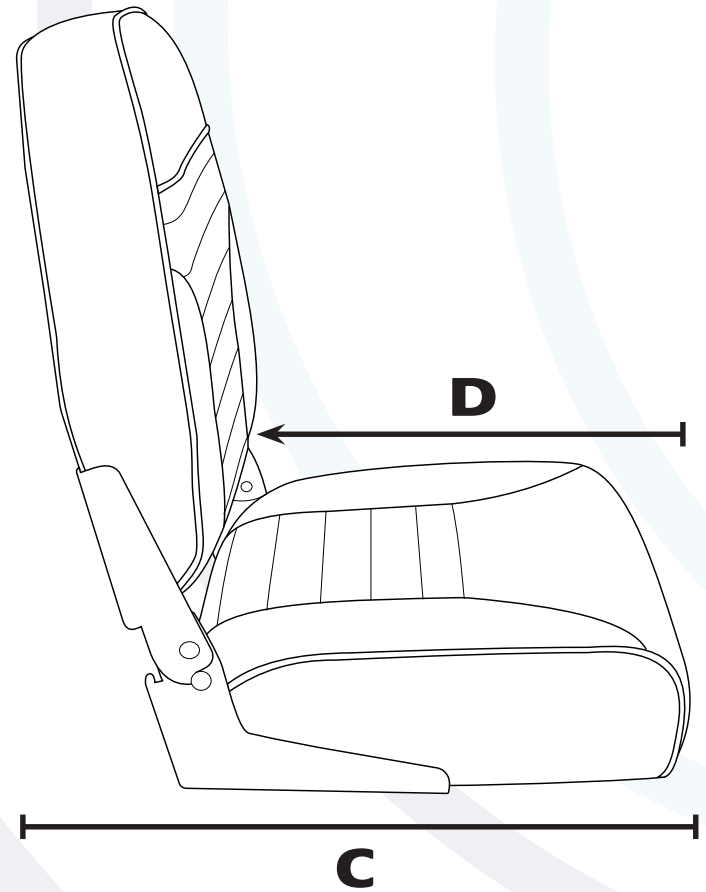

C SEAT DEPTH: TOP EDGE OF BACK REST TO FRONT OF SEAT CUSHION

D SITTING DEPTH: FRONT EDGE OF SEAT CUSHION TO FRONT SURFACE OF BACK REST