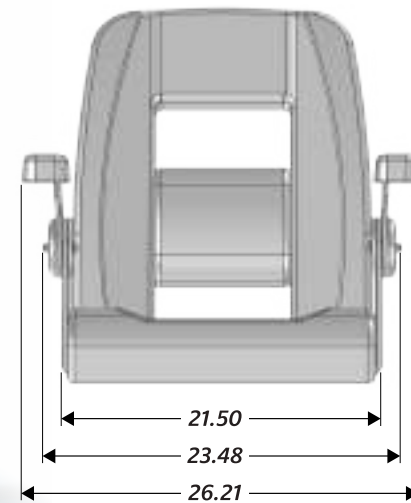

GENESIS LUXURY HELM w/o SLIDE

FEATURES

1. INCLUDES UNIVERSAL MOUNTING PLATE
2. **3371-1784** Tidal Wave White