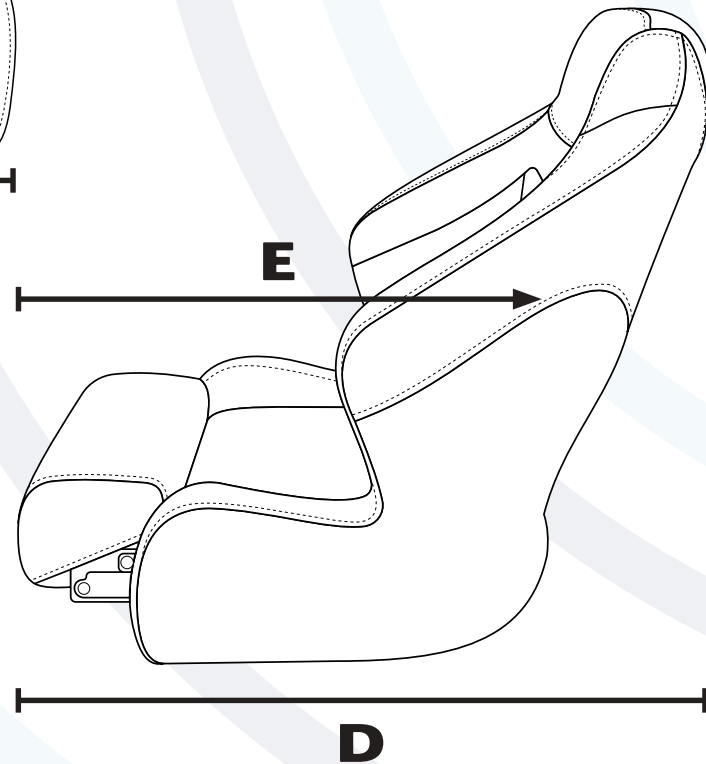

MEASUREMENT GUIDELINES

- **A SEAT HEIGHT:** BOTTOM OF BUCKET TO TOP OF BACK REST
- **B SEAT WIDTH:** LEFT OUTSIDE EDGE TO RIGHT OUTSIDE EDGE
- **C INNER ARM WIDTH:** INSIDE EDGE OF LEFT ARMREST TO INSIDE EDGE OF RIGHT ARMREST

- **D SEAT DEPTH:** TOP EDGE OF BACK REST TO FRONT EDGE OF SEAT CUSHION / BOLSTER
- **E SITTING DEPTH:** FRONT EDGE OF SEAT CUSHION/BOLSTER TO FRONT SURFACE OF BACK REST

BUCKET SEATS

CRUISER • RUN-A-BOUT • SKI

FEATURES

- Roto-Molded, High Impact Marine Grade Bucket Frame
- Compression Foam Padding
- Heavy-duty 28 oz. Marine Grade Vinyl
- Mildew Resistant & UV Treated
- Includes WD399-1 Universal Mounting Plate Fitted w/ Stainless Steel T-Nut Fasteners
- Includes Stainless Steel Mounting Screws
- 5 Year Warranty on Frames
- 3 Year Warranty on Upholstery

3338-1773