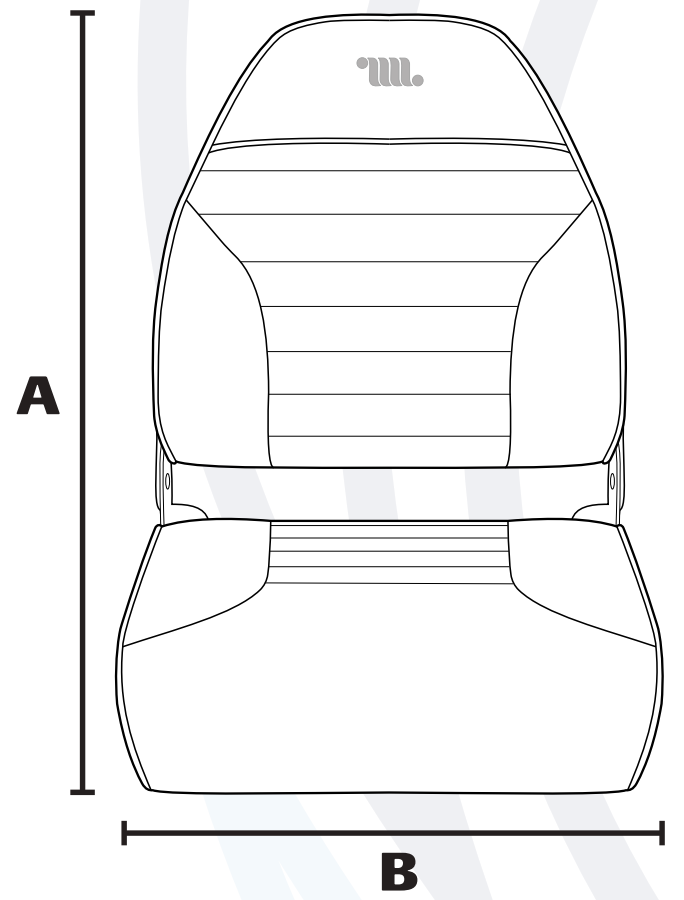

• UV TREATED AND MOLD / MILDEW RESISTANT

• MOUNTS TO ANY MARINE PEDESTAL WITH A 5" HOLE PATTERN

• 3 YEAR WARRANTY

MEASUREMENT GUIDELINES

FISHING SEATS

A SEAT HEIGHT: BOTTOM OF SEAT CUSHION TO TOP OF BACK REST