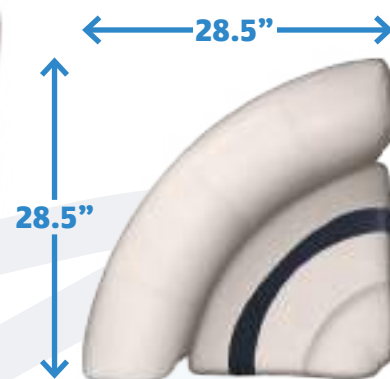

H: 32" W: 19" D: 26.5"
 - Base Footprint: 15.5" x 24"

BM13006R-986

BM11028**PREMIER 28" RADIUS CORNER**

H: 30" W: 28" D: 28.5"
 - Sitting Depth: 20"
 - Base Footprint: 23.5" x 39.25"

BM11028-986

**BM11002****PREMIER 32" BOW RADIUS CORNER**