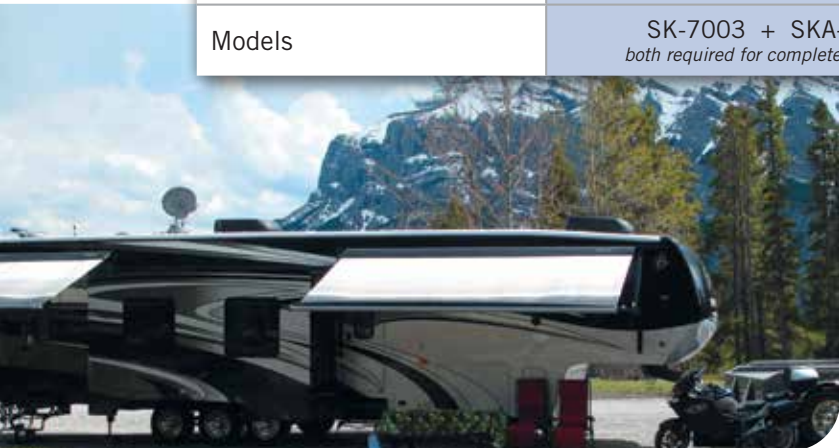

BELL TV Compatible Antennas

See prior pages for information on individual antennas.