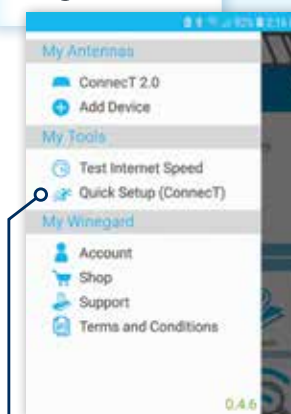

Quick App Overview

Info Helpful hints, troubleshooting

Overview Connection status, tap to see signal strength, software version

Settings Change network info

Internet Source Switch between WiFi, 4G, and no Internet

Support Contact Winegard, access logs and manuals

About Update software, view system info

Buy data Purchase Winegard LTE data (pay 30 days at a time with no throttling)

Scan for WiFi Scan and switch to available WiFi networks

DOWNLOAD
FREE AT

DOWNLOAD
FREE AT