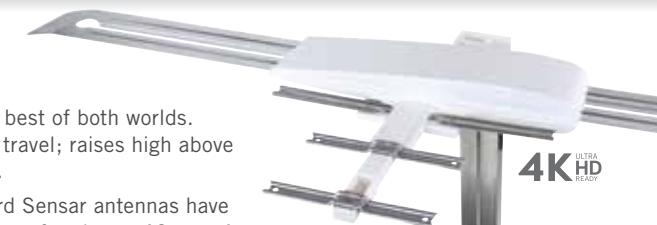

SENSAR® IV

Unsurpassed Range Patented design and a high look angle create the best performing antenna overall, reaching 60+ miles.

Maximum Dual Band Reception Provides VHF and UHF programming for complete coverage.

Low Stow Height Get the best of both worlds. Low stow height is great for travel; raises high above obstacles for max reception.

Industry Favorite Winegard Sensar antennas have been the leader in RV antennas for almost 40 years! Available as full unit or replacement head only.