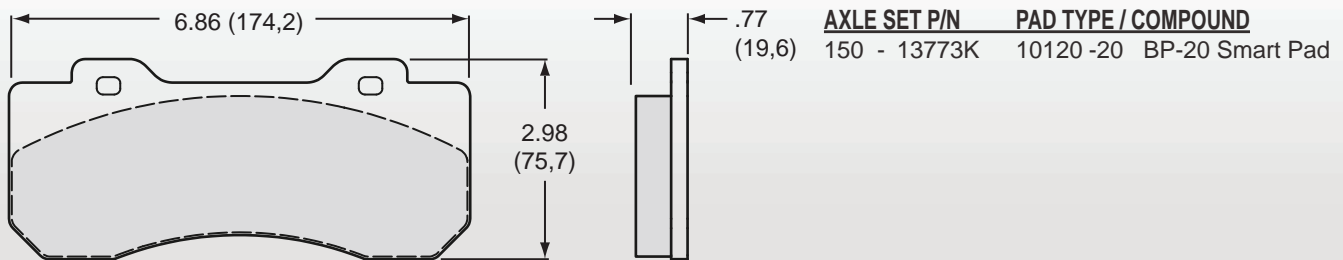

DIMENSION "D1" = (DISC DIAMETER/2) - 3.07 (78,0)

NOTE: RIGHT HAND CALIPER SHOWN
INLET FITTING: 1/8-27 NPT

- (1) DIMENSION FOR 1.38 (35,1) THICK ROTOR
- (2) DIMENSION FOR 1.50 (38,1) THICK ROTOR

	DISC WIDTH	"B" MOUNT OFFSET
	1.38 (35,1)	1.38 (35,1)
	1.50 (38,1)	1.44 (36,6)

DISC DIAMETER	"E" OUTSIDE RADIUS
14.25 (362,0)	8.61 (218,7)
15.00 (381,0)	8.87 (225,3)
16.00 (406,4)	9.55 (242,6)

TX6R Caliper, Dimensional Characteristics

AXLE SET P/N	PAD TYPE / COMPOUND
150 - 13773K	10120 -20 BP-20 Smart Pad

TX6R Caliper, Type 10120 Brake Pad Dimensions and Ordering Information

ORDERING INFORMATION:

CALIPER	PISTON SIZES	ROTOR WIDTH	ORIENTATION	BLACK POWDER PART NUMBER	RED POWDER PART NUMBER	HARD ANODIZED PART NUMBER
TX6R	2.00/1.88/1.88"	1.38"	Right Hand	120-13815-BK	120-13815-RD	120-13815
TX6R	2.00/1.88/1.88"	1.38"	Left Hand	120-13816-BK	120-13816-RD	120-13816
TX6R	2.00/1.88/1.88"	1.50"	Right Hand	120-13813-BK	120-13813-RD	120-13813
TX6R	2.00/1.88/1.88"	1.50"	Left Hand	120-13814-BK	120-13814-RD	120-13814
TX6R	1.75/1.62/1.62"	1.38"	Right Hand	120-13817-BK	120-13817-RD	120-13817
TX6R	1.75/1.62/1.62"	1.38"	Left Hand	120-13818-BK	120-13818-RD	120-13818