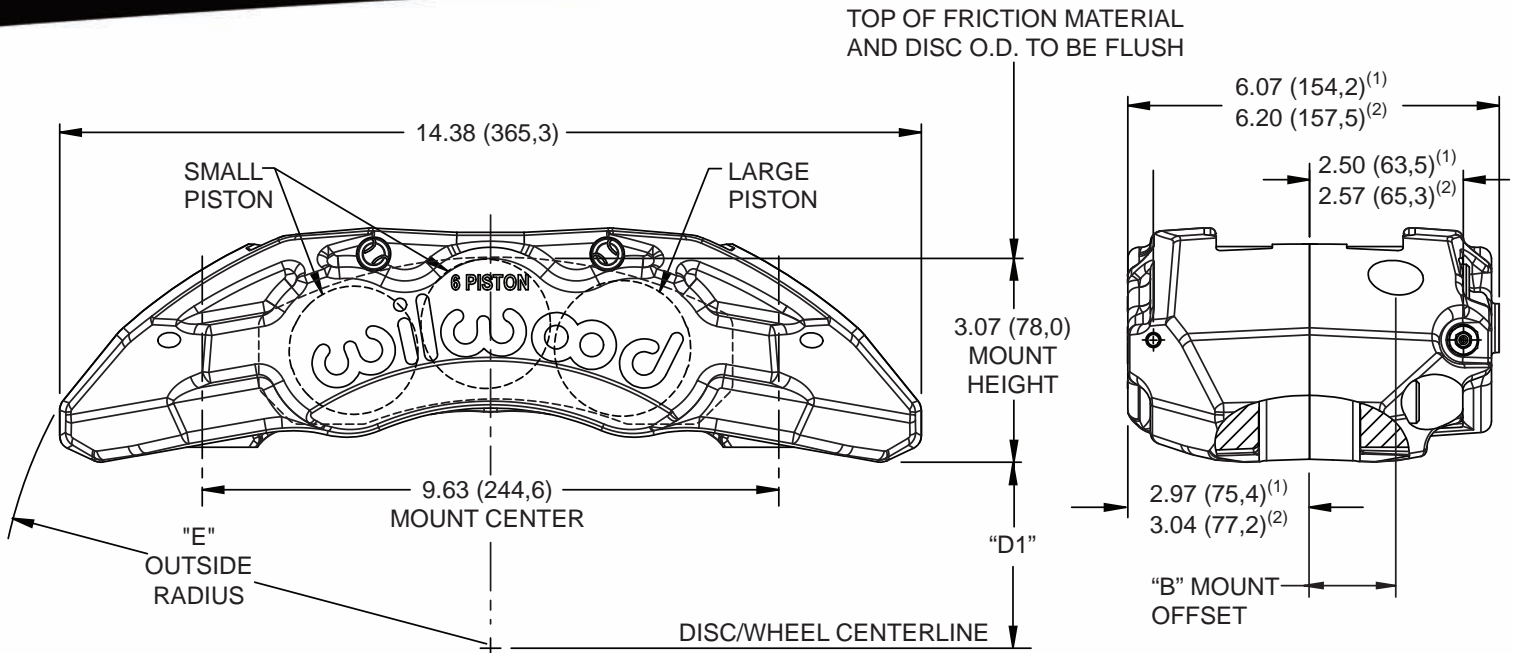

Caliper Features

- Versatile and easily adapted radial mount design
- Stress flow forged aluminum 6-piston body design
- Stainless steel pistons with high-temp internal bore seals
- Hard anodized finish on base models with options for gloss black or red powder coat
- Developed for rotors from 14.25" to 16.00" diameter
- Rotor widths from 1.38" to 1.50"
- Stainless steel bridge plates
- Protected single bleed design with internal fluid ports
- Easy access top loaded type 10120, .770" thick pads with rigid .240" thick backing plate

DIMENSION "D1" = (DISC DIAMETER/2) - 3.07 (78,0)

NOTE: RIGHT HAND CALIPER SHOWN
INLET FITTING: 1/8-27 NPT

- (1) DIMENSION FOR 1.38 (35,1) THICK ROTOR
- (2) DIMENSION FOR 1.50 (38,1) THICK ROTOR

	DISC WIDTH	"B" MOUNT OFFSET
	1.38 (35,1)	1.38 (35,1)
	1.50 (38,1)	1.44 (36,6)

DISC DIAMETER	"E" OUTSIDE RADIUS
14.25 (362,0)	8.61 (218,7)
15.00 (381,0)	8.87 (225,3)
16.00 (406,4)	9.55 (242,6)

TX6R Caliper, Dimensional Characteristics

AXLE SET P/N	PAD TYPE / COMPOUND
150 - 13773K	10120 -20 BP-20 Smart Pad

TX6R Caliper, Type 10120 Brake Pad Dimensions and Ordering Information

ORDERING INFORMATION:

CALIPER	PISTON SIZES	ROTOR WIDTH	ORIENTATION	BLACK POWDER PART NUMBER	RED POWDER PART NUMBER	HARD ANODIZED PART NUMBER
TX6R	2.00/1.88/1.88"	1.38"	Right Hand	120-13815-BK	120-13815-RD	120-13815
TX6R	2.00/1.88/1.88"	1.38"	Left Hand	120-13816-BK	120-13816-RD	120-13816
TX6R	2.00/1.88/1.88"	1.50"	Right Hand	120-13813-BK	120-13813-RD	120-13813
TX6R	2.00/1.88/1.88"	1.50"	Left Hand	120-13814-BK	120-13814-RD	120-13814
TX6R	1.75/1.62/1.62"	1.38"	Right Hand	120-13817-BK	120-13817-RD	120-13817
TX6R	1.75/1.62/1.62"	1.38"	Left Hand	120-13818-BK	120-13818-RD	120-13818