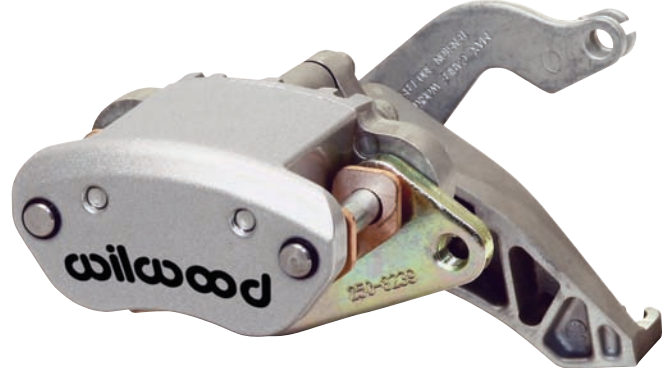

MC4 MECHANICAL PARKING BRAKE CALIPER

Caliper Features:

Wilwood's MC4 Mechanical Parking Brake Caliper is a multi-use, cable operated brake caliper that combines high output performance with simplicity in design and construction, and is the perfect solution for vehicle applications requiring a separate, mechanically actuated parking brake caliper.

Built to accept rotors that are .810" thick, with 11.00" - 12.88" diameter range, the MC4 combines an efficient die cast body with a forged billet anvil for superior strength under load, yet is lightweight at only 3.30 (2.95 without pads) pounds. Supplied with each caliper are our Composite Metallic (CM) high-friction, high static-hold brake pads, and are pre-fitted with noise cancelling shields.

Engineered with noise-dampening features for quiet, rattle-free operation, the MC4 sliding caliper includes a steel bracket for convenient mounting. Available in both right-hand and left-hand construction, the caliper's lever cartridge can be clocked in three positions for optimum positioning and ease of cable routing. The 1.19" aluminum piston is fully dust booted to keep moisture and debris out.

MC4 Mechanical Parking Brake Caliper

Each caliper is fitted with a cable return spring, and the mechanical lever accepts a .310" diameter barrel-ended parking brake cable*. The convenient manual adjuster requires no special tools, allowing incremental adjustment to compensate for pad and rotor wear. MC4 calipers are available with either black, silver or red high-gloss, high-temp, brake fluid resistant powder coat and feature Wilwood's signature logo.