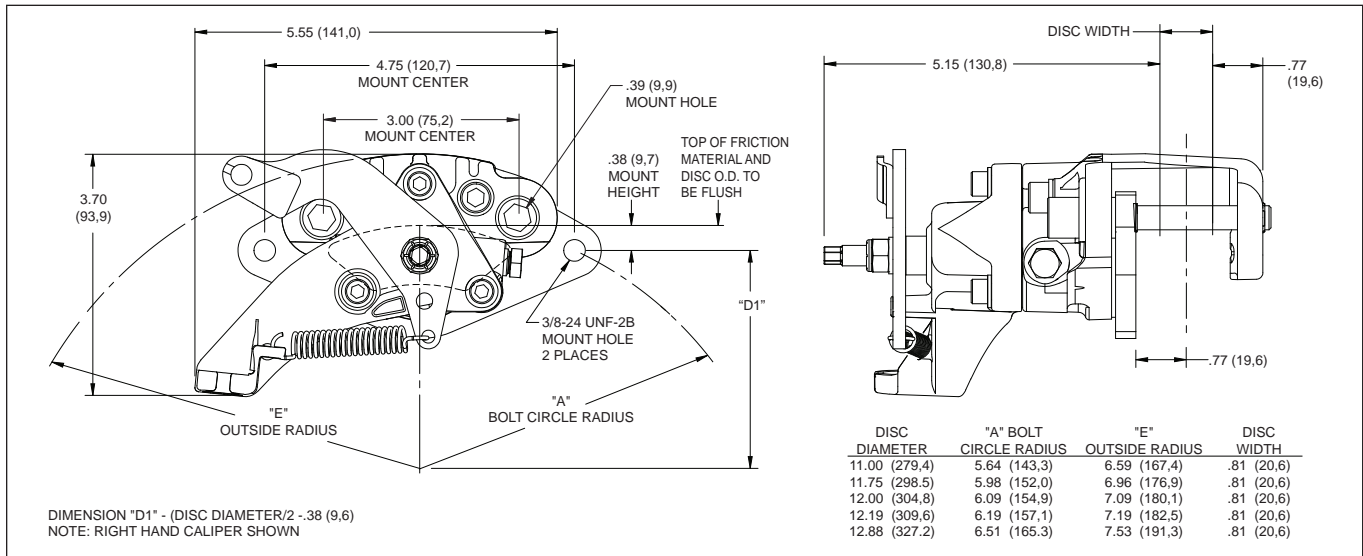

MC4 MECHANICAL PARKING BRAKE CALIPER

Caliper Features:

Wilwood's MC4 Mechanical Parking Brake Caliper is a multi-use, cable operated brake caliper that combines high output performance with simplicity in design and construction, and is the perfect solution for vehicle applications requiring a separate, mechanically actuated parking brake caliper.

Built to accept rotors that are .810" thick, with 11.00" - 12.88" diameter range, the MC4 combines an efficient die cast body with a forged billet anvil for superior strength under load, yet is lightweight at only 3.30 (2.95 without pads) pounds. Supplied with each caliper are our Composite Metallic (CM) high-friction, high static-hold brake pads, and are pre-fitted with noise cancelling shields.

Engineered with noise-dampening features for quiet, rattle-free operation, the MC4 sliding caliper includes a steel bracket for convenient mounting. Available in both right-hand and left-hand construction, the caliper's lever cartridge can be clocked in three positions for optimum positioning and ease of cable routing. The 1.19" aluminum piston is fully dust booted to keep moisture and debris out.

MC4 Mechanical Parking Brake Caliper

Each caliper is fitted with a cable return spring, and the mechanical lever accepts a .310" diameter barrel-ended parking brake cable*. The convenient manual adjuster requires no special tools, allowing incremental adjustment to compensate for pad and rotor wear. MC4 calipers are available with either black, silver or red high-gloss, high-temp, brake fluid resistant powder coat and feature Wilwood's signature logo.