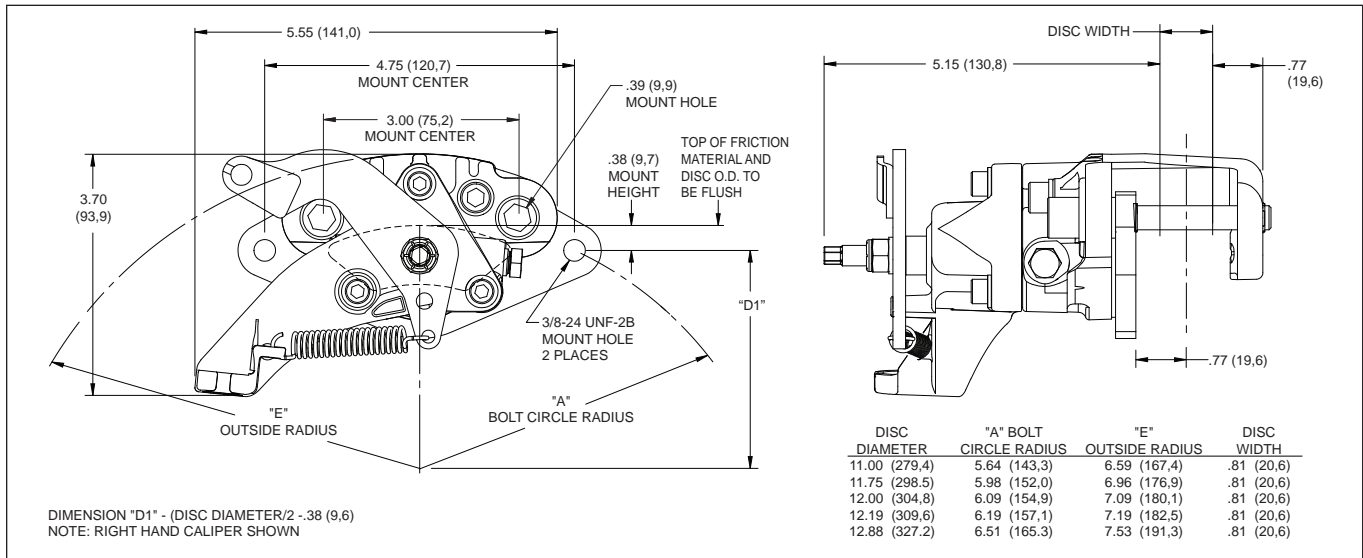

Built to accept rotors that are .810" thick, with 11.00" - 12.88" diameter range, the MC4 combines an efficient die cast body with a forged billet anvil for superior strength under load, yet is lightweight at only 3.30 (2.95 without pads) pounds. Supplied with each caliper are our Composite Metallic (CM) high-friction, high static-hold brake pads, and are pre-fitted with noise cancelling shields.

Engineered with noise-dampening features for quiet, rattle-free operation, the MC4 sliding caliper includes a steel bracket for convenient mounting. Available in both right-hand and left-hand construction, the caliper's lever cartridge can be clocked in three positions for optimum positioning and ease of cable routing. The 1.19" aluminum piston is fully dust booted to keep moisture and debris out.

Each caliper is fitted with a cable return spring, and the mechanical lever accepts a .310" diameter barrel-ended parking brake cable*. The convenient manual adjuster requires no special tools, allowing incremental adjustment to compensate for pad and rotor wear. MC4 calipers are available with either black, silver or red high-gloss, high-temp, brake fluid resistant powder coat and feature Wilwood's signature logo.

MC4 Mechanical Parking Brake Caliper, Physical Characteristics

ORDERING INFORMATION:

PART NUMBER

DESCRIPTION

120-12069	MC4 Mechanical Parking Brake Caliper - Right Hand - Silver
120-12070	MC4 Mechanical Parking Brake Caliper - Left Hand - Silver
120-12069-BK	MC4 Mechanical Parking Brake Caliper - Right Hand - Black
120-12070-BK	MC4 Mechanical Parking Brake Caliper - Left Hand - Black
120-12069-RD	MC4 Mechanical Parking Brake Caliper - Right Hand - Red
120-12070-RD	MC4 Mechanical Parking Brake Caliper - Left Hand - Red