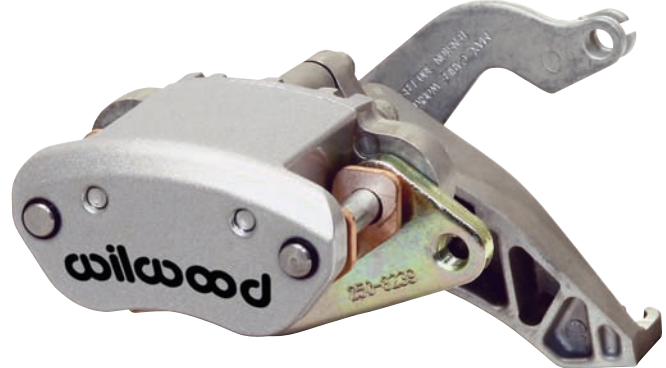

### Caliper Features:

Wilwood's MC4 Mechanical Parking Brake Caliper is a multi-use, cable operated brake caliper that combines high output performance with simplicity in design and construction, and is the perfect solution for vehicle applications requiring a separate, mechanically actuated parking brake caliper.

Built to accept rotors that are .810" thick, with 11.00" - 12.88" diameter range, the MC4 combines an efficient die cast body with a forged billet anvil for superior strength under load, yet is lightweight at only 3.30 (2.95 without pads) pounds. Supplied with each caliper are our Composite Metallic (CM) high-friction, high static-hold brake pads, and are pre-fitted with noise cancelling shields.

Engineered with noise-dampening features for quiet, rattle-free operation, the MC4 sliding caliper includes a steel bracket for convenient mounting. Available in both right-hand and left-hand construction, the caliper's lever cartridge can be clocked in three positions for optimum positioning and ease of cable routing. The 1.19" aluminum piston is fully dust booted to keep moisture and debris out.

Each caliper is fitted with a cable return spring, and the mechanical lever accepts a .310" diameter barrel-ended parking brake cable\*. The convenient manual adjuster requires no special tools, allowing incremental adjustment to compensate for pad and rotor wear. MC4 calipers are available with either black, silver or red high-gloss, high-temp, brake fluid resistant powder coat and feature Wilwood's signature logo.