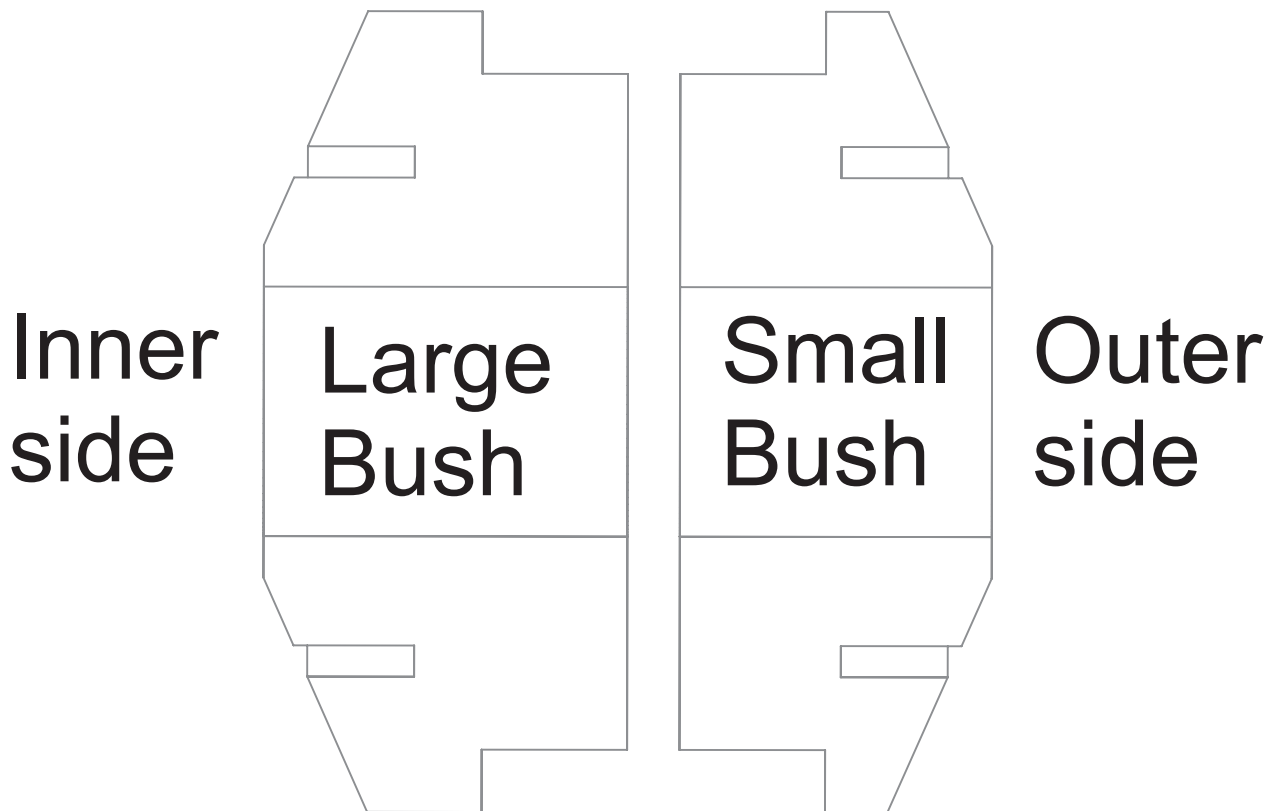

Installation Guide

Rear Trailing Arm Front Bush

Suits: SUBARU LIBERTY/OUTBACK '99 - '09

(Always refer to the current catalogue for complete application listings)

N.B: This installation guide should be used in conjunction with the workshop manual.

The larger bush is to be installed on the inner side of hub.

N.B: It is recommended that a licenced workshop or trades person carry out the above procedure and that workshop manual and relevant safety procedures are followed in addition to the above.