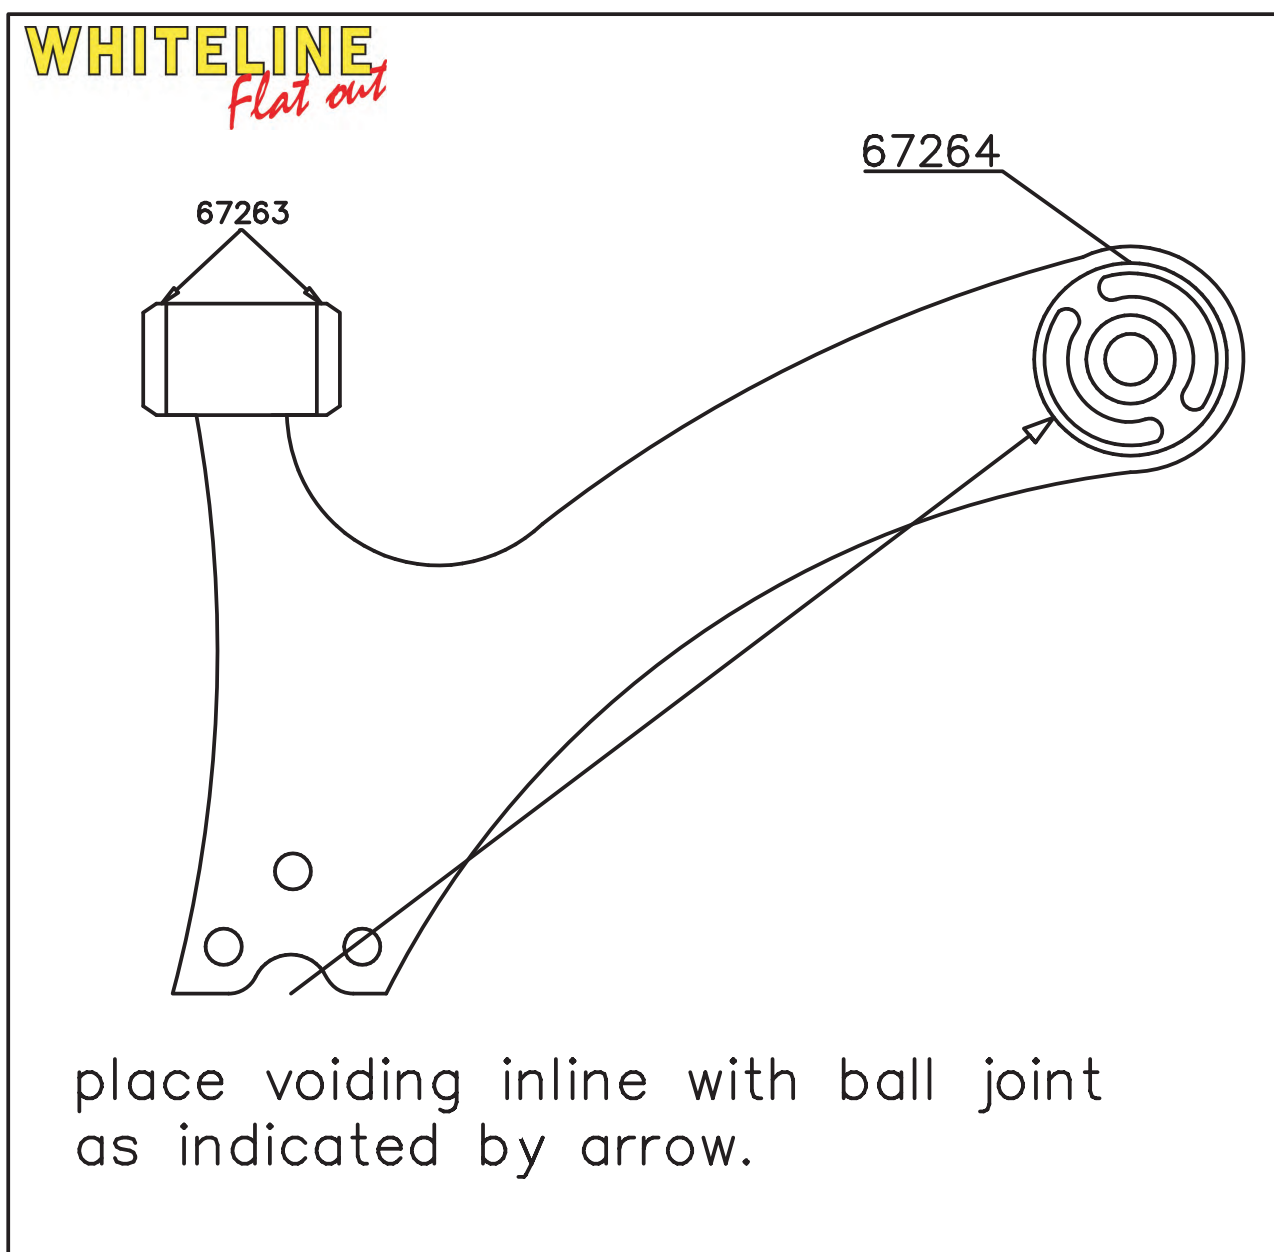

Installation Guide

Front lower Control Arm—Front & Rear Bush

Suits : Toyota Corolla ZRE140 (05/07–ON)
: Toyota Corolla ZRE150 (05/07–ON)
: Toyota Tarago ACR50 (03/06–ON)

(Always refer to the current catalogue for complete application listings).

N.B. This install guide should be used in conjunction with the workshop manual.

N.B. It is recommended that a licenced workshop or trades person carry out the above procedure and that workshop manual and relevant safety procedures are followed in addition to the above.