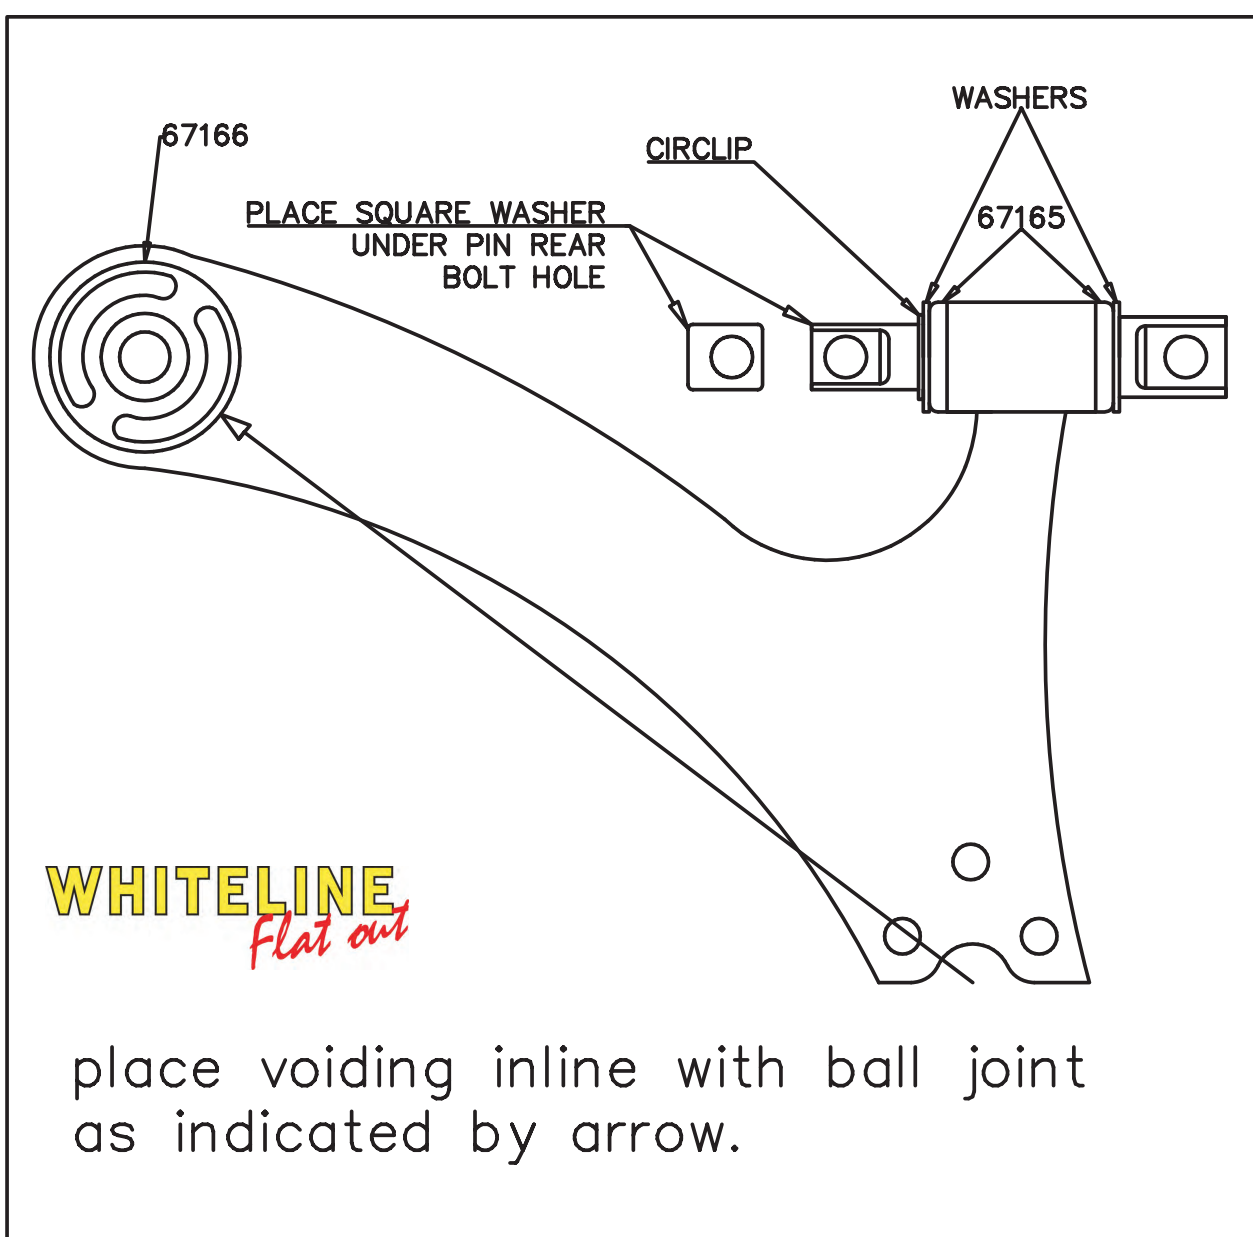

Installation Guide

Front lower Control Arm—Front & Rear Bush

Suits : Toyota Aurion GSV40R (06–0N)

: Toyota Camry ACV40 (06–0N)

(Always refer to the current catalogue for complete application listings).

N.B. This install guide should be used in conjunction with the workshop manual.