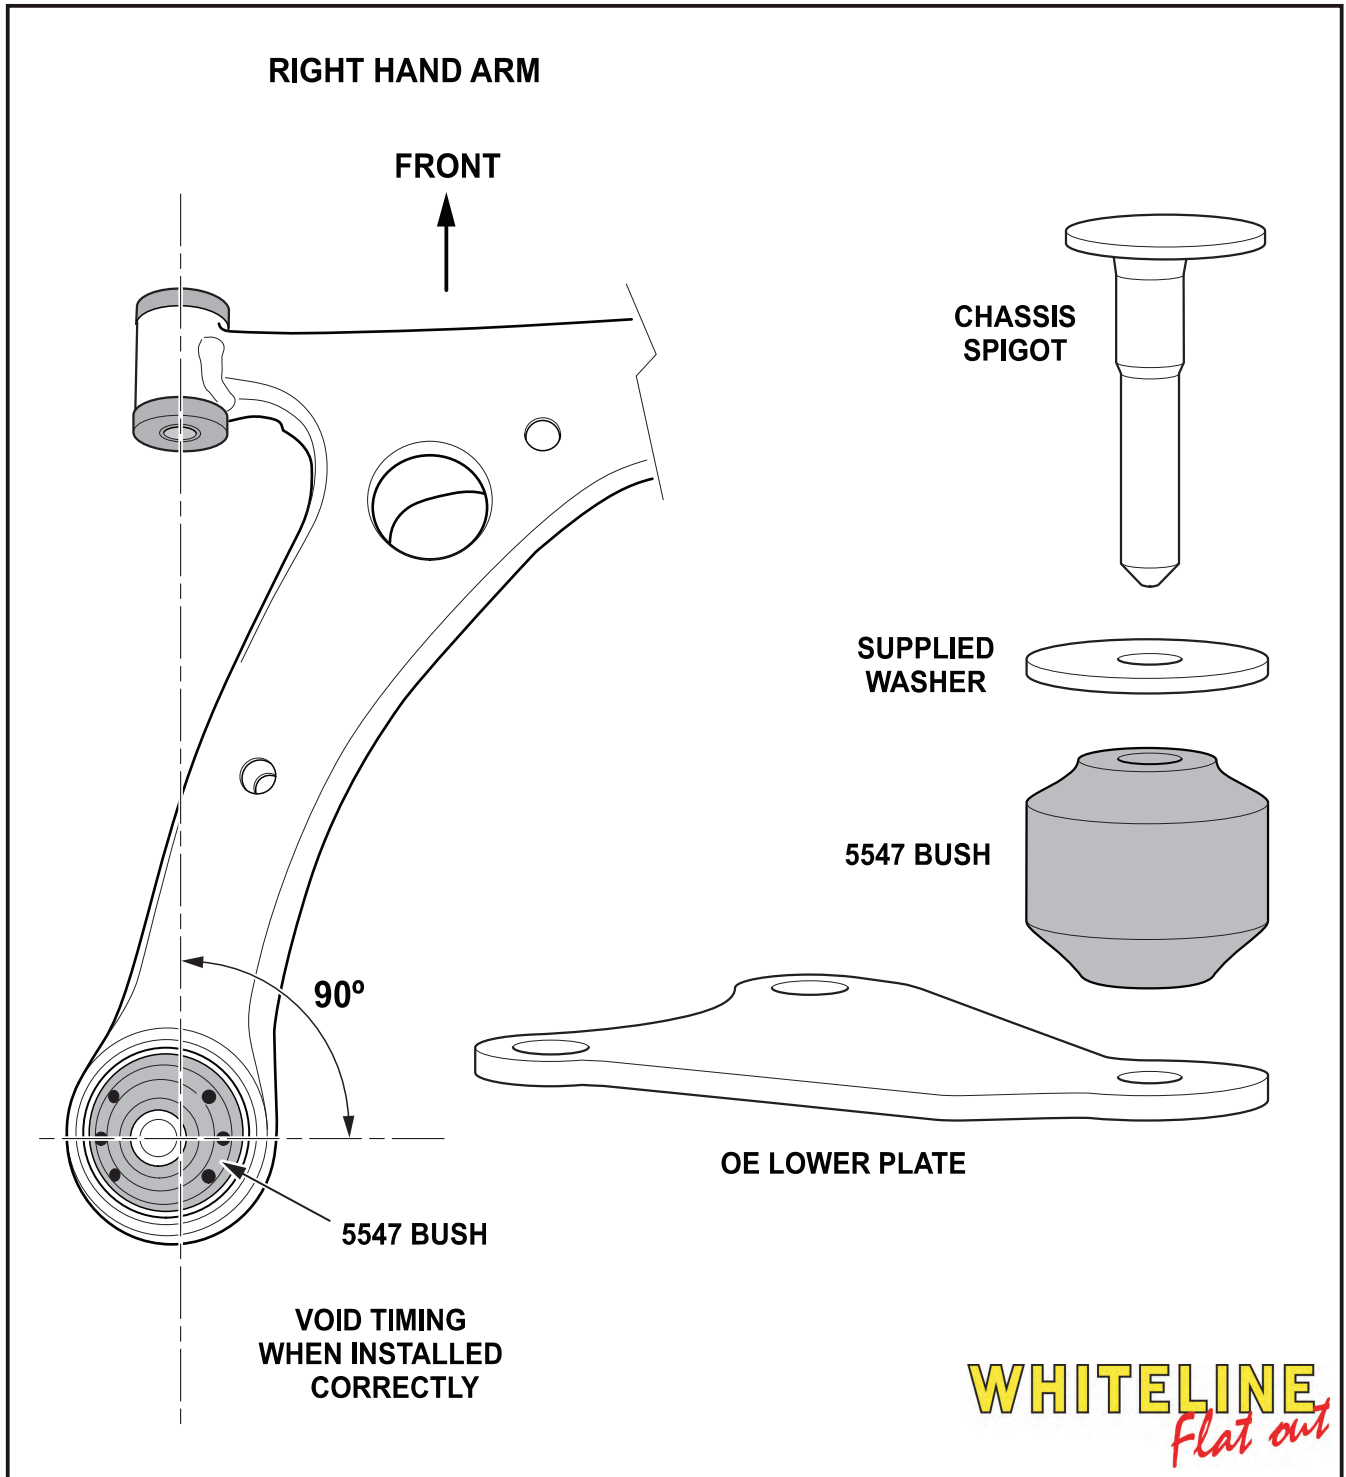

Installation Guide

Z5105

Front Lower Control Arm - Rear Bush

Suits: Subaru Impreza GH 08 - on, Liberty BL Sedan,
BP Wagon 9/03 - on, Outback BP 04 - 06

(Always refer to the current catalogue for complete application listings)

N.B: These instructions should be used in conjunction with the workshop manual.

N.B: It is recommended that a licenced workshop or trades person carry out the above procedure and that workshop manual and relevant safety procedures are followed in addition to the above.