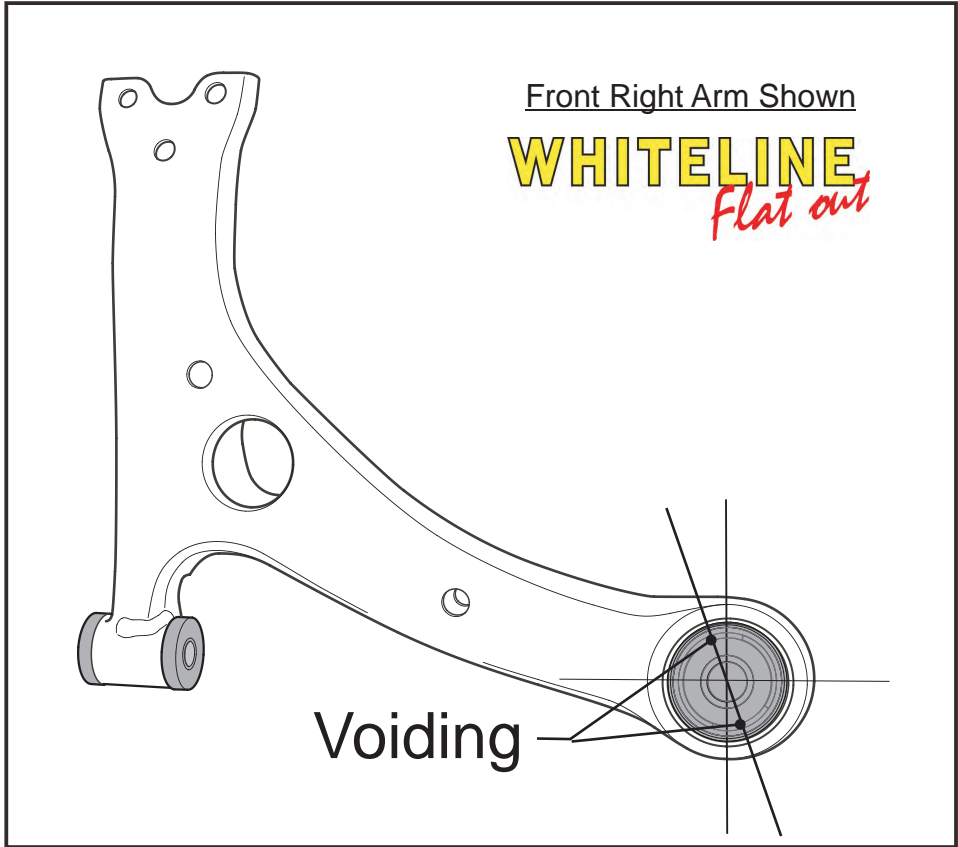

Installation Guide

Front Lower Control Arm Rear Bush

Z5102
Rev. A

Suits: Toyota Corolla & Prius

(Always refer to the current catalogue for complete application listings)

N.B: This installation guide should be used in conjunction with the workshop manual.