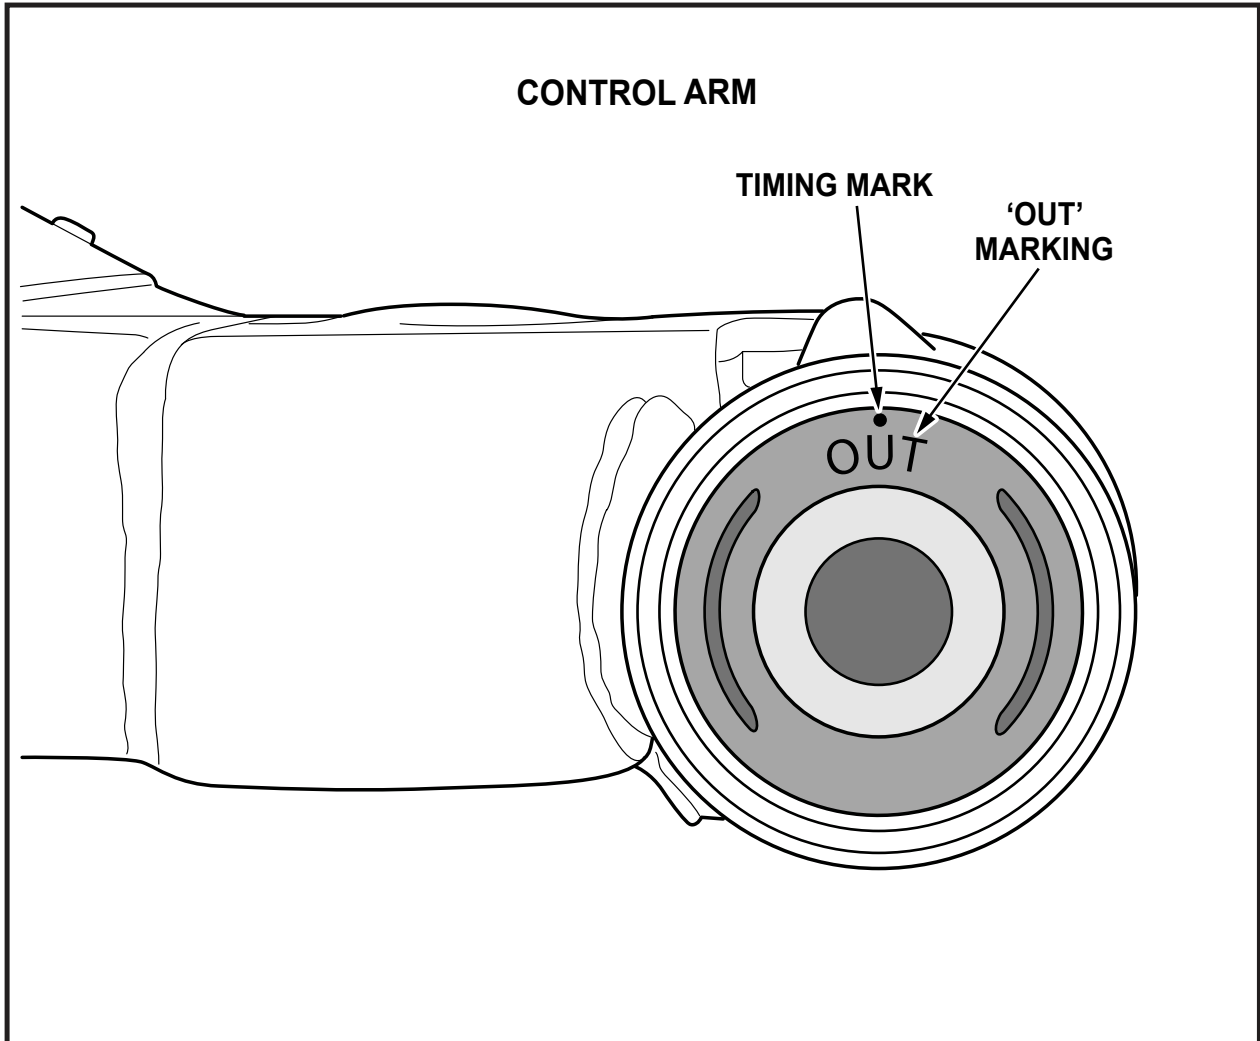

Installation Guide

Front Lower Control Arm Bush

Z 5084

Suits: Nissan D40 Navara 12/05 - on

(Always refer to the current catalogue for complete application listings)

N.B: These instructions should be used in conjunction with the workshop manual.

Press bush into eye with timing mark toward top of arm and 'OUT' marking facing away from centre of arm as shown.

N.B: It is recommended that a licenced workshop or trades person carry out the above procedure and that workshop manual and relevant safety procedures are followed in addition to the above.