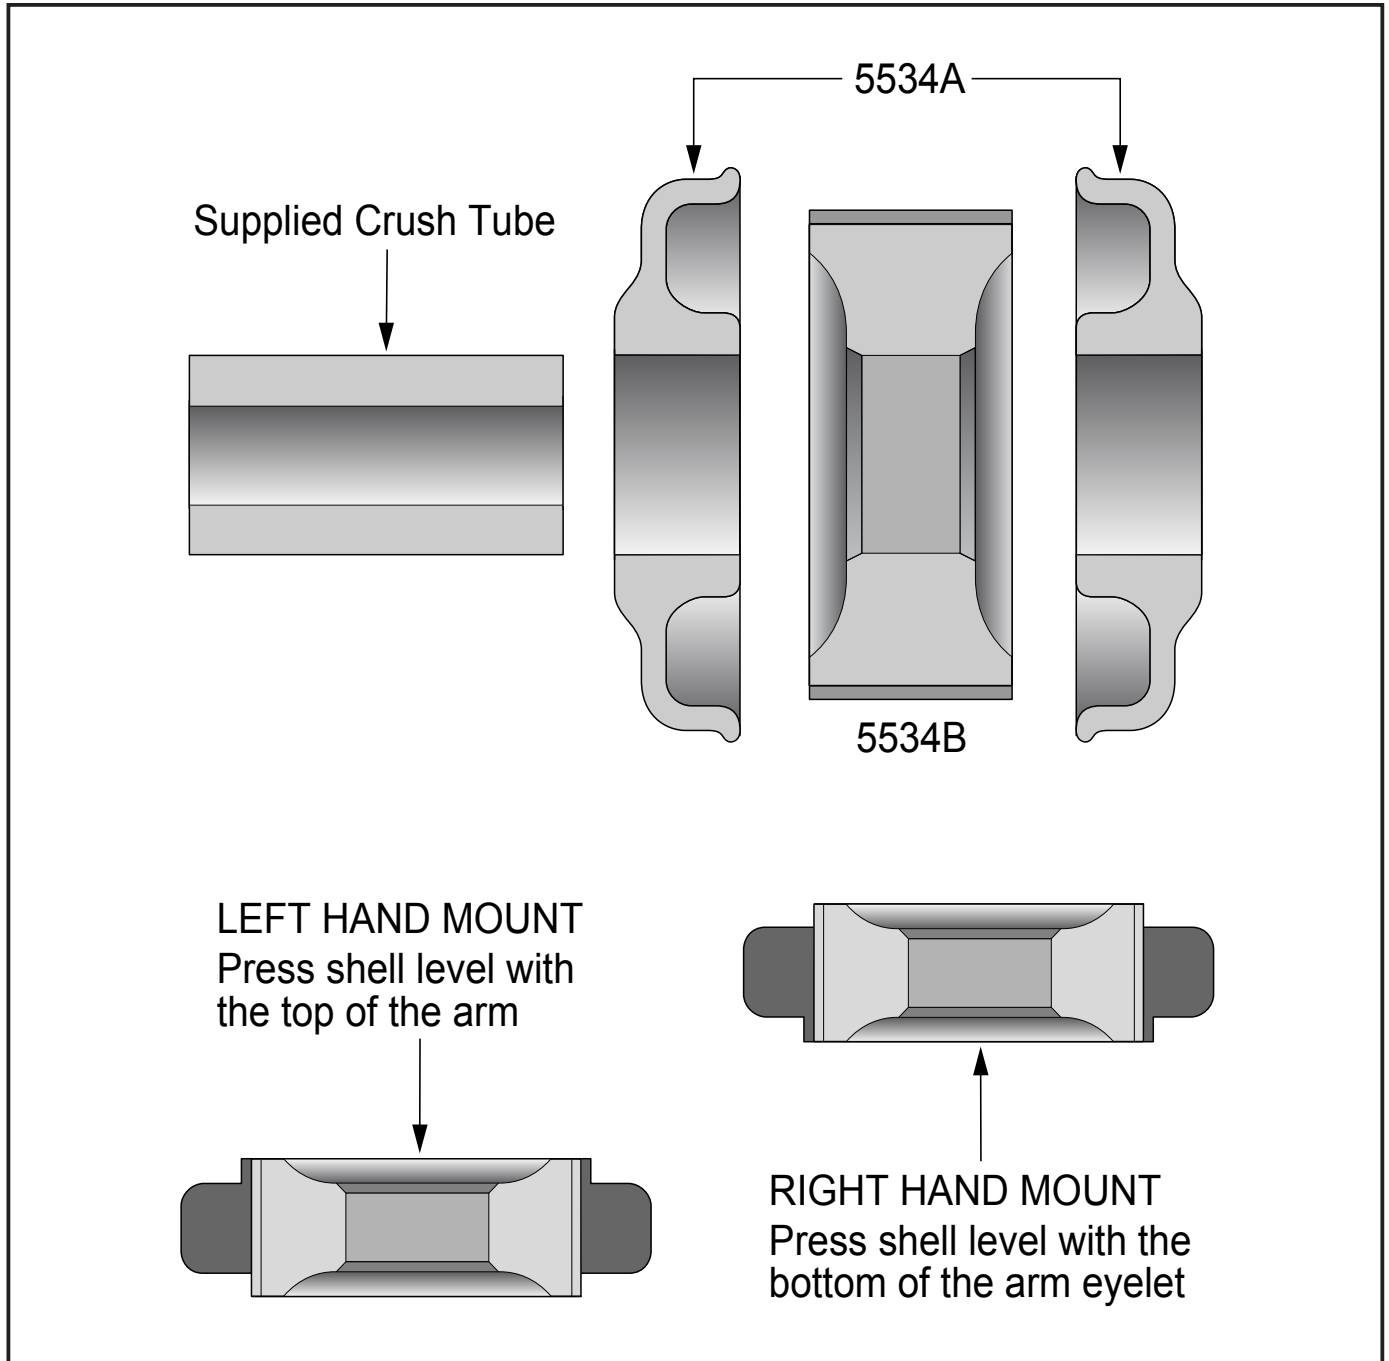

## Front Lower Control Arm Rear Bush

Suits: Daewoo Kalos T200 - 03/04, Holden Barina TK - 05 on

*(Always refer to the current catalogue for complete application listings)*

**N.B:** This installation guide should be used in conjunction with the workshop manual.  
All fastener torque settings should be adhered to.