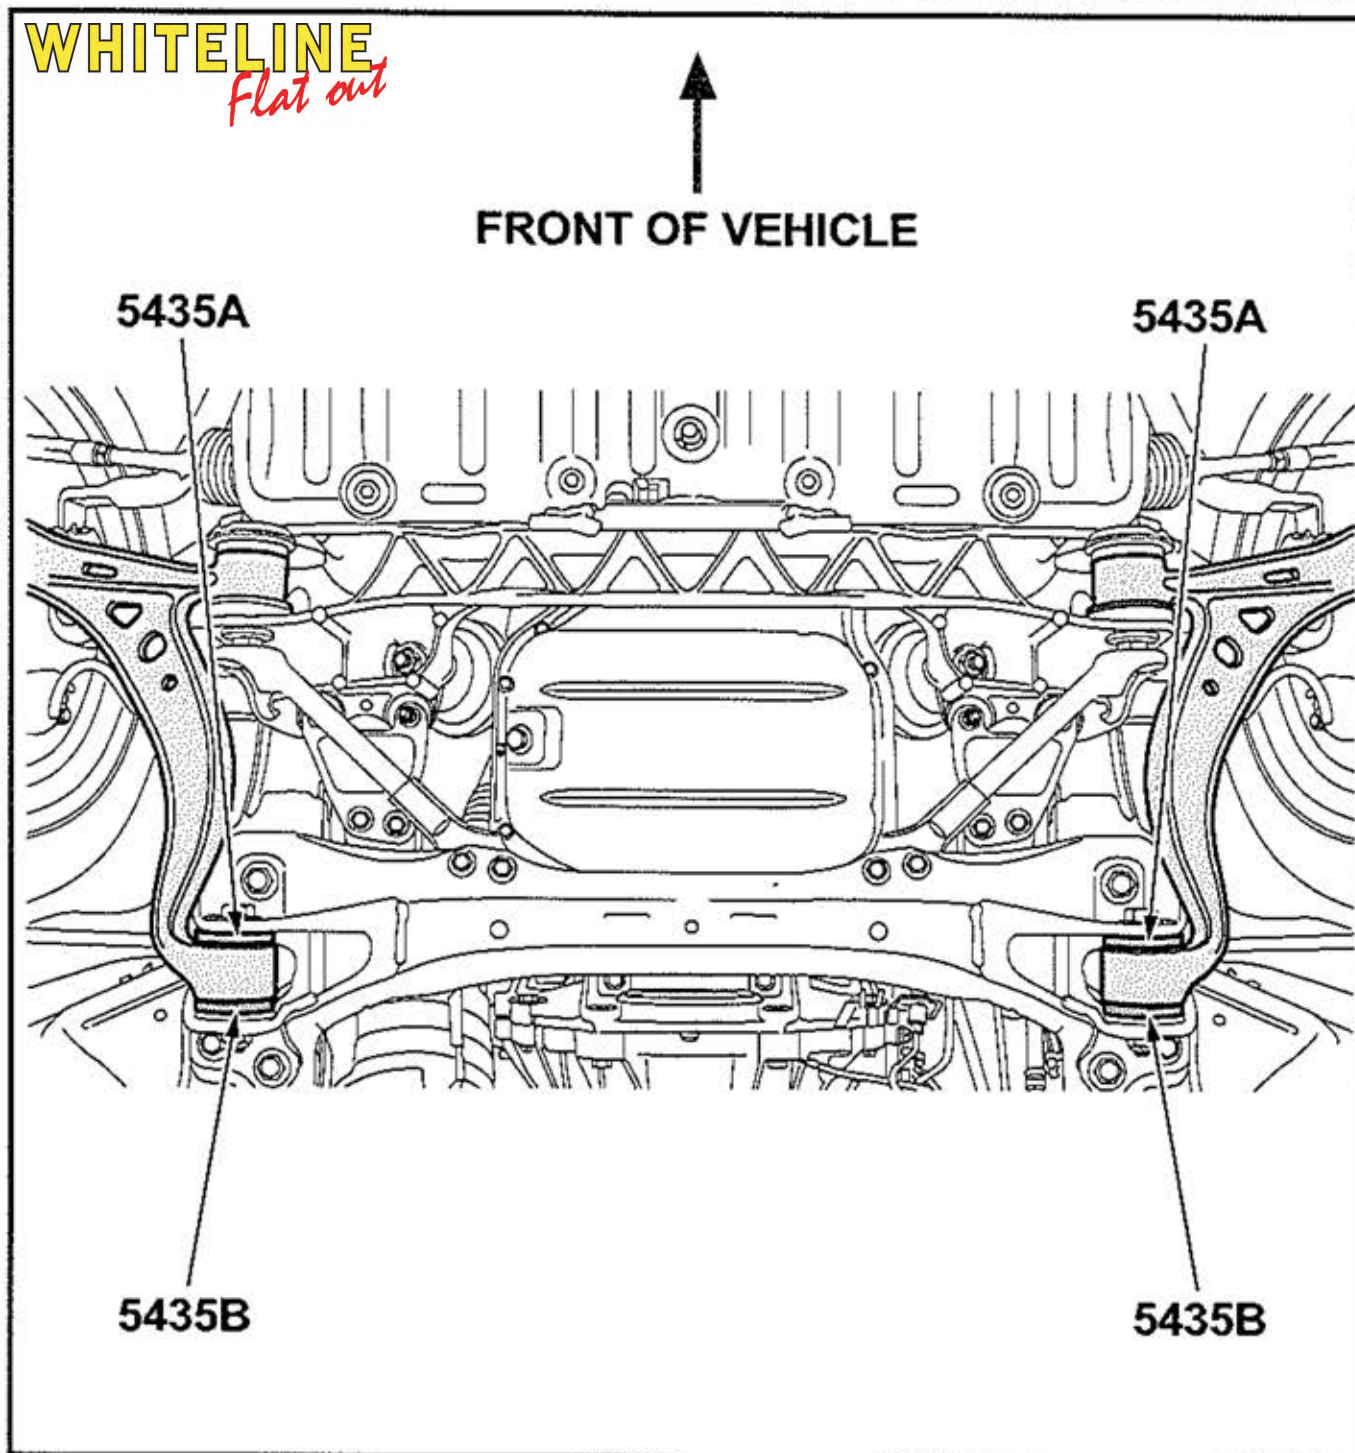

Installation Guide

Z5091

Front Lower Control Arm Rear Bush 54.8 mm OD

Suits: Lexus Soarer SC400, CS400 UZZ30, 31, 32 - 1/90 - 97
Toyota Supra JZA80 - 1994 - on

(Always refer to the current catalogue for complete application listings)

N.B: These instructions should be used in conjunction with the workshop manual.

N.B: It is recommended that a licenced workshop or trades person carry out the above procedure and that workshop manual and relevant safety procedures are followed in addition to the above.