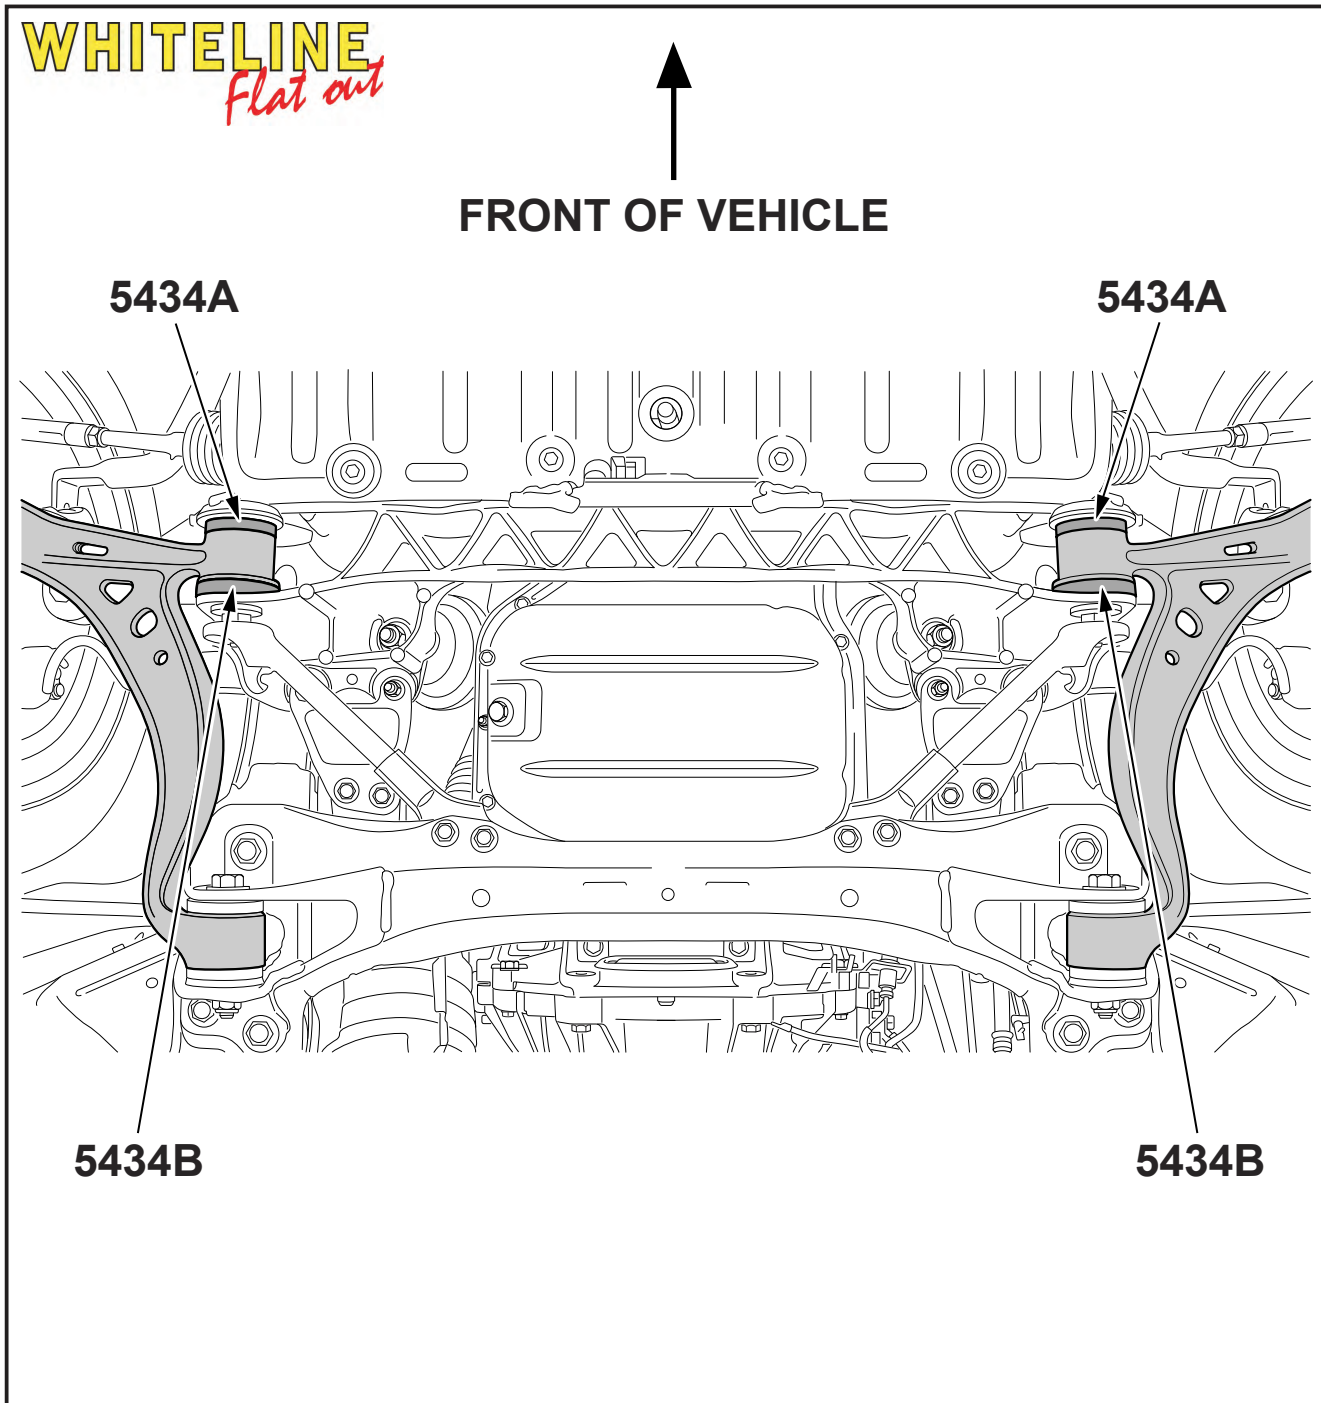

Installation Guide

Z5089

Front Lower Control Arm Front Bush 49.5mm OD

Suits: Lexus Soarer SC400, CS400, UZZ30/31/32 - 1/90 - 97

Toyota MR2 AW11, SW20 - 1987 - 8/99

Toyota Supra JZA80 - 1994 - on

(Always refer to the current catalogue for complete application listings)

N.B: These instructions should be used in conjunction with the workshop manual.

N.B: It is recommended that a licenced workshop or trades person carry out the above procedure and that workshop manual and relevant safety procedures are followed in addition to the above.