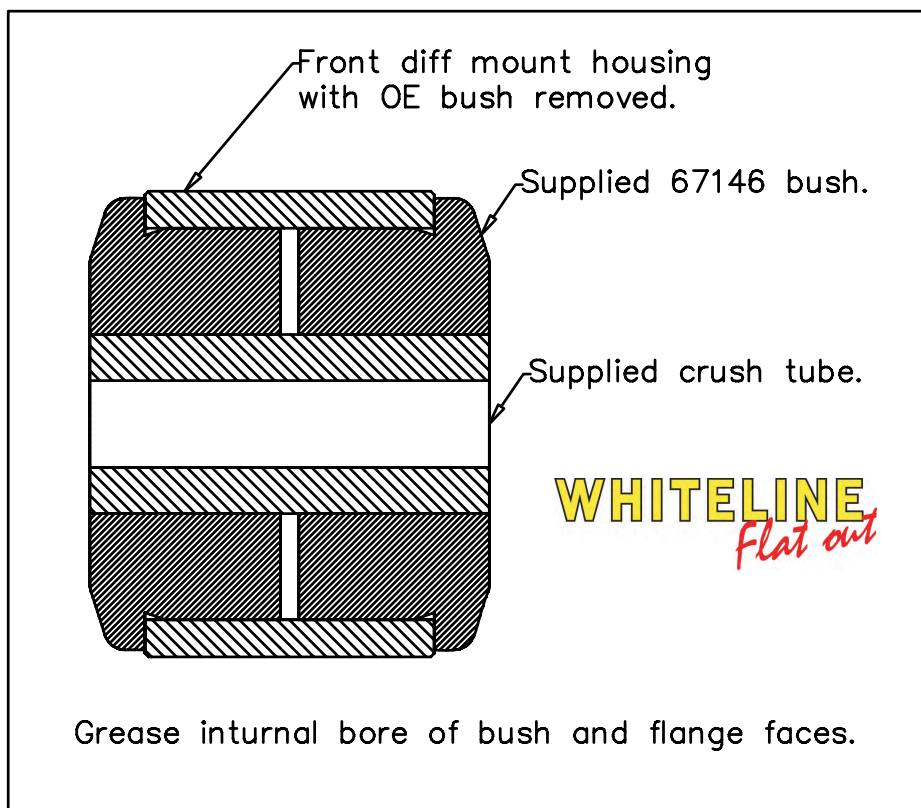

Installation Guide

Rear Differential – Front Mount

1. Suits : Subaru Forester SH MY08–09 08–On inc turbo
   : Subaru Impreza (MY08) STi GR 02/08–on turbo excl WRX
   : Subaru Impreza (MY08) WRX GH 10/07–on turbo awd
   : Subaru Legacy BL,BP 09/03–08 all
   : Subaru Liberty BL,BP 09/03–08 all

(Always refer to the current catalogue for complete application listings).

N.B.This install guide should be used in conjunction with the workshop manual.

N.B. It is recommended that a licenced workshop or trades person carry out the above procedure and that workshop manual and relevant safety procedures are followed in addition to the above.