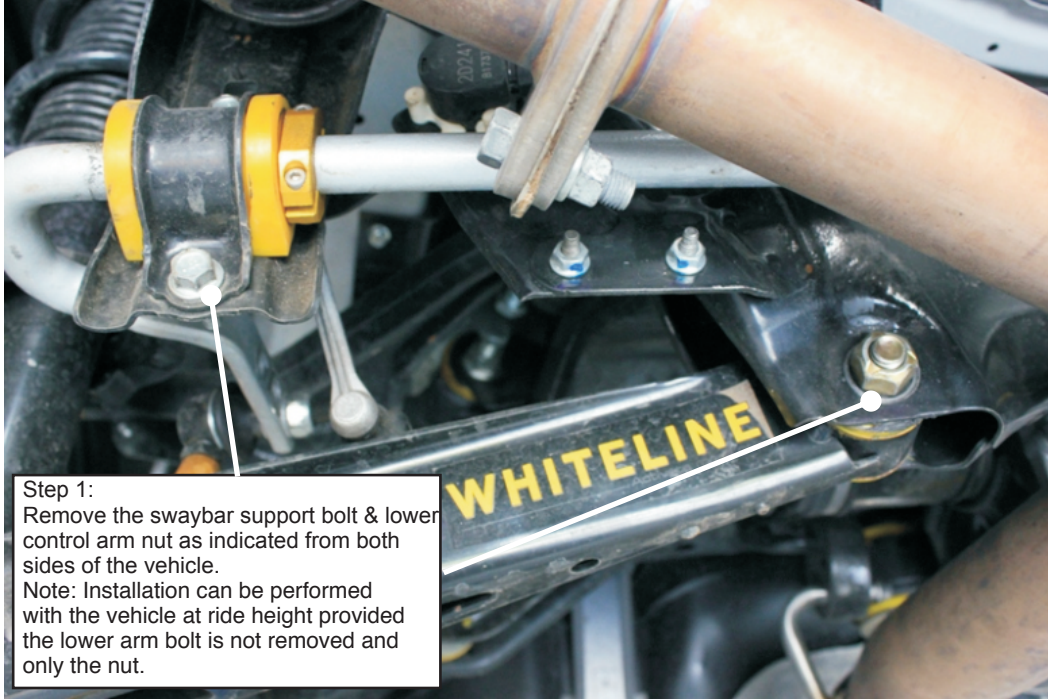

Suits: Subaru BRZ , Toyota GT-86 & Scion FR-S
(Always refer to the current catalogue for complete application listings)

N.B: This installation guide should be used in conjunction with the workshop manual.