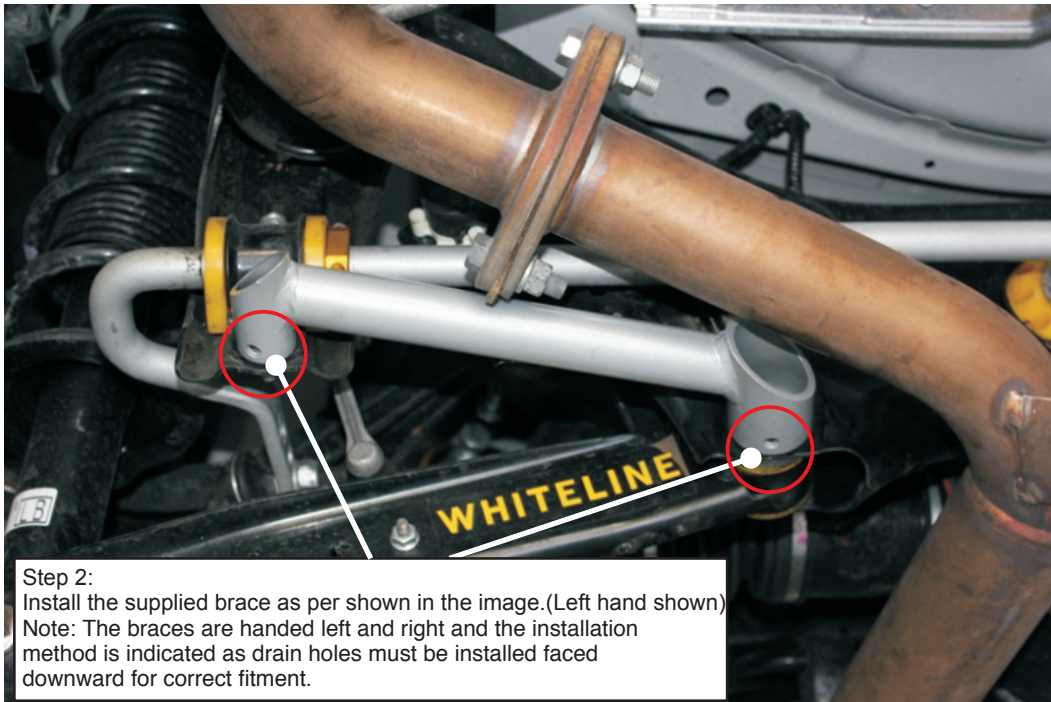

Suits: Subaru BRZ , Toyota GT-86 & Scion FR-S
(Always refer to the current catalogue for complete application listings)

N.B: This installation guide should be used in conjunction with the workshop manual.