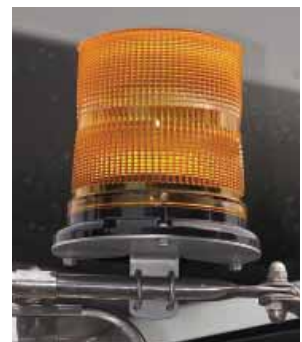

MIRROR15/20

Stainless Steel U-Bolt Mount for Existing “West Coast” Style Side Mirror Brackets

MIRROR15/20 “WEST COAST” STEEL U-BOLT MOUNT

Two rugged, stainless steel mounting adapters let you choose from a wide range of Whelen Class 1 beacons for the first class performance you require.

FEATURES

- Easily mounts to vehicles existing side mirror brackets.
- Two models available for mounting Whelen Model 1500, L51, L52, L53, 2000, 2500, L21 and L22 Series beacons (beacons purchased separately).
- Weather resistant stainless steel U-bolts and hardware provide heavy-duty service.
- Unobstructed warning light is visible around truck body and payload.
- Lights are placed high and above the driver's line of sight.

MODELS

MIRROR15: For 1500, L51, L52 and L53 Series Whelen Beacons

MIRROR20: For 2000, 2500, L21 and L22 Series Whelen Beacons

Shown (top to bottom) are the 2000 High, L53, L21 Low and L22 High beacons securely mounted on vehicle's "West Coast" style mirror mount.