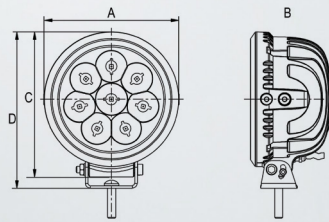

ULTRA

IP LED AUXILIARY LIGHT / POWER OUTPUT: 80 WATTS

- Dimensions: 6.5" Round
- 10W Cree LED chips
- Dust and moisture resistant lens
- Raw Lumens: 7,200
- Die-cast aluminum housing
- Pivoting base mount bracket
- Includes mounting hardware and pigtail connector
- Limited lifetime warranty
- Available in Flood or Spot beam

PART NO.	POWER OUTPUT	BEAM TYPE	LEDS	FACE SIZE	AMP DRAW 12V	RAW LUMENS	BEAM DISTANCE	OPERATING VOLTAGE
09-12010A	80	Spot	8 x 10W Cree	6.5"	6.5	7200	1878	9V-30V
09-12010B	80	Flood	8 x 10W Cree	6.5"	6.5	7200	627	9V-30V

A	B	C	D
6.5 in.	3.9 in.	7.0 in.	7.5 in.

PIGTAIL CONNECTOR