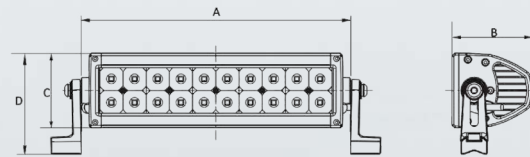

## HP LOW PROFILE DOUBLE ROW / POWER OUTPUT: 12 – 300 WATTS

- Face sizes available in 2", 4", 6", 10", 20", 30", 40" and 50" lengths
- 3W Osram LED chips
- 6063 extruded aluminum housing with die-cast ends
- Dust and moisture resistant lens
- GORE® pressure equalizing vent
- Raw Lumens: 1,500 – 23,000
- Includes wiring harness with connector, switch, relay and in-line fuse and mounting hardware
- Limited lifetime warranty
- Available in Flood or Flex beam

Performance2X LED Light Bar - Flex Beam

MODEL	A	B	C	D
09-12230-4	3.6 in.	3.5 in.	3.2 in.	4.4 in.
09-12230-8	5.6 in.	3.5 in.	3.2 in.	4.4 in.
09-12230-12	7.6 in.	3.5 in.	3.2 in.	4.4 in.
09-12230-20	11.7 in.	3.5 in.	3.2 in.	4.4 in.
09-12230-40	21.7 in.	3.5 in.	3.2 in.	4.4 in.
09-12230-60	31.7 in.	3.5 in.	3.2 in.	4.4 in.
09-12230-80	41.8 in.	3.5 in.	3.2 in.	4.4 in.
09-12230-100	51.8 in.	3.5 in.	3.2 in.	4.4 in.

PART NO.	POWER OUTPUT	BEAM TYPE	LEDS	FACE SIZE	AMP DRAW 12V	RAW LUMENS	BEAM DISTANCE	OPERATING VOLTAGE
09-12230-4F	12	Flood	4 x 3W Osram	2"	0.9	1500	820	9V-30V
09-12230-4S	12	Flex	4 x 3W Osram	2"	0.9	1500	2250	9V-30V
09-12230-8F	24	Flood	8 x 3W Osram	4"	1.6	3000	950	9V-30V
09-12230-8S	24	Flex	8 x 3W Osram	4"	1.6	3000	2610	9V-30V
09-12230-12F	36	Flood	12 x 3W Osram	6"	2.0	4500	1058	9V-30V
09-12230-12S	36	Flex	12 x 3W Osram	6"	2.0	4500	2850	9V-30V
09-12230-20F	60	Flood	20 x 3W Osram	10"	3.4	5700	1425	9V-30V
09-12230-20S	60	Flex	20 x 3W Osram	10"	3.4	5700	3775	9V-30V
09-12230-40F	120	Flood	40 x 3W Osram	20"	6.8	9200	1880	9V-30V
09-12230-40S	120	Flex	40 x 3W Osram	20"	6.8	9200	4950	9V-30V
09-12230-60F	180	Flood	60 x 3W Osram	30"	10.2	13800	2470	9V-30V
09-12230-60S	180	Flex	60 x 3W Osram	30"	10.2	13800	6425	9V-30V
09-12230-80F	240	Flood	80 x 3W Osram	40"	14.9	18400	2880	9V-30V
09-12230-80S	240	Flex	80 x 3W Osram	40"	14.9	18400	7345	9V-30V
09-12230-100F	300	Flood	100 x 3W Osram	50"	18.3	23000	3165	9V-30V
09-12230-100S	300	Flex	100 x 3W Osram	50"	18.3	23000	7920	9V-30V