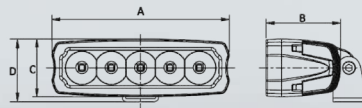

## EF SINGLE ROW / POWER OUTPUT: 15 WATTS

- Dimensions: 5.5" x 1.8"
- 3W Epistar LED chips
- Dust and moisture resistant lens
- Compact light ideal for ATVs
- Raw Lumens: 1,850
- Pivoting base mount bracket
- Includes mounting hardware and pigtail connector
- Limited lifetime warranty
- Available in Flex beam

## FUSION5 PAIR PACK — SET OF 2

- Set of (2) Fusion5 LED lights
- Wiring harness with connectors, switch and in-line fuse

**PAIR PACK  
AVAILABLE**

PART NO. SINGLE	PART NO. PAIR PACK	POWER OUTPUT	BEAM TYPE	LEDS	FACE SIZE	AMP DRAW 12V	RAW LUMENS	BEAM DISTANCE	OPERATING VOLTAGE
09-12232	09-12232-PR	15	Flex	5 x 3W Epistar	5.5"	0.5	1850	250	9V-30V

### — BEAM PATTERN —

A	B	C	D
5.5 in.	2.3 in.	1.8 in.	1.9 in.

PIGTAIL CONNECTOR

**FUSION5  
PART NO. 09-12232-PR**

Shown on Contour Safari Bar  
Part No. 32-21015