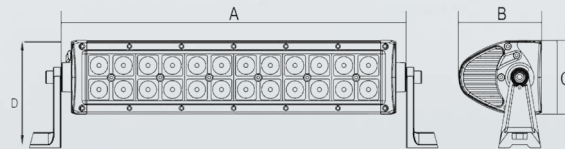

MODEL	A	B	C	D
09-13206	8.7 in.	3.4 in.	3.2 in.	4.9 in.
09-13212	12.7 in.	3.4 in.	3.2 in.	4.9 in.
09-13220	22.7 in.	3.4 in.	3.2 in.	4.9 in.
09-13230	32.7 in.	3.4 in.	3.2 in.	4.9 in.
09-13240	42.8 in.	3.4 in.	3.2 in.	4.9 in.
09-13250	49.8 in.	3.4 in.	3.2 in.	4.9 in.

PART NO.	POWER OUTPUT	BEAM TYPE	LEDS	FACE SIZE	AMP DRAW 12V	RAW LUMENS	BEAM DISTANCE	OPERATING VOLTAGE
09-13206C	36	Combo	12 x 3W Epistar	6"	4.5	2150	1050	10V-30V
09-13206S	36	Spot	12 x 3W Epistar	6"	4.5	2150	2650	10V-30V
09-13212C	72	Combo	24 x 3W Epistar	12"	7.8	3500	1025	10V-30V
09-13212S	72	Spot	24 x 3W Epistar	12"	7.8	3500	3075	10V-30V
09-13220C	120	Combo	40 x 3W Epistar	20"	10	6000	1235	10V-30V
09-13220S	120	Spot	40 x 3W Epistar	20"	10	6000	3210	10V-30V
09-13230C	180	Combo	60 x 3W Epistar	30"	15	10000	1580	10V-30V
09-13230S	180	Spot	60 x 3W Epistar	30"	15	10000	3960	10V-30V
09-13240C	240	Combo	80 x 3W Epistar	40"	18.2	14800	2480	10V-30V
09-13240S	240	Spot	80 x 3W Epistar	40"	18.2	14800	6950	10V-30V
09-13250C	280	Combo	100 x 3W Epistar	50"	20.5	19200	2865	10V-30V
09-13250S	280	Spot	100 x 3W Epistar	50"	20.5	19200	7520	10V-30V