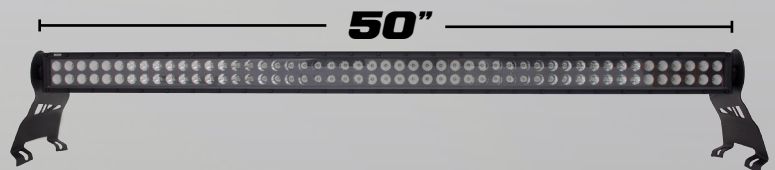

### B-FORCE OVERHEAD 50" LED KIT

50" DOUBLE ROW LED LIGHT BAR INCLUDED!

- Made of 12 gauge steel
- Kit includes B-Force 50" Double Row LED light bar, laser-cut mounting brackets, wiring harness and mounting hardware
- Brackets bolt beneath A-Pillar to prevent roof leaks
- Foam gaskets included to protect vehicle finish
- Upper exposed hardware is black plated stainless steel
- Combo beam provides both spot and flood beam reflectors
- U.S. Patent No. D783192S\*

\* Patent face plate for vehicle light fixture.

### LED SPECIFICATIONS

- 3W CREE LED Chips
- Power Output: 300 Watts
- Raw Lumens: 27,000

**FINISH:** TEXTURED BLACK

**MATERIAL:** STEEL

**LED LIGHTS:** LIMITED LIFETIME

**NOTE:** Professional installation is recommended. Drilling required.

MADE OF 12 GAUGE STEEL  
TEXTURED BLACK FINISH

POSSESS BOTH SPOT AND  
FLOOD BEAM REFLECTORS

WIRING HARNESS  
INCLUDED