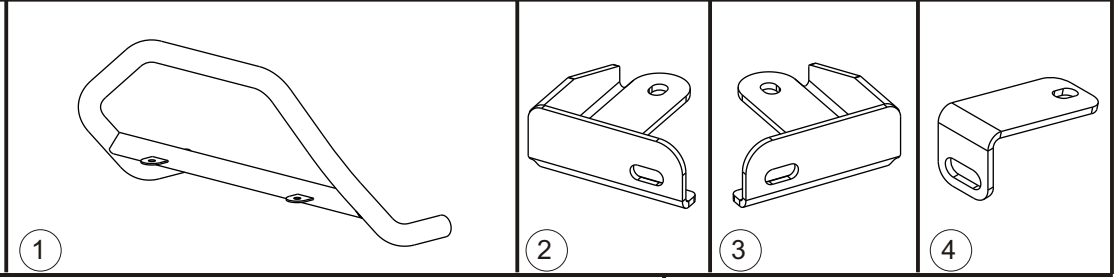

SIGNATURE OF QUALITY

INSTRUCTIONS

APPLICATION: 2007-09 HONDA CRV

AUTOMOTIVE PRODUCTS, INC.

SAFARI BAR ASSEMBLY

30-0000 30-0005

MOUNT KIT

30-1435

ITEM	QTY	CONTENTS	TOOLS
1	1	SAFARI BAR ASSEMBLY (PURCHASED SEPARATELY)	17MM SOCKET 13MM SOCKET 10MM SOCKET 3/4" SOCKET 3/4" WRENCH RATCHET TORQUE WRENCH UTILITY KNIFE FLAT SCREW DRIVER
2,3	2	BRACKET, PASSENGER (2) AND DRIVER (3)	
4	1	SUPPORT BRACE	
5	2	1/2-13 X 2.00" HEX HEAD BOLT	
6	2	1/2" FLAT WASHER	
7	2	1/2" LOCK WASHER	
8	1	M8-1.25 X 30MM HEX HEAD BOLT	
9	1	M8 FLAT WASHER	
10	1	M8 LOCK WASHER	
11	1	M8-1.25 EXTRUDED U-NUT	

- STEP 1. Remove the contents from box and check for damage. Verify all parts are present. Read instructions completely before beginning.
CAUTION: Wheels must be supported to support sub-frame to unibody to avoid misalignment for re-attachment.
- STEP 2. Remove factory shield by removing two 6mm bolts and eleven push type fasteners. Four push type fasteners will be visible from the front of the vehicle, two will be in each wheel-well, and the remaining three will be underneath the vehicle.
- STEP 3. Trim factory shield using templates and re-install.
- STEP 4. Remove two factory 14mm bolts. **SEE FIGURE 1.**
- STEP 5. Determine passenger and driver brackets.
- STEP 6. Install support brace on passenger side as shown. Attach passenger bracket using the factory 14mm bolt. **SEE FIGURE 1.**
- STEP 7. Repeat bracket installation for driver side. **NOTE:** There is not a brace on the driver side.
- STEP 8. Attach Safari Bar to brackets using 1/2" fasteners. **SEE FIGURE 1.**