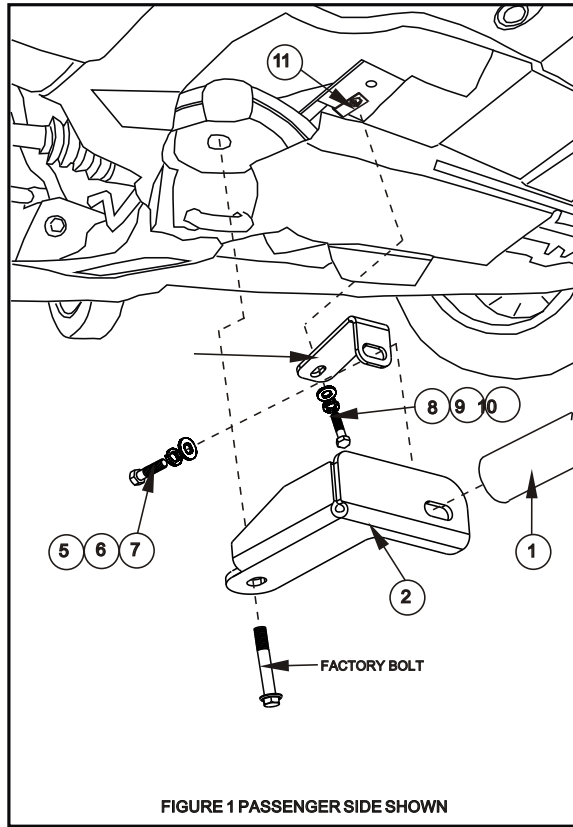

FIGURE 1 PASSENGER SIDE SHOWN

AUTOMOTIVE PRODUCTS, INC.

Thank You for choosing Westin products.

À Á Â Ã Ä Å Æ Ç È É Ê Ë Ì Í Î Ï Ñ Ò Ó Ô Õ Ö × Ø Ù Ú Û Ü Ý Þ à á â ã ä å æ ç è é ê ë ì í î ï ð ñ ò ó ô õ ö × ø ù ú û ü ý þ ÿ