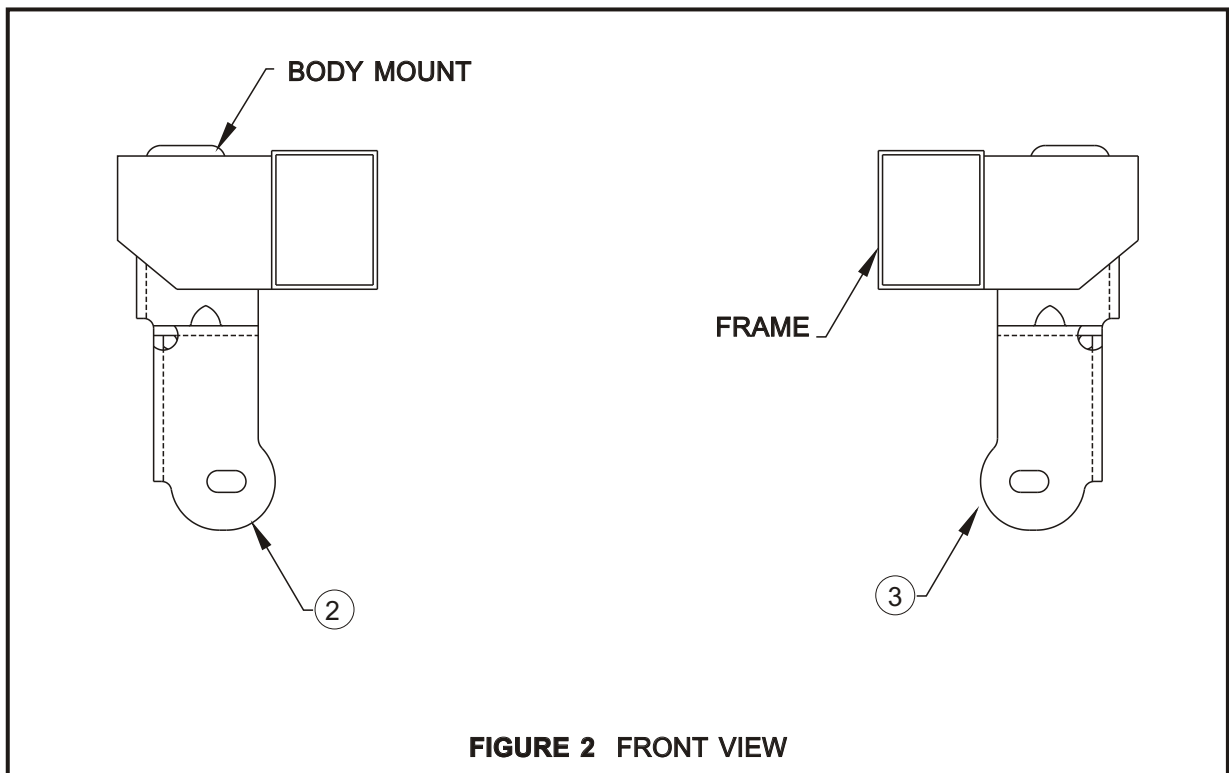

FIGURE 2 FRONT VIEW

AUTOMOTIVE PRODUCTS, INC.

Thank You for choosing Westin products.

Shop for quality Westin products on our website.

Buy grille guards and bull bars in our online store.