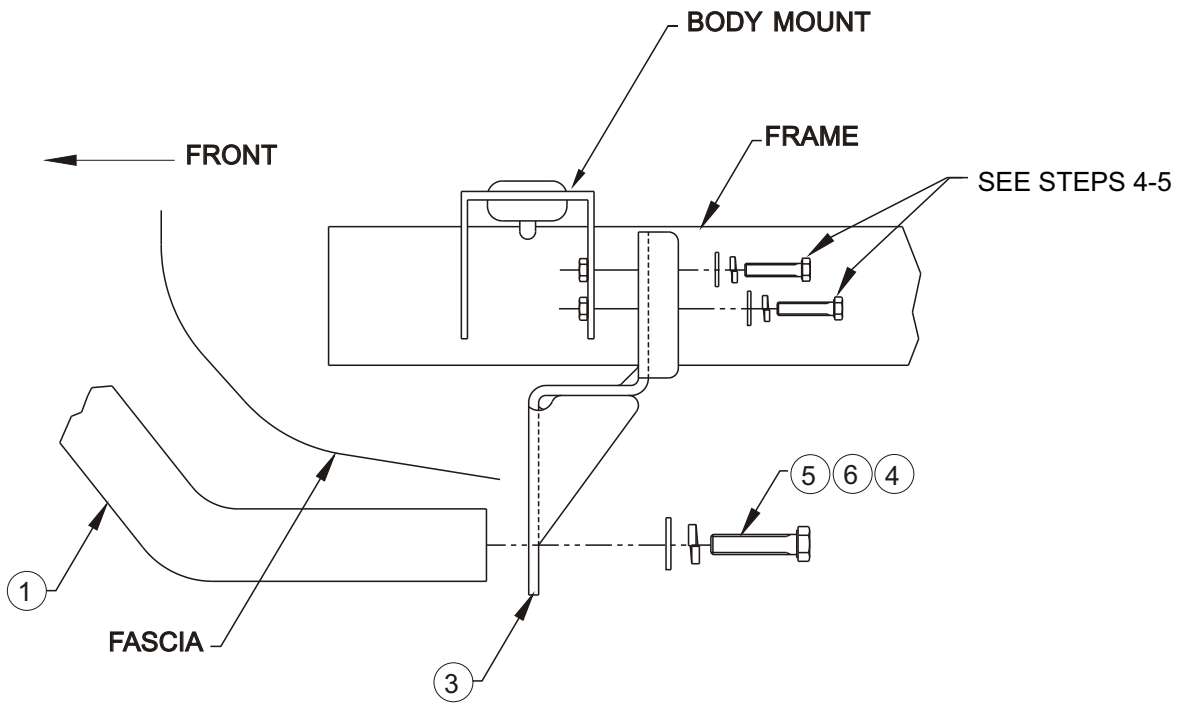

FIGURE 1 INSTALLATION VIEW OF DRIVER SIDE SHOWN, PASSENGER SIDE OPPOSITE