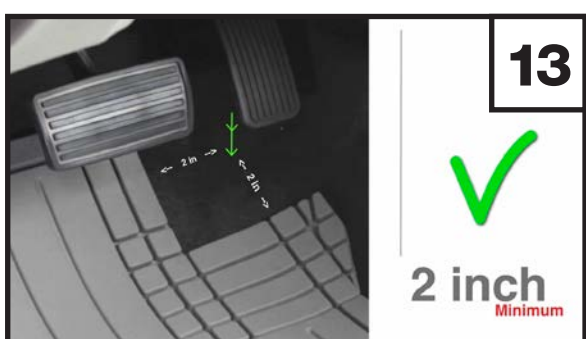

WeatherTech®

AVM® All Vehicle [Mats](#) Installation Instructions

2 inch
Minimum