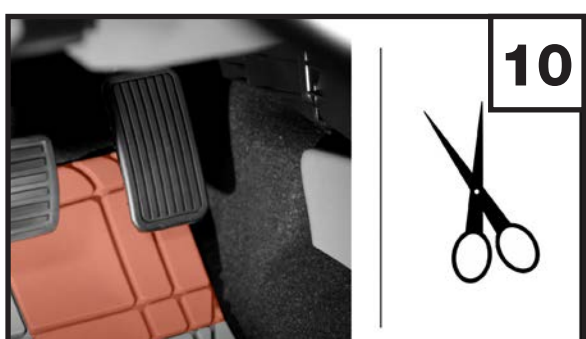

WeatherTech®

AVM® All Vehicle [Mats](#) Installation Instructions

2 inch
Minimum