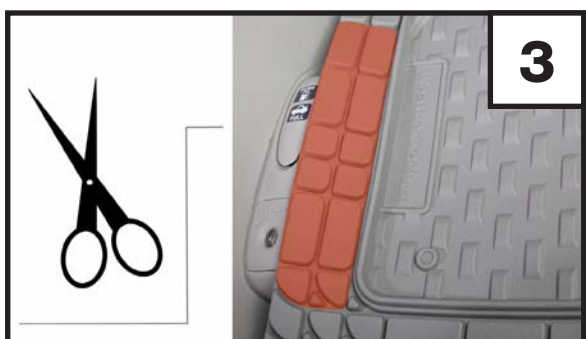

WeatherTech®

AVM® All Vehicle [Mats](#) Installation Instructions

2 inch
Minimum