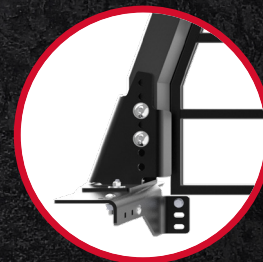

**WHEREVER THE JOB TAKES YOU,
WE'RE RIGHT BEHIND YOU.**

ALUMINUM HEADACHE RACKS

UNIVERSAL FIT

Easily installs on full size pickup makes and models

DURABLE

Corrosion-resistant aluminum to protect against even the harshest weather conditions

VERSATILITY

Height adjustment at roof height or taller for clearance

Visit WEATHERGUARD.COM for more information

GM8021 ©2023 Werner Co. 10/23

Light brackets, attachment points and cargo stops accessories available for added functionality

Installation brackets included with the rack

Armor Tuf® Powder Coat finish ensures years of dependability

Open Frame

Half Bar

Louvered

Hex

ACCESSORIES (NOT INCLUDED)

Side Light Bracket