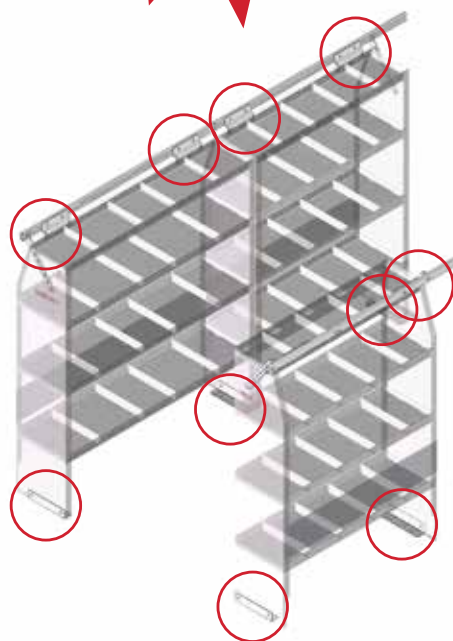

VAN MOUNTING KITS

Compact Van Mounting Kits

NEW!

- **Faster installation with reduced risk of damage to vehicle during shelving installation**
- **Heavy gauge steel mounting plates distribute shelf load and provides secure mounting to van interior**
- **Mounts to reinforced weld nuts for seat belt and cargo tie downs or install blind fasteners in existing holes**
- **Driver's side and Passenger side Mounting Kits include mounting plates and hardware to install a 36" and a 28" wide shelf unit along the inside wall of the van**
- **Rear Mounting Kits include mounting plates and hardware to install two 36" wide shelf units over the wheel wells in the rear of the van**

*Launching March 2018

NEW!

weather guard

VAN MOUNTING KITS

Full-size Van Mounting Kits

**AVAILABLE
FEBRUARY
2018**

- **Upper mounting rail distributes shelf load and provides flexible shelving mounting locations**
- **More secure and easier installation**
- **No floor rail to interfere with storing wide or bulky items under the shelf**
- **Kits include upper rails, mounting plates and hardware for two shelves mounted on driver's side and one shelf on passenger side**