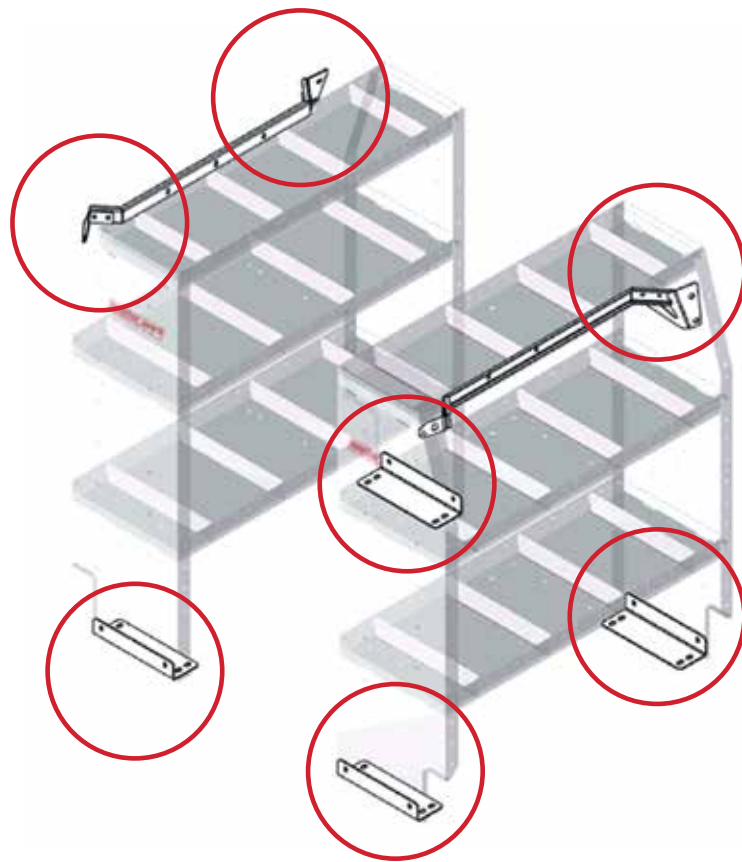

VAN MOUNTING KITS

Compact Van Mounting Kits

NEW!

- **Faster installation with reduced risk of damage to vehicle during shelving installation**
- **Heavy gauge steel mounting plates distribute shelf load and provides secure mounting to van interior**
- **Mounts to reinforced weld nuts for seat belt and cargo tie downs or install blind fasteners in existing holes**
- **Driver's side and Passenger side Mounting Kits include mounting plates and hardware to install a 36" and a 28" wide shelf unit along the inside wall of the van**
- **Rear Mounting Kits include mounting plates and hardware to install two 36" wide shelf units over the wheel wells in the rear of the van**

COMPACT VAN MOUNTING KITS

Model	Description	Vehicle
975106-3-01	Transit Connect LWB Driver's Side Mounting Kit*	2014-2018 Transit Connect 120" wheelbase
975107-3-01	Transit Connect LWB Passenger Side Mounting Kit*	2014-2018 Transit Connect 120" wheelbase
9751-3-01	Transit Connect Rear Mounting Kit	2014-2018 Transit Connect 120" wheelbase
975205-3-01	Promaster City Passenger Side Mounting Kit*	2015-2018 PROMASTER CITY
975206-3-01	Promaster City Driver's Side Mounting Kit*	2015-2018 PROMASTER CITY
9752-3-01	Promaster City Rear Mounting Kit	2015-2018 PROMASTER CITY
975403-3-01	NV200/ City Express Driver's Side Mounting Kit*	2014-2018 City Express/NV200
975404-3-01	NV200/ City Express Passenger Side Mounting Kit*	2014-2018 City Express/NV200
9754-3-01	NV200/ City Express Rear Mounting Kit	2014-2018 City Express/NV200

*Launching March 2018

NEW!

weather guard

VAN MOUNTING KITS

Full-size Van Mounting Kits

**AVAILABLE
FEBRUARY
2018**

- **Upper mounting rail distributes shelf load and provides flexible shelving mounting locations**
- **More secure and easier installation**
- **No floor rail to interfere with storing wide or bulky items under the shelf**
- **Kits include upper rails, mounting plates and hardware for two shelves mounted on driver's side and one shelf on passenger side**