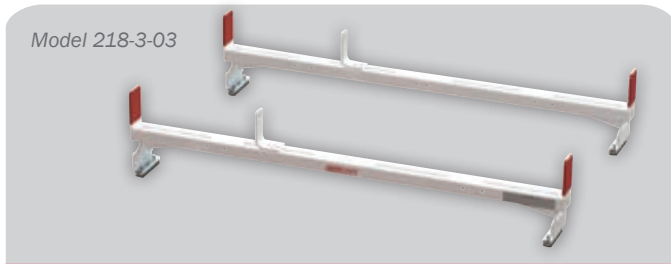

Bulkhead for Mercedes Metris Van

Window bulkheads offer unobstructed visibility of the cargo area, side door, and rear door. Maximizes comfort in the passenger area. Lightweight mesh bulkheads deliver full driver and cargo protection.

MODEL	DESCRIPTION	WEIGHT
96113-3-01	Mercedes Metris Mesh Bulkhead	69 lbs.
96513-3-01	Mercedes Metris Window Bulkhead	69 lbs.

Model 96113-3-01

Model 96513-3-01

Mercedes Metris No-Drill Shelving Mounting Kit

Faster, easier, more secure installation. No-drill shelving mounting kit to install two 42" wide shelf units and one 36" wide shelf unit in a Metris.

MODEL	NO. OF BRACKETS	WEIGHT
9753-3-01	9	12 lbs.

CHOOSE YOUR METRIS VAN RACK AND ACCESSORY CROSS MEMBERS

Quick Clamp Racks for Mercedes Metris Vans

MODEL	DETAILS	WEIGHT
223-3-03	60" Single Quick Clamp Rack - Curb Side Only	44 lbs.
224-3-03	60" Dual Quick Clamp Rack	54 lbs.
225-3-03	60" Quick Clamp Accessory Cross Member	16 lbs.