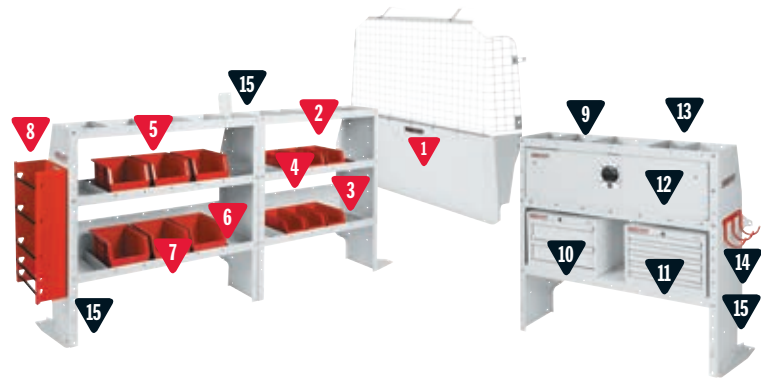

Electrical Package Package, Metris 600-8354

MODEL	DESCRIPTION	QUANTITY
1	96113-3-01 Bulkhead, Mercedes Metris, Mesh	1
2	9353-3-03 Adjustable 3 Shelf Unit, 36" x 44" x 13½"	1
3	9603-3-02 Accessory Back Panel, 36" x 7¾"	1
4	9858-7-01 REDZONE Small Bin Set 13"	1
5	9354-3-03 Adjustable 3 Shelf Unit, 42" x 44" x 13½"	1
6	9604-3-02 Accessory Back Panel, 42" x 7-3/4"	1
7	9859-7-01 REDZONE Medium Bin Set 13"	1
8	9882-7-01 REDZONE Wire Spool Holder End Mount	1
9	9354-3-03 Adjustable 3 Shelf Unit, 42" x 44" x 13½"	1
10	9912-3-02 2 Drawer Cabinet 16" x 14" x 12"	1
11	9914-3-02 4 Drawer Cabinet 16" x 14" x 12"	1
12	9504-3-01 Shelf Door, 42"	1
13	9604-3-01 Accessory Back Panel, 42" x 14½"	1
14	9893-7-01 REDZONE 3 hook cord or tool holder	1
15	9753-3-01 Mercedes Metris Shelf Mounting Kit	1