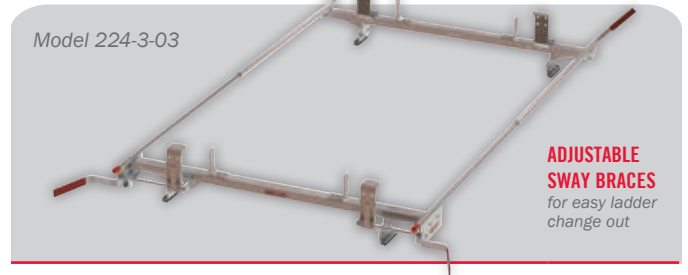

Bulkhead for Mercedes Metris Van

Window bulkheads offer unobstructed visibility of the cargo area, side door, and rear door. Maximizes comfort in the passenger area. Lightweight mesh bulkheads deliver full driver and cargo protection.

MODEL	DESCRIPTION	WEIGHT
96113-3-01	Mercedes Metris Mesh Bulkhead	69 lbs.
96513-3-01	Mercedes Metris Window Bulkhead	69 lbs.

Model 96113-3-01

Model 96513-3-01

Mercedes Metris No-Drill Shelving Mounting Kit

Faster, easier, more secure installation. No-drill shelving mounting kit to install two 42" wide shelf units and one 36" wide shelf unit in a Metris.

MODEL	NO. OF BRACKETS	WEIGHT
9753-3-01	9	12 lbs.

CHOOSE YOUR METRIS VAN RACK AND ACCESSORY CROSS MEMBERS

Model 218-3-03

Model 224-3-03

ADJUSTABLE SWAY BRACES
for easy ladder change out

Aluminum All-Purpose Racks for Mercedes Metris Vans

MODEL	DETAILS	WEIGHT
218-3-03	60" All-Purpose Rack	31 lbs.
222-3-03	60" All-Purpose Accessory Cross Member	17 lbs.