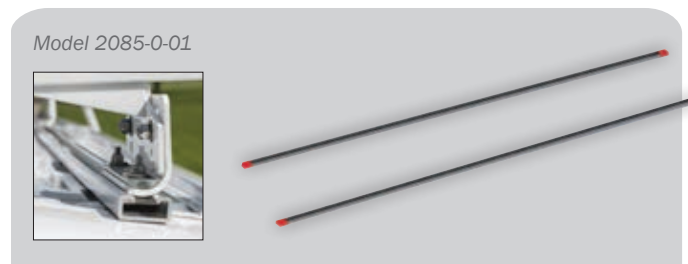

Model 2085-0-01

Drop-Down Ladder Rack Assemblies

Rack fits 16' to 28' Extension, 5' to 10' Step and 3' to 8' Podium, evenly distributed on ladder rack. Drop-down can mount on driver or passenger side. Carry ladders appropriate to the size of the vehicle.

Mounting Kit for Mercedes Metris Vans

The 2085-3-01 is required when mounting an EZGlide2™ Drop-Down Ladder Rack and is recommended for the All-Purpose and Quick Clamp racks.

MODEL	DETAILS	WEIGHT
2261-3-01	Complete EZGlide2™ single-sided drop-down rack (includes two 60" cross members and drop-down assembly)	83 lbs.
2265-3-01	Accessory EZGlide2™ drop-down assembly for an extra ladder (no cross members included)	58 lbs.
2267-3-01	Accessory EZGlide2™ drop-down assembly for an extra ladder (one cross member included for a shorter ladder)	61 lbs.

MODEL	DETAILS	WEIGHT
2085-0-01	Compact Mounting Channel Kit for Mercedes Metris	15 lbs.

Always properly secure ladders to the ladder rack while driving. Transporting ladders longer than the vehicle is not recommended.