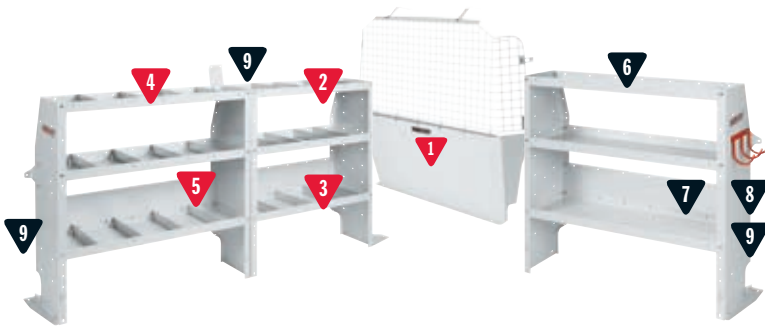

Bulkhead for Mercedes Metris Van

Window bulkheads offer unobstructed visibility of the cargo area, side door, and rear door. Maximizes comfort in the passenger area. Lightweight mesh bulkheads deliver full driver and cargo protection.

Model 2261-3-01

EZGlide2™

Model 2085-0-01

Drop-Down Ladder Rack Assemblies

Rack fits 16' to 28' Extension, 5' to 10' Step and 3' to 8' Podium, evenly distributed on ladder rack. Drop-down can mount on driver or passenger side. Carry ladders appropriate to the size of the vehicle.

Mounting Kit for Mercedes Metris Vans

The 2085-3-01 is required when mounting an EZGlide2™ Drop-Down Ladder Rack and is recommended for the All-Purpose and Quick Clamp racks.

MODEL	DETAILS	WEIGHT
2261-3-01	Complete EZGlide2™ single-sided drop-down rack (includes two 60" cross members and drop-down assembly)	83 lbs.
2265-3-01	Accessory EZGlide2™ drop-down assembly for an extra ladder (no cross members included)	58 lbs.
2267-3-01	Accessory EZGlide2™ drop-down assembly for an extra ladder (one cross member included for a shorter ladder)	61 lbs.

Convenient Pro Packages Designed for the Mercedes Metris

Commercial Shelving Package, Metris 600-8350

MODEL	DESCRIPTION	QUANTITY
1	96113-3-01 Bulkhead, Mercedes Metris, Mesh	1
2	9353-3-03 Adjustable 3 Shelf Unit, 36" x 44" x 13½"	1
3	9603-3-02 Accessory Back Panel, 36" x 7¾"	1
4	9354-3-03 Adjustable 3 Shelf Unit, 42" x 44" x 13½"	1
5	9604-3-02 Accessory Back Panel, 42" x 7¾"	1
6	9354-3-03 Adjustable 3 Shelf Unit, 42" x 44" x 13½"	1
7	9604-3-02 Accessory Back Panel, 42" x 7¾"	1
8	9893-7-01 REDZONE 3 hook cord or tool holder	1
9	9753-3--1 Mercedes Metris Shelf Mounting Kit	1