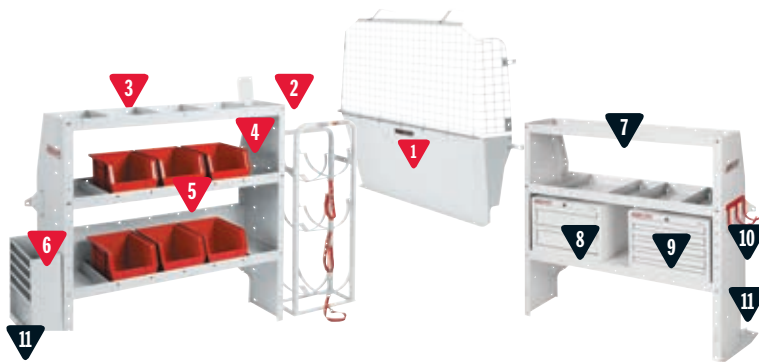

Convenient Pro Packages Designed for the Mercedes Metris

Commercial Shelving Package, Metris 600-8350

MODEL	DESCRIPTION	QUANTITY
1	96113-3-01 Bulkhead, Mercedes Metris, Mesh	1
2	9353-3-03 Adjustable 3 Shelf Unit, 36" x 44" x 13½"	1
3	9603-3-02 Accessory Back Panel, 36" x 7¾"	1
4	9354-3-03 Adjustable 3 Shelf Unit, 42" x 44" x 13½"	1
5	9604-3-02 Accessory Back Panel, 42" x 7¾"	1
6	9354-3-03 Adjustable 3 Shelf Unit, 42" x 44" x 13½"	1
7	9604-3-02 Accessory Back Panel, 42" x 7¾"	1
8	9893-7-01 REDZONE 3 hook cord or tool holder	1
9	9753-3--1 Mercedes Metris Shelf Mounting Kit	1

General Service/Contractor Package, Metris 600-8351

MODEL	DESCRIPTION	QUANTITY
1	96113-3-01 Bulkhead, Mercedes Metris, Mesh	1
2	9353-3-03 Adjustable 3 Shelf Unit, 36" x 44" x 13½"	1
3	9603-3-02 Accessory Back Panel, 36" x 7¾"	1
4	9354-3-03 Adjustable 3 Shelf Unit, 42" x 44" x 13½"	1
5	9604-3-02 Accessory Back Panel, 42" x 7¾"	1
6	9859-7-01 REDZONE Medium 6 Bin Set 13"	1
7	9892-7-01 REDZONE 2 hook holder (5" diameter)	1
8	9354-3-03 Adjustable 3 Shelf Unit, 42" x 44" x 13½"	1
9	9912-3-02 2 Drawer Cabinet 16" x 14" x 12"	1
10	9914-3-02 4 Drawer Cabinet 16" x 14" x 12"	1
11	9893-7-01 REDZONE 3 hook cord or tool holder	1
12	9753-3-01 Mercedes Metris Shelf Mounting Kit	1

HVAC/Mechanical Package, Metris 600-8353

MODEL	DESCRIPTION	QUANTITY
1	96113-3-01 Bulkhead, Mercedes Metris, Mesh	1
2	9863-3-01 Refrigerant Tank Rack 2x 30#, 1x 50#	1
3	9354-3-03 Adjustable 3 Shelf Unit, 42" x 44" x 13½"	1
4	9604-3-02 Accessory Back Panel, 42" x 7¾"	1
5	9859-7-01 REDZONE Medium 6 Bin Set 13"	1
6	9880-3-01 Literature Holder 6 compartment	1
7	9354-3-03 Adjustable 3 Shelf Unit, 42" x 44" x 13½"	1
8	9912-3-02 2 Drawer Cabinet 16" x 14" x 12"	1
9	9914-3-02 4 Drawer Cabinet 16" x 14" x 12"	1
10	9893-7-01 REDZONE 3 hook cord or tool holder	1
11	9753-3-01 Mercedes Metris Shelf Mounting Kit	1