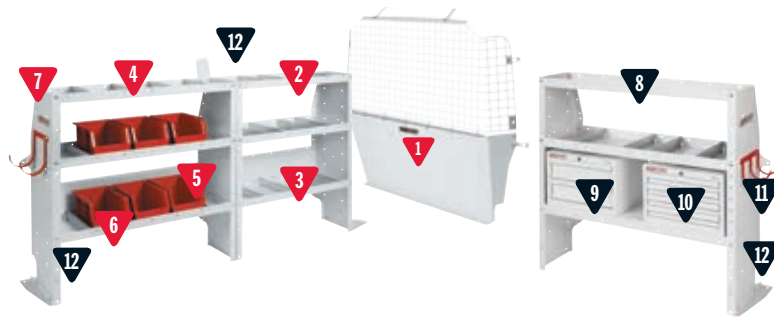

Mounting Kit for Mercedes Metris Vans

The 2085-3-01 is required when mounting an EZGlide2™ Drop-Down Ladder Rack and is recommended for the All-Purpose and Quick Clamp racks.

MODEL	DETAILS	WEIGHT
2261-3-01	Complete EZGlide2™ single-sided drop-down rack (includes two 60" cross members and drop-down assembly)	83 lbs.
2265-3-01	Accessory EZGlide2™ drop-down assembly for an extra ladder (no cross members included)	58 lbs.
2267-3-01	Accessory EZGlide2™ drop-down assembly for an extra ladder (one cross member included for a shorter ladder)	61 lbs.

MODEL	DETAILS	WEIGHT
2085-0-01	Compact Mounting Channel Kit for Mercedes Metris	15 lbs.

Always properly secure ladders to the ladder rack while driving. Transporting ladders longer than the vehicle is not recommended.

Convenient Pro Packages Designed for the Mercedes Metris

Commercial Shelving Package, Metris 600-8350

MODEL	DESCRIPTION	QUANTITY
1	96113-3-01 Bulkhead, Mercedes Metris, Mesh	1
2	9353-3-03 Adjustable 3 Shelf Unit, 36" x 44" x 13½"	1
3	9603-3-02 Accessory Back Panel, 36" x 7¾"	1
4	9354-3-03 Adjustable 3 Shelf Unit, 42" x 44" x 13½"	1
5	9604-3-02 Accessory Back Panel, 42" x 7¾"	1
6	9354-3-03 Adjustable 3 Shelf Unit, 42" x 44" x 13½"	1
7	9604-3-02 Accessory Back Panel, 42" x 7¾"	1
8	9893-7-01 REDZONE 3 hook cord or tool holder	1
9	9753-3--1 Mercedes Metris Shelf Mounting Kit	1