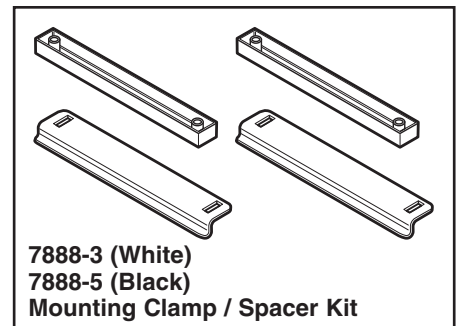

7603-3 (White)
7603-5 (Black)
Center Stand

7586
Ladder Stop

7877
Velcro Ladder Strap

7878
Wear Strip

7883
Tie Down Loop

7888-3 (White)
7888-5 (Black)
Mounting Clamp / Spacer Kit

MODEL	DESCRIPTION	QUANTITY	MODEL
884-3	Airfoil	1	884-3
7586	Ladder Stop	1	7586
7595-3	Crossmember (White)	1	7595-3
7595-5	Crossmember (Black)	1	7595-5
7596	Red Cap Kit	Kit	7596
7597-3	End Stand (White)	1	7597-3
7597-5	End Stand (Black)	1	7597-5
7600	Bolt Kit	Kit	7600
7603-3	Center Stand (White)	1	7603-3
7603-5	Center Stand (Black)	1	7603-5
7877	Velcro Ladder Strap	2	7877
7878	Wear Strip	2	7878
7883	Tie Down Loop	2	7883
7888-3	Mounting Clamp / Spacer Kit (White)	Kit	7888-3
7888-5	Mounting Clamp / Spacer Kit (Black)	Kit	7888-5
24-0224	Instruction Manual	1	24-0224