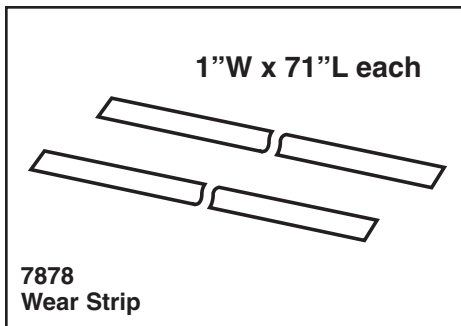

TRUCK AND VAN EQUIPMENT

REPLACEMENT PARTS

POWDER COATED STEEL ALL-PURPOSE RACK
MODEL 205, 215, 216, 2055, 2056 FAMILY

884-3
Airfoil

7595-3 (White)
7595-5 (Black)
Crossmember

7596
Red Cap Kit

7597-3 (White)
7597-5 (Black)
End Stand

7603-3 (White)
7603-5 (Black)
Center Stand

7586
Ladder Stop

7877
Velcro Ladder Strap

7878
Wear Strip

7883
Tie Down Loop

7888-3 (White)
7888-5 (Black)
Mounting Clamp / Spacer Kit

MODEL	DESCRIPTION	QUANTITY	MODEL
884-3	Airfoil	1	884-3
7586	Ladder Stop	1	7586
7595-3	Crossmember (White)	1	7595-3
7595-5	Crossmember (Black)	1	7595-5
7596	Red Cap Kit	Kit	7596
7597-3	End Stand (White)	1	7597-3
7597-5	End Stand (Black)	1	7597-5
7600	Bolt Kit	Kit	7600
7603-3	Center Stand (White)	1	7603-3
7603-5	Center Stand (Black)	1	7603-5
7877	Velcro Ladder Strap	2	7877
7878	Wear Strip	2	7878
7883	Tie Down Loop	2	7883
7888-3	Mounting Clamp / Spacer Kit (White)	Kit	7888-3
7888-5	Mounting Clamp / Spacer Kit (Black)	Kit	7888-5
24-0224	Instruction Manual	1	24-0224