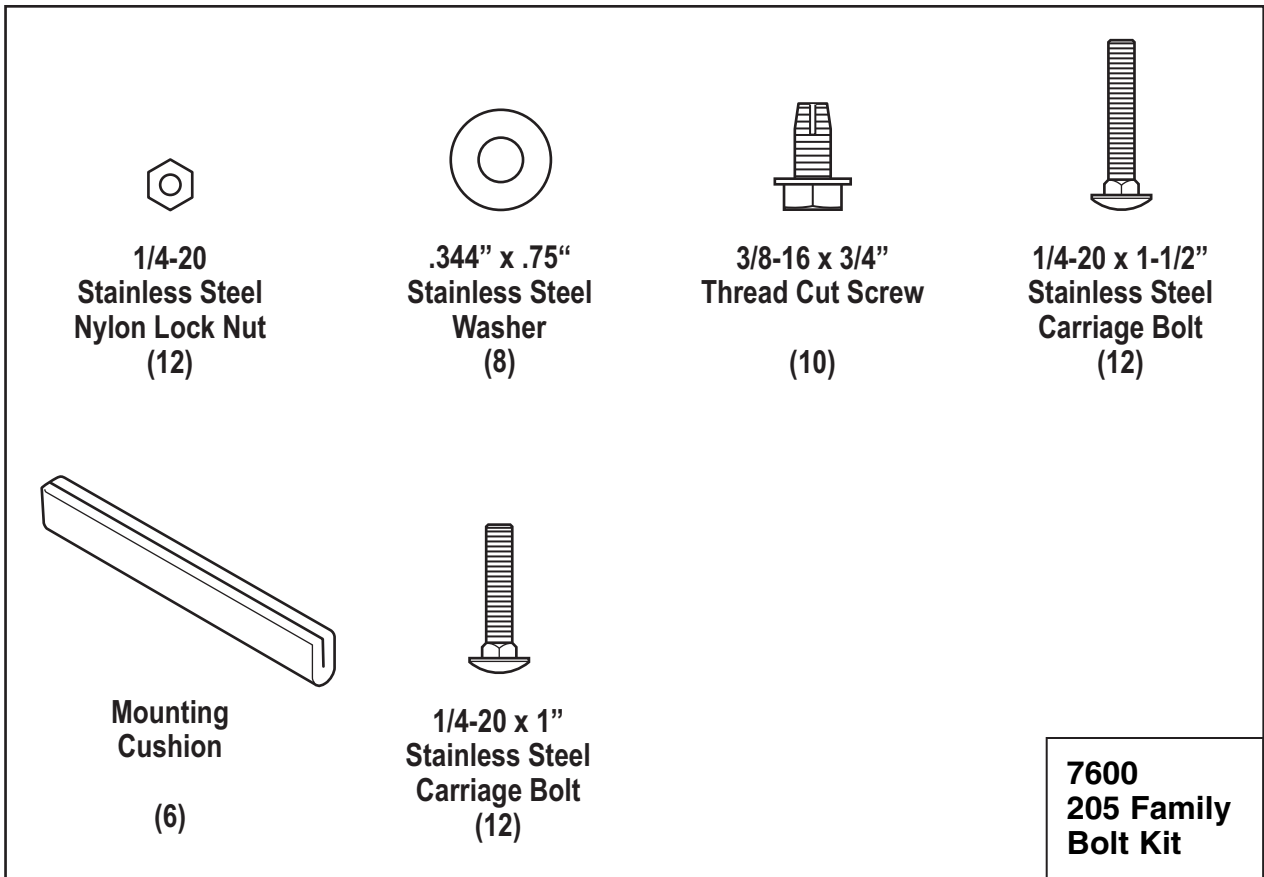

7603-3 (White)
7603-5 (Black)
Center Stand

7586
Ladder Stop

7877
Velcro Ladder Strap

7878
Wear Strip

7883
Tie Down Loop

7888-3 (White)
7888-5 (Black)
Mounting Clamp / Spacer Kit

MODEL	DESCRIPTION	QUANTITY	MODEL
884-3	Airfoil	1	884-3
7586	Ladder Stop	1	7586
7595-3	Crossmember (White)	1	7595-3
7595-5	Crossmember (Black)	1	7595-5
7596	Red Cap Kit	Kit	7596
7597-3	End Stand (White)	1	7597-3
7597-5	End Stand (Black)	1	7597-5
7600	Bolt Kit	Kit	7600
7603-3	Center Stand (White)	1	7603-3
7603-5	Center Stand (Black)	1	7603-5
7877	Velcro Ladder Strap	2	7877
7878	Wear Strip	2	7878
7883	Tie Down Loop	2	7883
7888-3	Mounting Clamp / Spacer Kit (White)	Kit	7888-3
7888-5	Mounting Clamp / Spacer Kit (Black)	Kit	7888-5
24-0224	Instruction Manual	1	24-0224