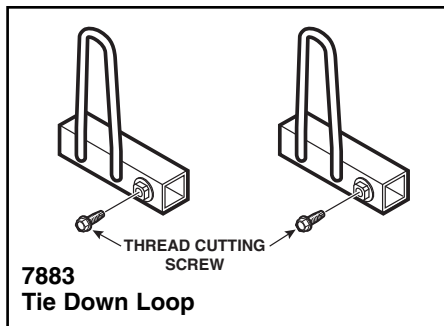

7603-3 (White)
7603-5 (Black)
Center Stand

7586
Ladder Stop

7877
Velcro Ladder Strap

7878
Wear Strip

7883
Tie Down Loop

7888-3 (White)
7888-5 (Black)
Mounting Clamp / Spacer Kit

MODEL	DESCRIPTION	QUANTITY	MODEL
884-3	Airfoil	1	884-3
7586	Ladder Stop	1	7586
7595-3	Crossmember (White)	1	7595-3
7595-5	Crossmember (Black)	1	7595-5
7596	Red Cap Kit	Kit	7596
7597-3	End Stand (White)	1	7597-3
7597-5	End Stand (Black)	1	7597-5
7600	Bolt Kit	Kit	7600
7603-3	Center Stand (White)	1	7603-3
7603-5	Center Stand (Black)	1	7603-5
7877	Velcro Ladder Strap	2	7877
7878	Wear Strip	2	7878
7883	Tie Down Loop	2	7883
7888-3	Mounting Clamp / Spacer Kit (White)	Kit	7888-3
7888-5	Mounting Clamp / Spacer Kit (Black)	Kit	7888-5
24-0224	Instruction Manual	1	24-0224