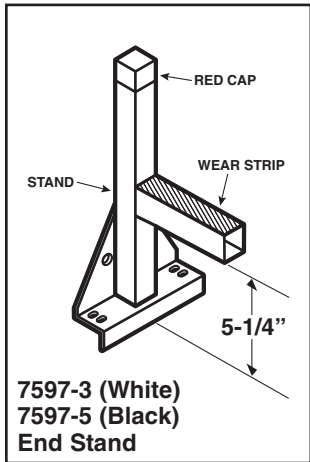

TRUCK AND VAN EQUIPMENT

REPLACEMENT PARTS

POWDER COATED STEEL ALL-PURPOSE RACK
MODEL 205, 215, 216, 2055, 2056 FAMILY

884-3
Airfoil

7595-3 (White)
7595-5 (Black)
Crossmember

7596
Red Cap Kit

7597-3 (White)
7597-5 (Black)
End Stand

7603-3 (White)
7603-5 (Black)
Center Stand

7586
Ladder Stop

7877
Velcro Ladder Strap

7878
Wear Strip

7883
Tie Down Loop

7888-3 (White)
7888-5 (Black)
Mounting Clamp / Spacer Kit

MODEL	DESCRIPTION	QUANTITY	MODEL
884-3	Airfoil	1	884-3
7586	Ladder Stop	1	7586
7595-3	Crossmember (White)	1	7595-3
7595-5	Crossmember (Black)	1	7595-5
7596	Red Cap Kit	Kit	7596
7597-3	End Stand (White)	1	7597-3
7597-5	End Stand (Black)	1	7597-5
7600	Bolt Kit	Kit	7600
7603-3	Center Stand (White)	1	7603-3
7603-5	Center Stand (Black)	1	7603-5
7877	Velcro Ladder Strap	2	7877
7878	Wear Strip	2	7878
7883	Tie Down Loop	2	7883
7888-3	Mounting Clamp / Spacer Kit (White)	Kit	7888-3
7888-5	Mounting Clamp / Spacer Kit (Black)	Kit	7888-5
24-0224	Instruction Manual	1	24-0224