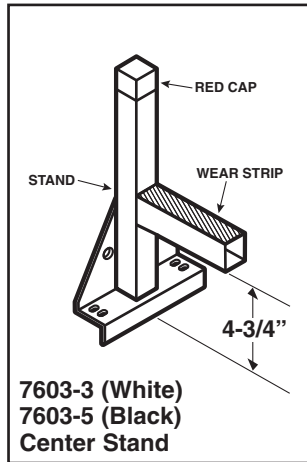

TRUCK AND VAN EQUIPMENT

REPLACEMENT PARTS

POWDER COATED STEEL ALL-PURPOSE RACK
MODEL 205, 215, 216, 2055, 2056 FAMILY

884-3
Airfoil

7595-3 (White)
7595-5 (Black)
Crossmember

7596
Red Cap Kit

7597-3 (White)
7597-5 (Black)
End Stand

7603-3 (White)
7603-5 (Black)
Center Stand

7586
Ladder Stop

7877
Velcro Ladder Strap

7878
Wear Strip

7883
Tie Down Loop

7888-3 (White)
7888-5 (Black)
Mounting Clamp / Spacer Kit

MODEL	DESCRIPTION	QUANTITY	MODEL
884-3	Airfoil	1	884-3
7586	Ladder Stop	1	7586
7595-3	Crossmember (White)	1	7595-3
7595-5	Crossmember (Black)	1	7595-5
7596	Red Cap Kit	Kit	7596
7597-3	End Stand (White)	1	7597-3
7597-5	End Stand (Black)	1	7597-5
7600	Bolt Kit	Kit	7600
7603-3	Center Stand (White)	1	7603-3
7603-5	Center Stand (Black)	1	7603-5
7877	Velcro Ladder Strap	2	7877
7878	Wear Strip	2	7878
7883	Tie Down Loop	2	7883
7888-3	Mounting Clamp / Spacer Kit (White)	Kit	7888-3
7888-5	Mounting Clamp / Spacer Kit (Black)	Kit	7888-5
24-0224	Instruction Manual	1	24-0224