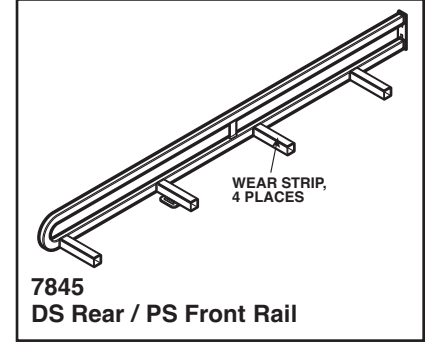

TRUCK AND VAN EQUIPMENT

REPLACEMENT PARTS

SAFARI RACK

MODEL 210

884-3
Airfoil

7844
DS Front / PS Rear Rail

7845
DS Rear / PS Front Rail

7846
End Stand

7867
Center Stand

3/4"W x 48"L Roll
7843
Mounting Cushion

7868
Crossmember

7710
Universal 8" Clamp

7877
Velcro Ladder Strap

1"W x 71"L each
7878
Wear Strip

				
3/8-16 Nylon Lock Nut	5/16-18 Nylon Lock Nut	10-24 Nylon Lock Nut	3/8" Flat Washer	5/16" Flat Washer
(4)	(54)	(8)	(4)	(54)
				
3/8-12 x 3/4" Thread Cut Screw	1/4-14 x 3/4" Self-Tap Screw	10-24 x 2-3/4" Slot Head Screw	3/8-16 x 1-1/4" Carriage Bolt	5/16-18 x 2-1/4" Carriage Bolt
(16)	(6)	(8)	(4)	(12)
				
5/16-18 x 1-1/2" Stainless Steel Carriage Bolt	5/16-18 x 1-1/4" Stainless Steel Carriage Bolt	5/16-18 x 3/4" Carriage Bolt	4-1/4" Rope Cleat	Spacer
(6)	(12)	(12)	(4)	(12)
7869 210-3 Bolt Kit				

MODEL	DESCRIPTION	QUANTITY	MODEL
884-3	Airfoil	1	884-3
7710	Universal 8" Clamp	2	7710
7843	Mounting Cushion	Roll	7843
7844	DS Front / PS Rear Rail	1	7844
7845	DS Rear / PS Front Rail	1	7845
7846	End Stand	2	7846
7867	Center Stand	2	7867
7868	Crossmember	1	7868
7869	Bolt Kit	Kit	7869
7877	Velcro Ladder Strap	2	7877
7878	Wear Strip	2	7878
24-0220	Instruction Manual	1	24-0220