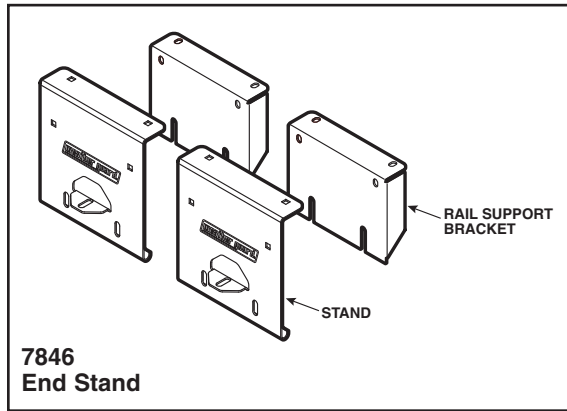

TRUCK AND VAN EQUIPMENT

REPLACEMENT PARTS

SAFARI RACK

MODEL 210

884-3
Airfoil

7844
DS Front / PS Rear Rail

7845
DS Rear / PS Front Rail

7846
End Stand

7867
Center Stand

3/4"W x 48"L Roll
7843
Mounting Cushion

7868
Crossmember

7710
Universal 8" Clamp

7877
Velcro Ladder Strap

1"W x 71"L each
7878
Wear Strip

				
3/8-16 Nylon Lock Nut	5/16-18 Nylon Lock Nut	10-24 Nylon Lock Nut	3/8" Flat Washer	5/16" Flat Washer
(4)	(54)	(8)	(4)	(54)
				
3/8-12 x 3/4" Thread Cut Screw	1/4-14 x 3/4" Self-Tap Screw	10-24 x 2-3/4" Slot Head Screw	3/8-16 x 1-1/4" Carriage Bolt	5/16-18 x 2-1/4" Carriage Bolt
(16)	(6)	(8)	(4)	(12)
				
5/16-18 x 1-1/2" Stainless Steel Carriage Bolt	5/16-18 x 1-1/4" Stainless Steel Carriage Bolt	5/16-18 x 3/4" Carriage Bolt	4-1/4" Rope Cleat	Spacer
(6)	(12)	(12)	(4)	(12)
7869 210-3 Bolt Kit				

MODEL	DESCRIPTION	QUANTITY	MODEL
884-3	Airfoil	1	884-3
7710	Universal 8" Clamp	2	7710
7843	Mounting Cushion	Roll	7843
7844	DS Front / PS Rear Rail	1	7844
7845	DS Rear / PS Front Rail	1	7845
7846	End Stand	2	7846
7867	Center Stand	2	7867
7868	Crossmember	1	7868
7869	Bolt Kit	Kit	7869
7877	Velcro Ladder Strap	2	7877
7878	Wear Strip	2	7878
24-0220	Instruction Manual	1	24-0220