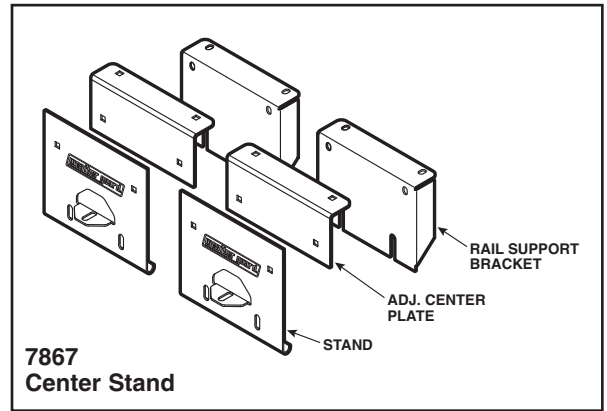

TRUCK AND VAN EQUIPMENT

REPLACEMENT PARTS

SAFARI RACK

MODEL 210

884-3
Airfoil

7844
DS Front / PS Rear Rail

7845
DS Rear / PS Front Rail

7846
End Stand

7867
Center Stand

3/4"W x 48"L Roll
7843
Mounting Cushion

7868
Crossmember

7710
Universal 8" Clamp

7877
Velcro Ladder Strap

1"W x 71"L each
7878
Wear Strip

				
3/8-16 Nylon Lock Nut	5/16-18 Nylon Lock Nut	10-24 Nylon Lock Nut	3/8" Flat Washer	5/16" Flat Washer
(4)	(54)	(8)	(4)	(54)
				
3/8-12 x 3/4" Thread Cut Screw	1/4-14 x 3/4" Self-Tap Screw	10-24 x 2-3/4" Slot Head Screw	3/8-16 x 1-1/4" Carriage Bolt	5/16-18 x 2-1/4" Carriage Bolt
(16)	(6)	(8)	(4)	(12)
				
5/16-18 x 1-1/2" Stainless Steel Carriage Bolt	5/16-18 x 1-1/4" Stainless Steel Carriage Bolt	5/16-18 x 3/4" Carriage Bolt	4-1/4" Rope Cleat	Spacer
(6)	(12)	(12)	(4)	(12)
7869 210-3 Bolt Kit				

MODEL	DESCRIPTION	QUANTITY	MODEL
884-3	Airfoil	1	884-3
7710	Universal 8" Clamp	2	7710
7843	Mounting Cushion	Roll	7843
7844	DS Front / PS Rear Rail	1	7844
7845	DS Rear / PS Front Rail	1	7845
7846	End Stand	2	7846
7867	Center Stand	2	7867
7868	Crossmember	1	7868
7869	Bolt Kit	Kit	7869
7877	Velcro Ladder Strap	2	7877
7878	Wear Strip	2	7878
24-0220	Instruction Manual	1	24-0220