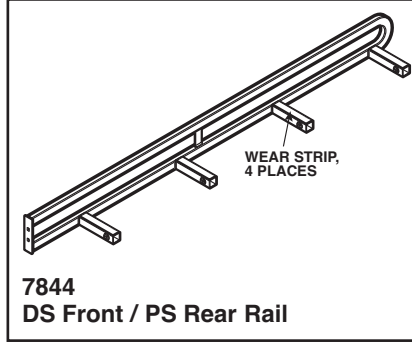

TRUCK AND VAN EQUIPMENT

REPLACEMENT PARTS

SAFARI RACK

MODEL 210

884-3
Airfoil

7844
DS Front / PS Rear Rail

7845
DS Rear / PS Front Rail

7846
End Stand

7867
Center Stand

3/4"W x 48"L Roll
7843
Mounting Cushion

7868
Crossmember

7710
Universal 8" Clamp

7877
Velcro Ladder Strap

1"W x 71"L each
7878
Wear Strip

				
3/8-16 Nylon Lock Nut	5/16-18 Nylon Lock Nut	10-24 Nylon Lock Nut	3/8" Flat Washer	5/16" Flat Washer
(4)	(54)	(8)	(4)	(54)
				
3/8-12 x 3/4" Thread Cut Screw	1/4-14 x 3/4" Self-Tap Screw	10-24 x 2-3/4" Slot Head Screw	3/8-16 x 1-1/4" Carriage Bolt	5/16-18 x 2-1/4" Carriage Bolt
(16)	(6)	(8)	(4)	(12)
				
5/16-18 x 1-1/2" Stainless Steel Carriage Bolt	5/16-18 x 1-1/4" Stainless Steel Carriage Bolt	5/16-18 x 3/4" Carriage Bolt	4-1/4" Rope Cleat	Spacer
(6)	(12)	(12)	(4)	(12)
7869 210-3 Bolt Kit				

MODEL	DESCRIPTION	QUANTITY	MODEL
884-3	Airfoil	1	884-3
7710	Universal 8" Clamp	2	7710
7843	Mounting Cushion	Roll	7843
7844	DS Front / PS Rear Rail	1	7844
7845	DS Rear / PS Front Rail	1	7845
7846	End Stand	2	7846
7867	Center Stand	2	7867
7868	Crossmember	1	7868
7869	Bolt Kit	Kit	7869
7877	Velcro Ladder Strap	2	7877
7878	Wear Strip	2	7878
24-0220	Instruction Manual	1	24-0220