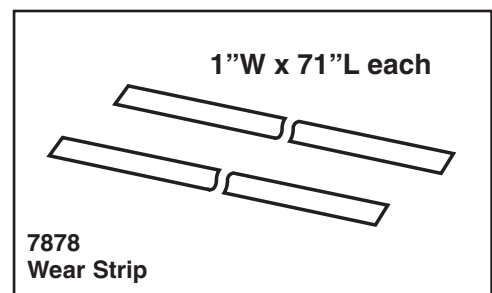

7867
Center Stand

3/4"W x 48"L Roll
7843
Mounting Cushion

7868
Crossmember

7710
Universal 8" Clamp

7877
Velcro Ladder Strap

1"W x 71"L each
7878
Wear Strip

				
3/8-16 Nylon Lock Nut	5/16-18 Nylon Lock Nut	10-24 Nylon Lock Nut	3/8" Flat Washer	5/16" Flat Washer
(4)	(54)	(8)	(4)	(54)
				
3/8-12 x 3/4" Thread Cut Screw	1/4-14 x 3/4" Self-Tap Screw	10-24 x 2-3/4" Slot Head Screw	3/8-16 x 1-1/4" Carriage Bolt	5/16-18 x 2-1/4" Carriage Bolt
(16)	(6)	(8)	(4)	(12)
				
5/16-18 x 1-1/2" Stainless Steel Carriage Bolt	5/16-18 x 1-1/4" Stainless Steel Carriage Bolt	5/16-18 x 3/4" Carriage Bolt	4-1/4" Rope Cleat	Spacer
(6)	(12)	(12)	(4)	(12)
7869 210-3 Bolt Kit				