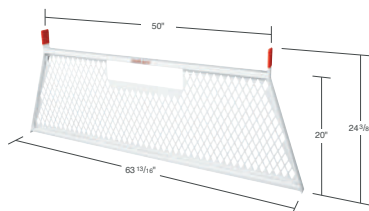

1909-X-01 Cab Screen

FOR COMPACT PICKUPS

1909-3-01 (white)
1909-5-01 (black)

Punched steel screen cab protector (requires purchase of installation kit)

Fits 2015 and newer Chevrolet Colorado/GMC Canyon and 2016 and newer Nissan Frontier

Ship Weight: 36 Lbs.

1910-X-01 Cab Screen

FOR COMPACT PICKUPS

1910-3-01 (white)
1910-5-01 (black)

Steel Screen cab protector mounts to the bed of a compact pickup. Installation hardware provided.

Fits older compact pickups. See fit guide below.