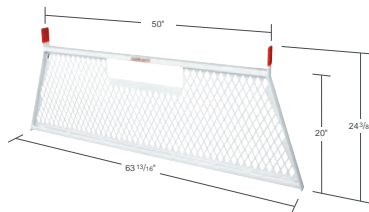

WEATHER GUARD®

Cab Protectors and Installation Kits for Compact Trucks

CAB PROTECTORS

1909 PROTECT-A-RAIL® Features:

- Works with all Weather Guard compact saddle & lo-side boxes
- Heavy-Duty Steel Construction
- Powder Coated with ARMOR-TUF® Brite White or Gloss Black
- Fits all compact vehicles (See fit guide below)

1909-X-01 Cab Screen

FOR COMPACT PICKUPS

1909-3-01 (white)
1909-5-01 (black)

Punched steel screen cab protector (requires purchase of installation kit)

Fits 2015 and newer Chevrolet Colorado/GMC Canyon and 2016 and newer Nissan Frontier

Ship Weight: 36 Lbs.

1910-X-01 Cab Screen

FOR COMPACT PICKUPS

1910-3-01 (white)
1910-5-01 (black)

Steel Screen cab protector mounts to the bed of a compact pickup. Installation hardware provided.

Fits older compact pickups. See fit guide below.