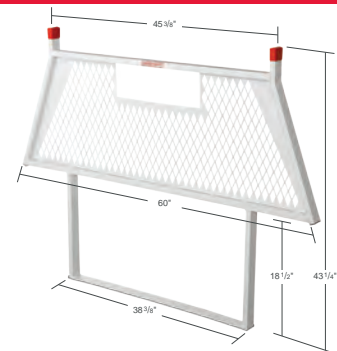

WEATHER GUARD®

Cab Protectors and Installation Kits for Compact Trucks

CAB PROTECTORS

1909 PROTECT-A-RAIL® Features:

- Works with all Weather Guard compact saddle & lo-side boxes
- Heavy-Duty Steel Construction
- Powder Coated with ARMOR-TUF® Brite White or Gloss Black
- Fits all compact vehicles (See fit guide below)

1909-X-01 Cab Screen

FOR COMPACT PICKUPS

1909-3-01 (white)
1909-5-01 (black)

Punched steel screen cab protector (requires purchase of installation kit)

Fits 2015 and newer Chevrolet Colorado/GMC Canyon and 2016 and newer Nissan Frontier

Ship Weight: 36 Lbs.

1910-X-01 Cab Screen

FOR COMPACT PICKUPS

1910-3-01 (white)
1910-5-01 (black)

Steel Screen cab protector mounts to the bed of a compact pickup. Installation hardware provided.

Fits older compact pickups. See fit guide below.

Ship Weight: 42 Lbs.

1927-X-01 Installation Kit

FOR 2015 AND NEWER CHEVROLET COLORADO/GMC CANYON

1927-3-01 (white)
1927-5-01 (black)

Mounting feet work with 1909 cab protector

Ship Weight: 14 Lbs.

1929-X-01 Installation Kit