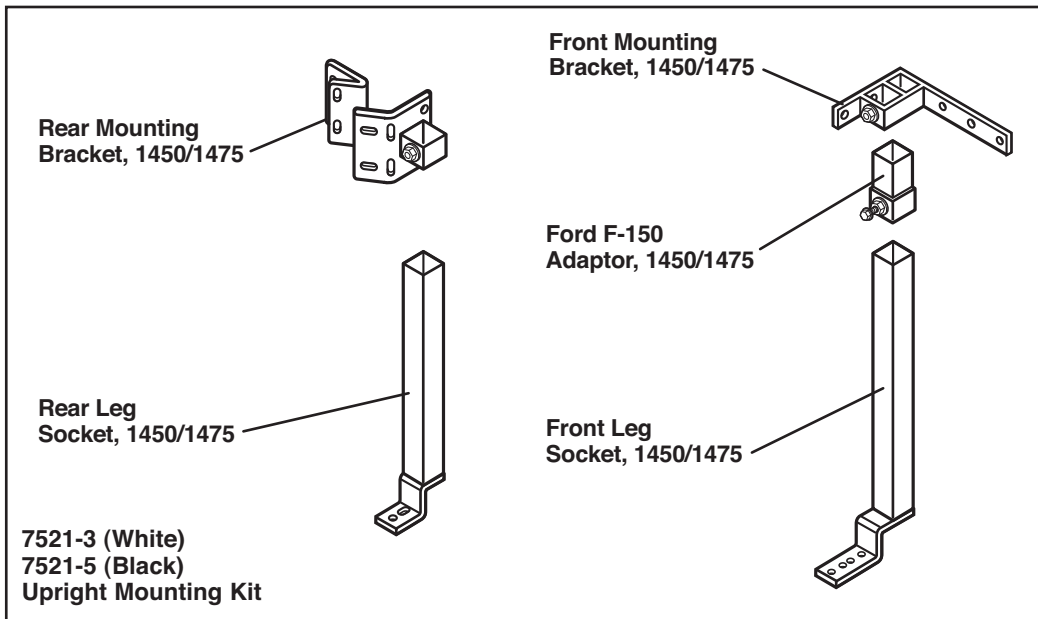

# REPLACEMENT PARTS

WEEKENDER® STEEL LADDER RACK

MODELS 1450 & 1475

946-3 (White)  
946-5 (Black)  
1450 Upright

793-5 (Black)  
1475 Upright

7877  
Velcro Ladder Strap

1" W x 71" L each  
7878  
Wear Strip