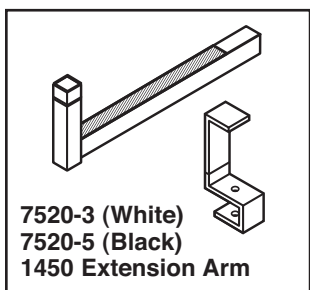

Rear Mounting  
Bracket, 1450/1475

Front Mounting  
Bracket, 1450/1475

Rear Leg  
Socket, 1450/1475

Ford F-150  
Adaptor, 1450/1475

Front Leg  
Socket, 1450/1475

7521-3 (White)  
7521-5 (Black)  
Upright Mounting Kit

7520-3 (White)  
7520-5 (Black)  
1450 Extension Arm

7522-5 (Black)  
1475 Extension Arm

7596  
Red Cap Kit

7884  
Red Cap

					
3/8-16 Nylon Lock Nut	5/16-18 Nylon Lock Nut	10-24 Nylon Lock Nut	5/16" Lock Washer	3/8" Flat Washer	5/16" Flat Washer
(1)	(2)	(4)	(9)	(1)	(11)
					
Spacer	#10 Flat Washer	3/8-16 x 3/4" Thread Cut Bolt	3/8-16 x 1" Thread Cut Bolt	10-24 x 2-3/4" Machine Screw	3/8-16 x 3-1/4" Carriage Bolt
(1)	(4)	(2)	(2)	(4)	(1)
					
5/16-18 x 1" Hex Head Bolt	5/16-18 x 1-1/4" Hex Head Bolt	5/16-18 x 2-1/4" Hex Head Bolt	Blind Fastener Install Tool	5/16-18 Blind Fastener	4-1/4" Rope Cleat
(2)	(9)	(1)	(1)	(9)	(2)
					<b>755 1450 / 1475 Bolt Kit</b>