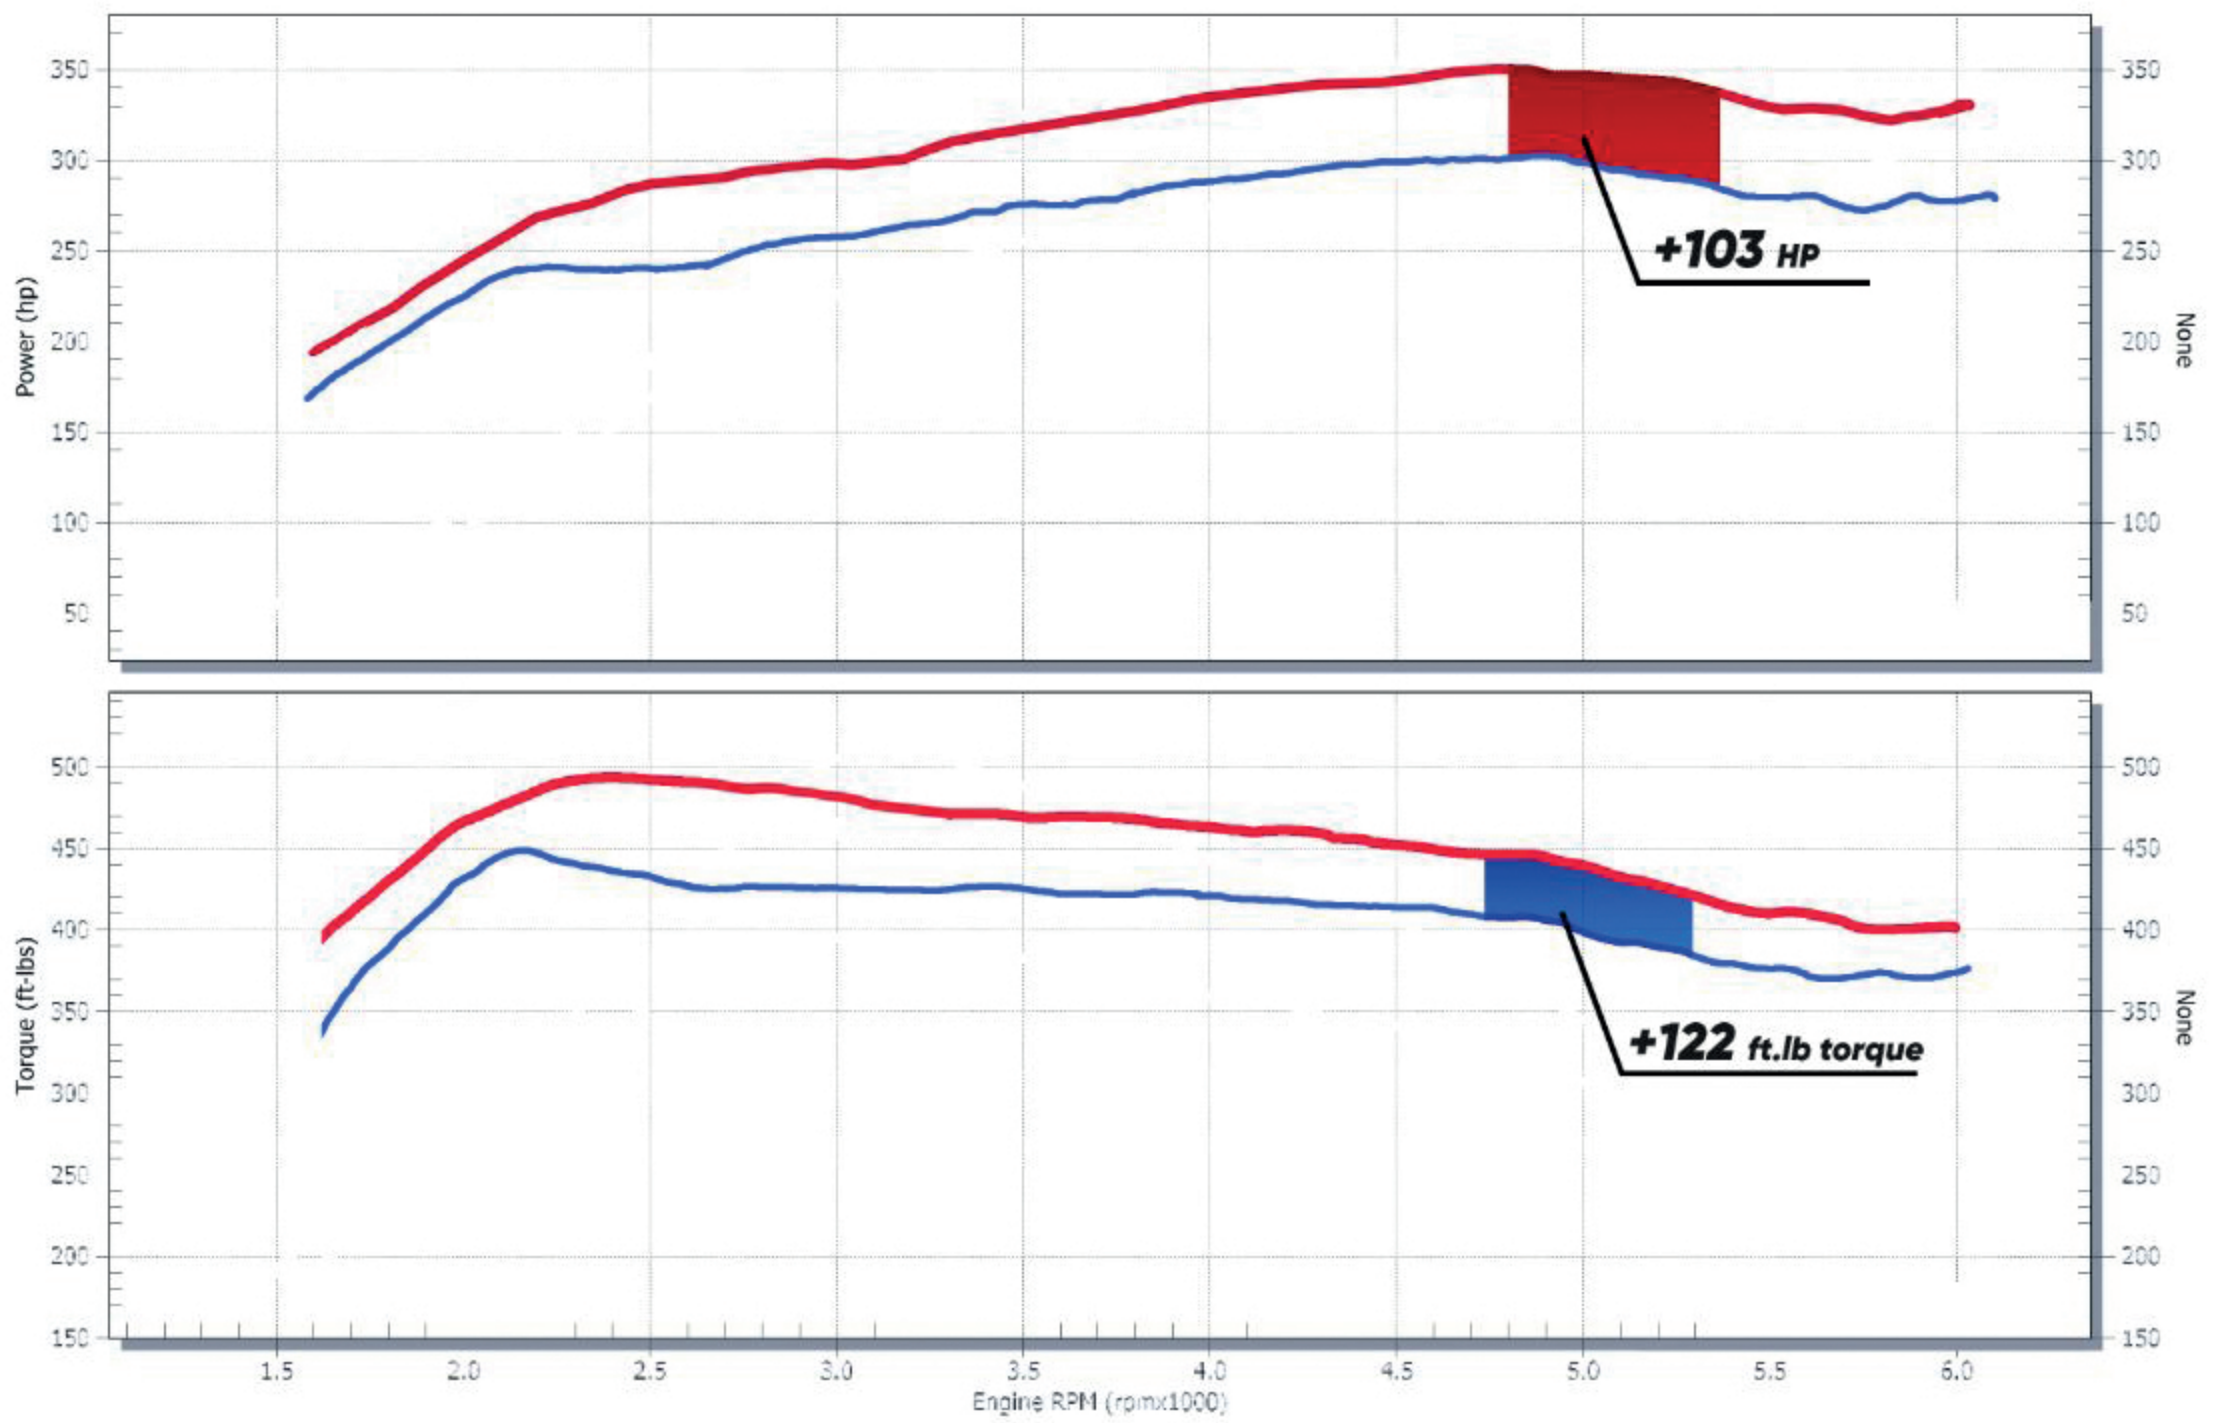

DYNO GRAPH RESULTS FOR THE FORD F150 3.5L

**Measured on a DynoJet dynamometer.*

DYNO GRAPH RESULTS FOR THE FORD F150 Raptor

**Measured on a DynoJet dynamometer.*