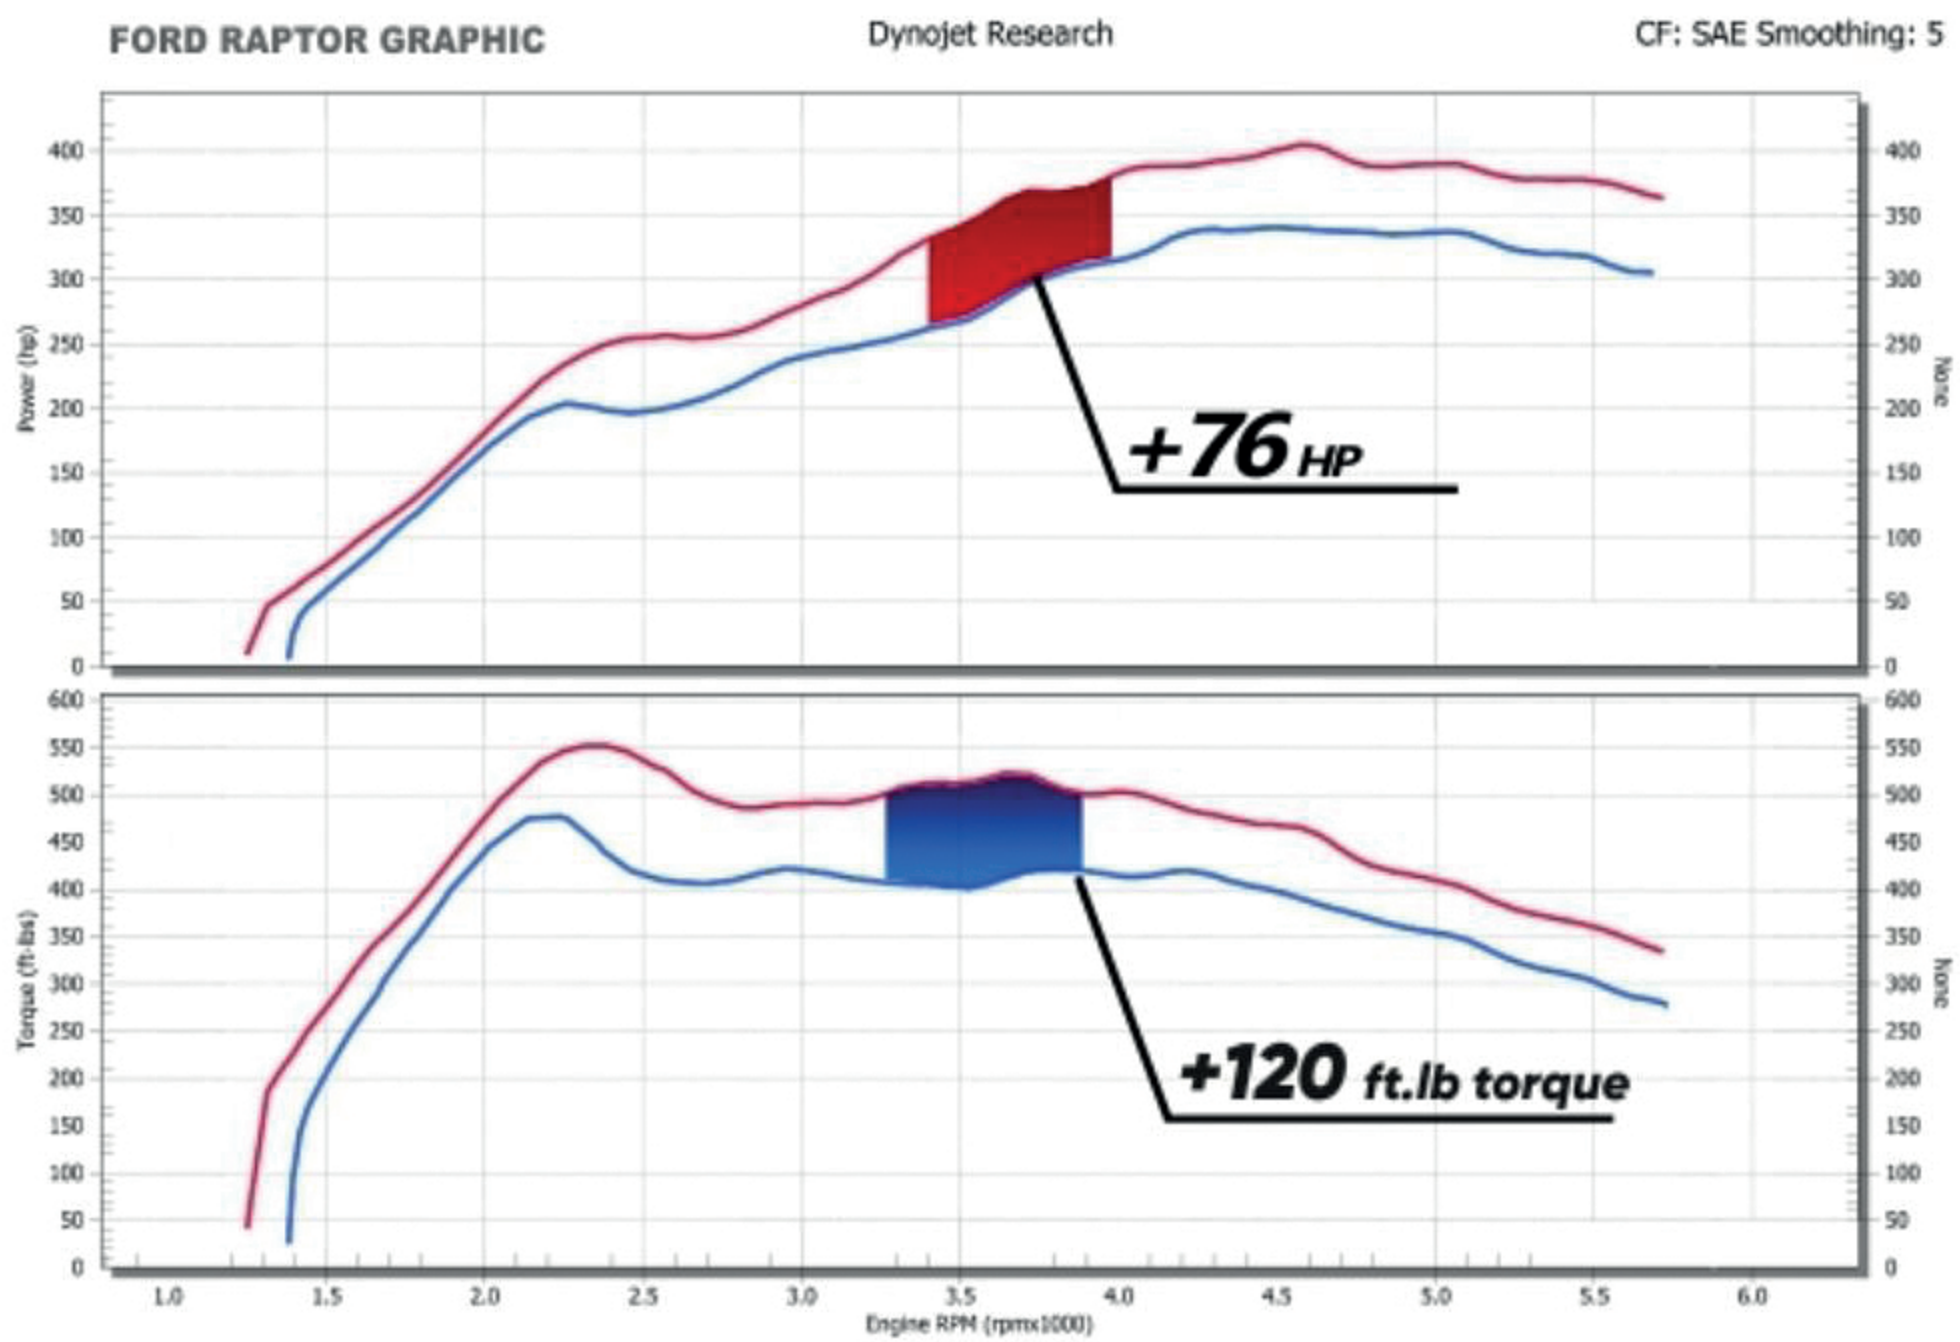

DYNO GRAPH RESULTS FOR THE FORD F150 3.5L

**Measured on a DynoJet dynamometer.*

DYNO GRAPH RESULTS FOR THE FORD F150 Raptor

**Measured on a DynoJet dynamometer.*